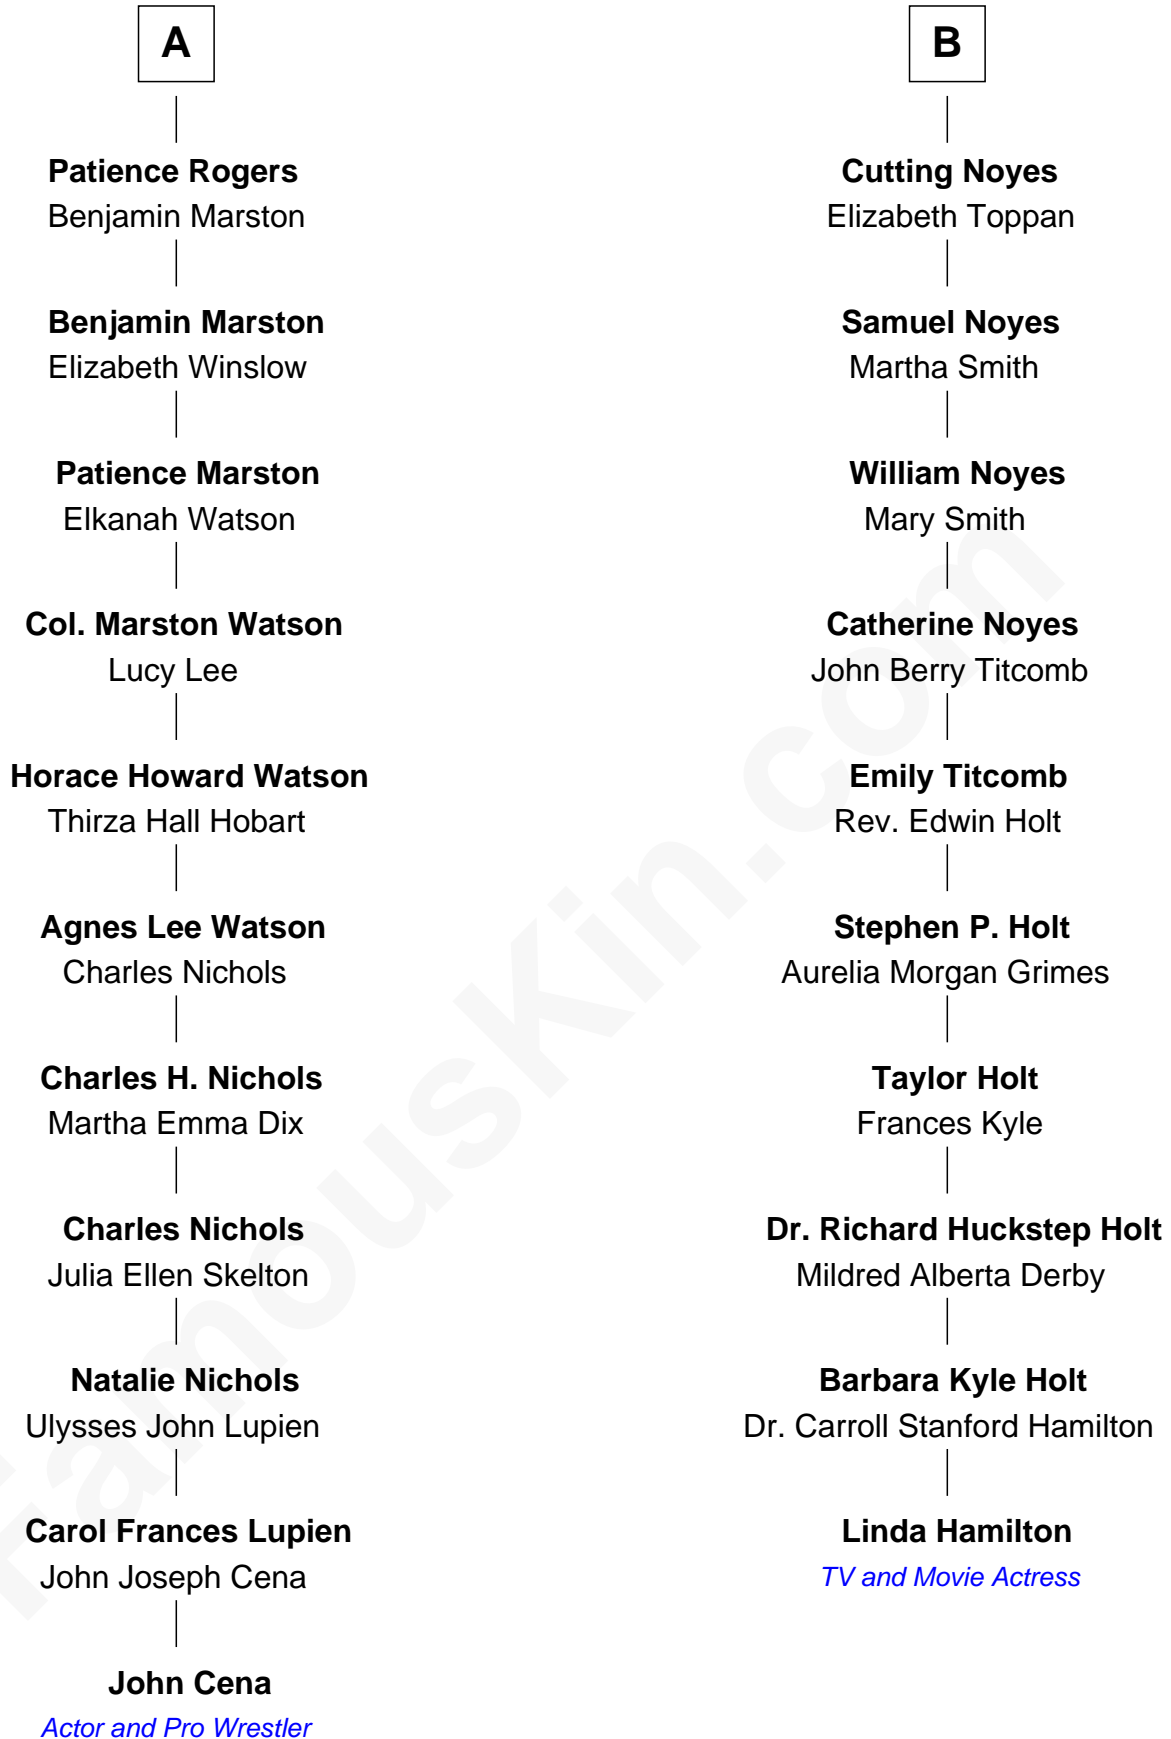

## Relationship Chart of

### John Cena

*Movie Actor and WWE Pro Wrestler*

16th cousin 1 time removed of

**Linda Hamilton**

*TV and Movie Actress*

John Cena photo by [Edward Joseph Hersom II](#)

Linda Hamilton photo by [Matthew Simoneau](#) (CC BY 2.0)