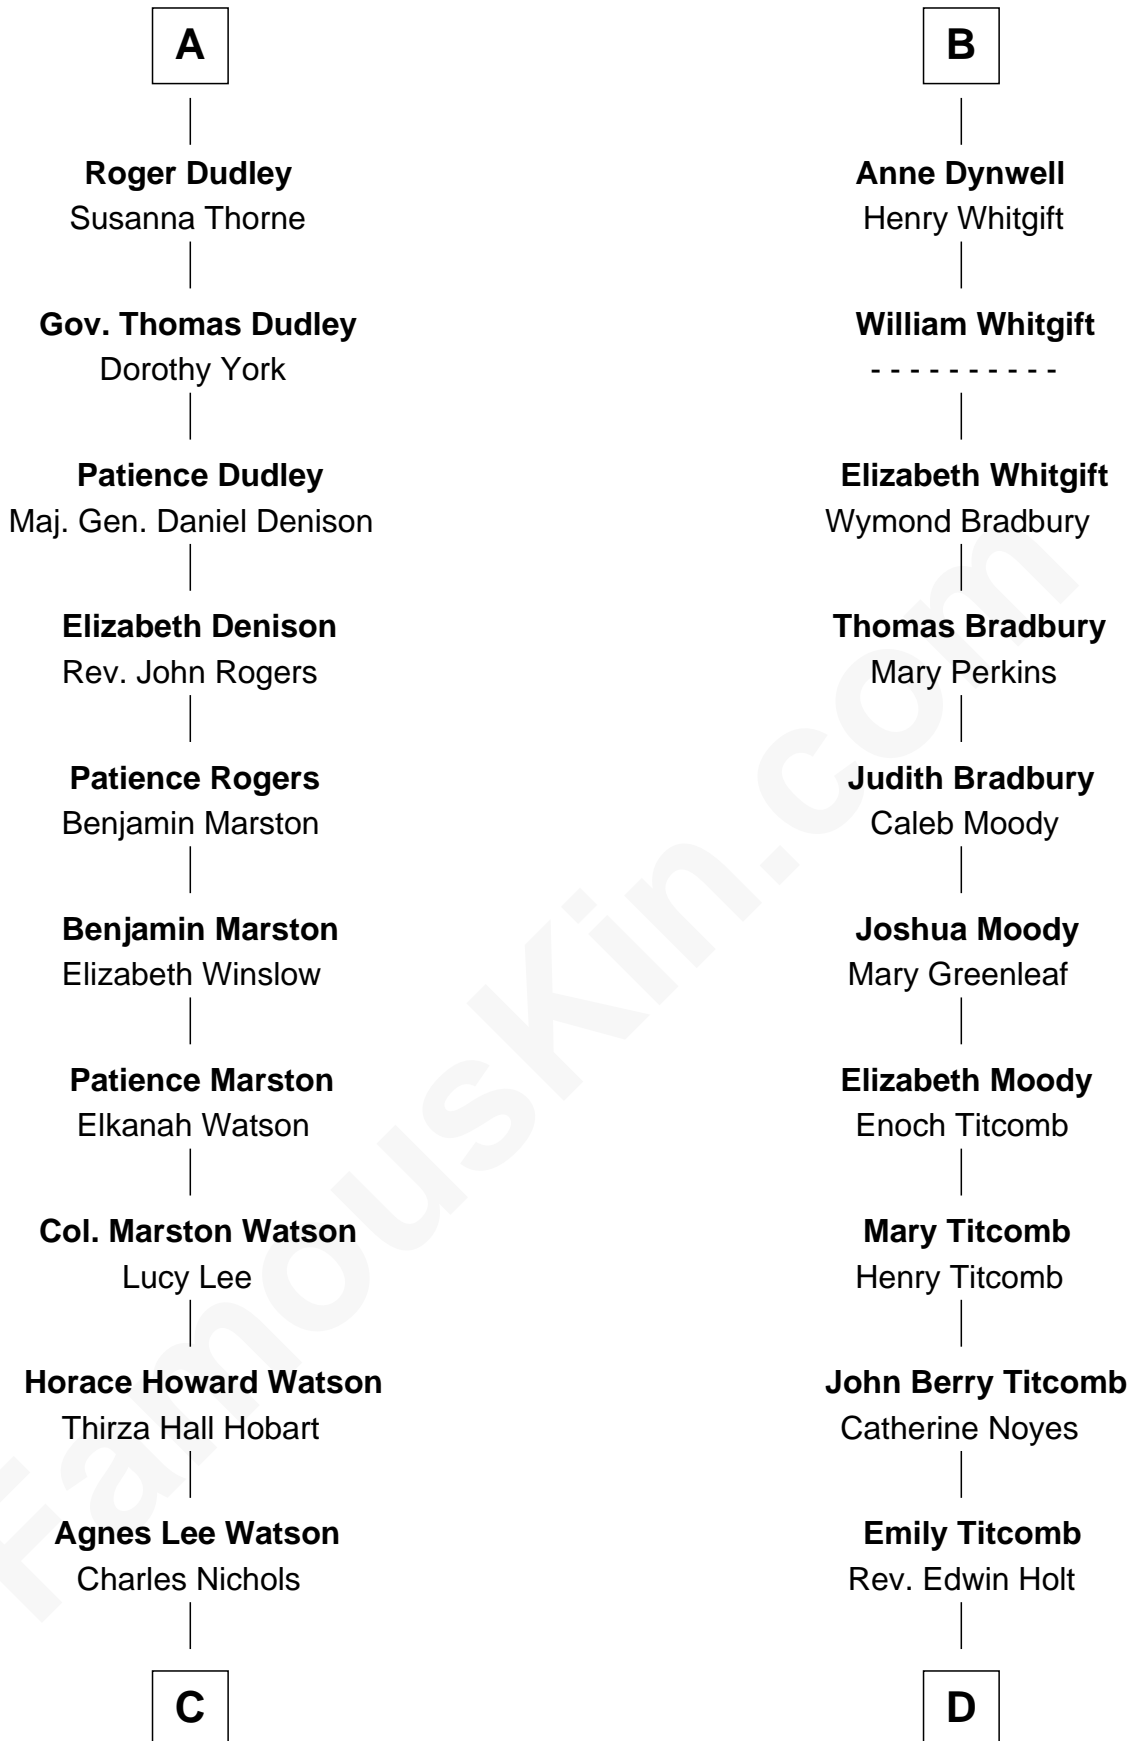

# FamousKin.com Relationship Chart of

**John Cena**

*Movie Actor and WWE Pro Wrestler*

21st cousin of

**Linda Hamilton**

*TV and Movie Actress*

**Sir Henry de Percy**

Idoine de Clifford

**C**

**Charles H. Nichols**

Martha Emma Dix

**Charles Nichols**

Julia Ellen Skelton

**Natalie Nichols**

Ulysses John Lupien

**Carol Frances Lupien**