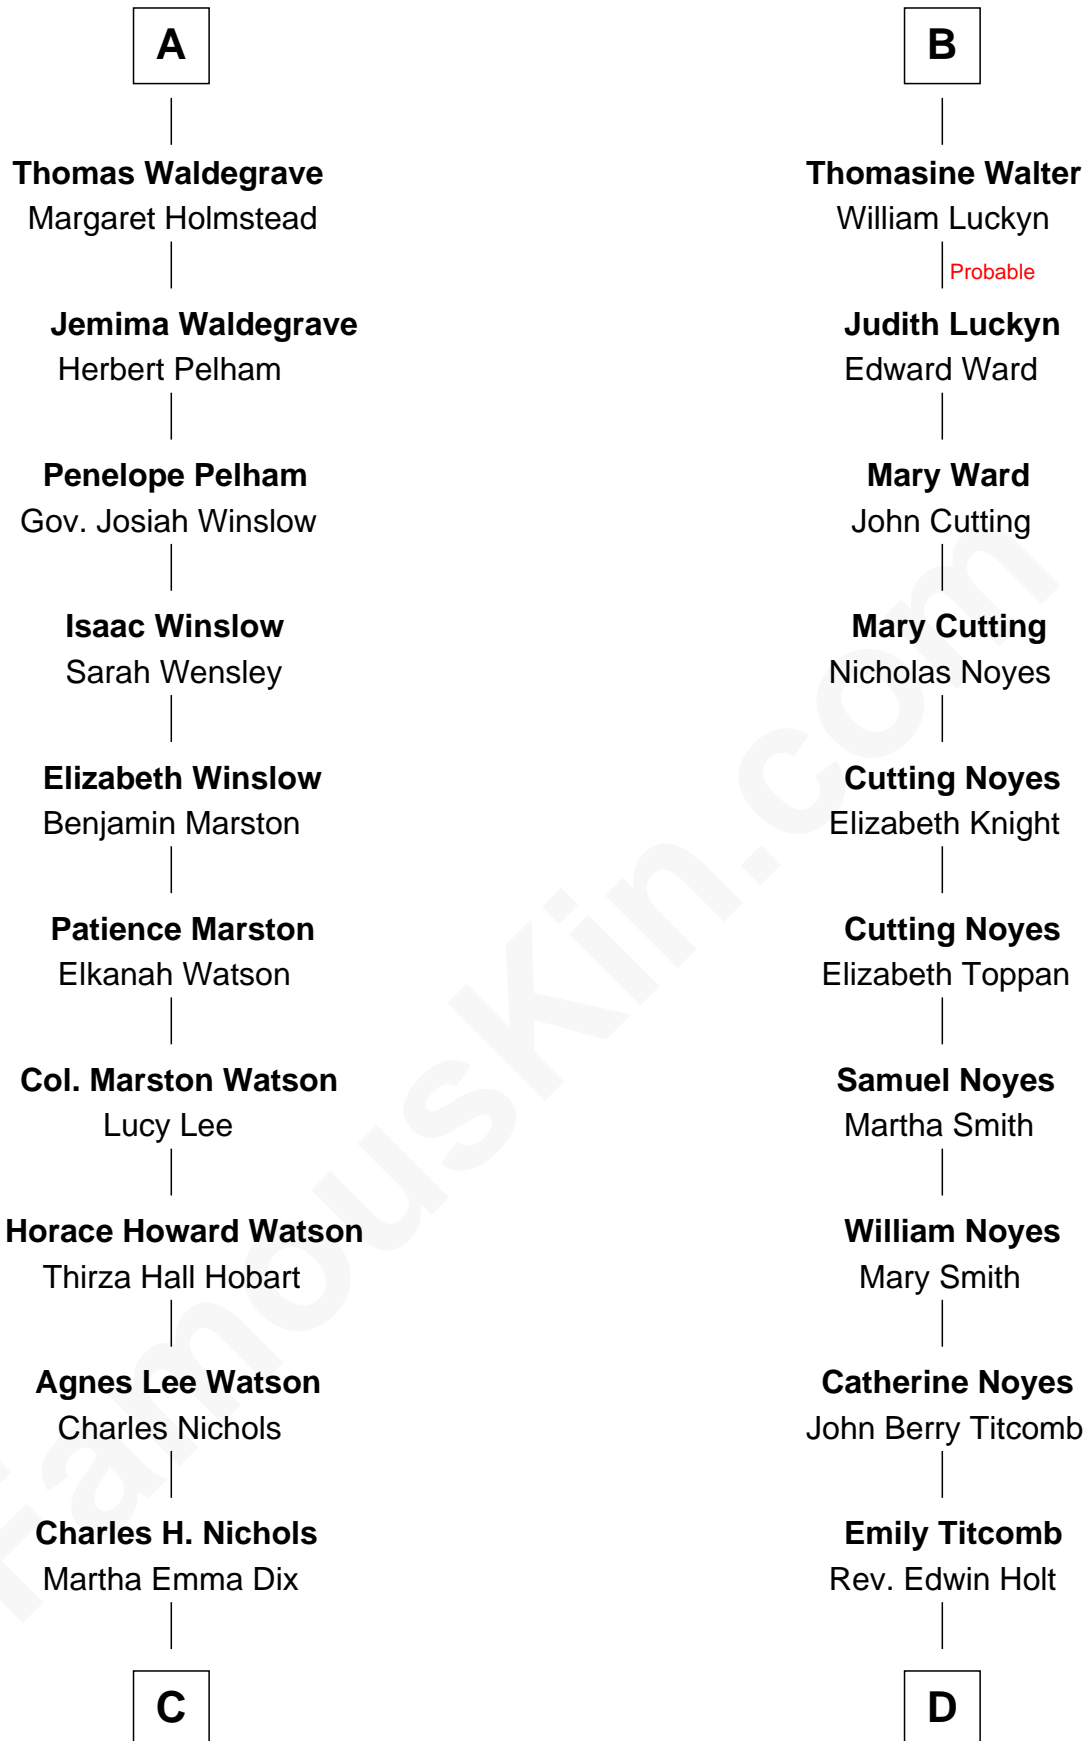

FamousKin.com

Relationship Chart of

John Cena

Movie Actor and WWE Pro Wrestler

20th cousin 1 time removed of

Linda Hamilton

TV and Movie Actress

Sir John Howard

Alice de Bois

C

Charles Nichols
Julia Ellen Skelton

Natalie Nichols
Ulysses John Lupien

Carol Frances Lupien
John Joseph Cena

John Cena
Actor and Pro Wrestler

D

Stephen P. Holt
Aurelia Morgan Grimes

Taylor Holt
Frances Kyle

Dr. Richard Huckstep Holt
Mildred Alberta Derby

Barbara Kyle Holt
Dr. Carroll Stanford Hamilton

Linda Hamilton
TV and Movie Actress