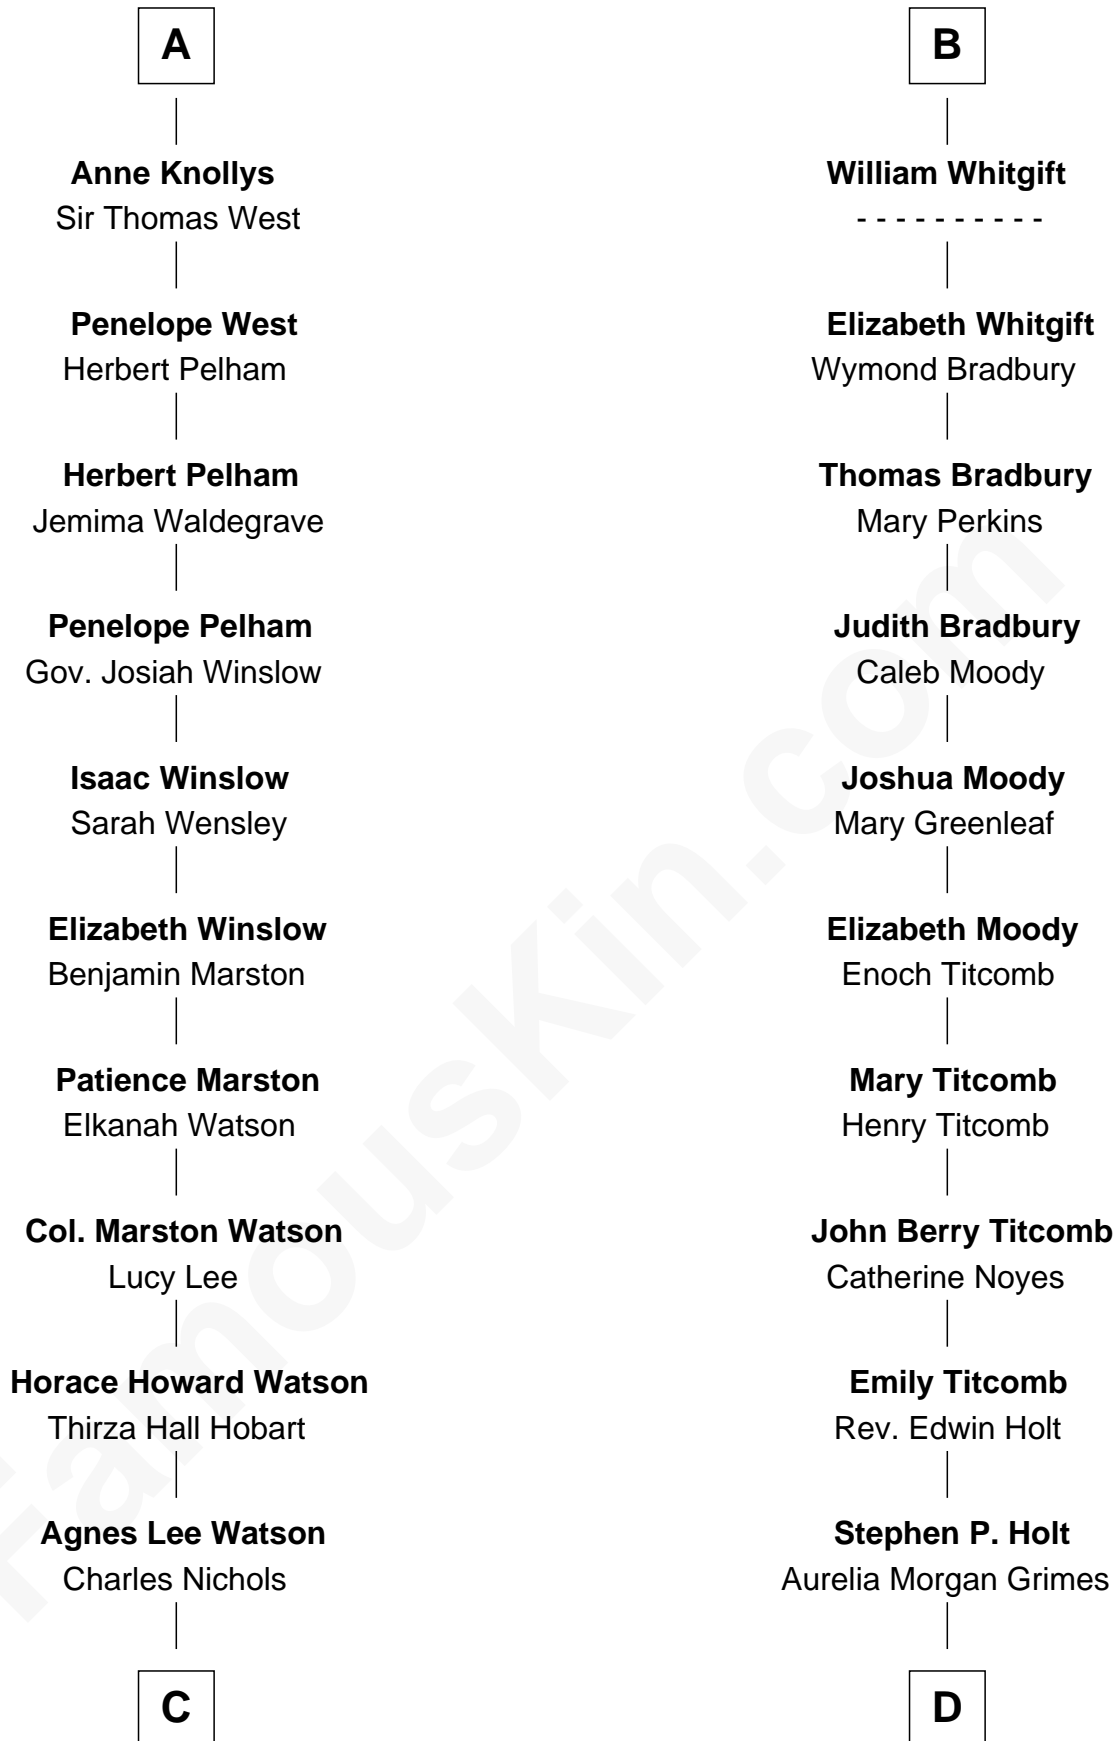

## Relationship Chart of

### John Cena

*Movie Actor and WWE Pro Wrestler*

20th cousin 1 time removed of

**Linda Hamilton**

*TV and Movie Actress*

**C**

**Charles H. Nichols**

Martha Emma Dix

**D**

**Taylor Holt**

Frances Kyle

**Dr. Richard Huckstep Holt**

Mildred Alberta Derby

**Barbara Kyle Holt**

Dr. Carroll Stanford Hamilton

**Linda Hamilton**