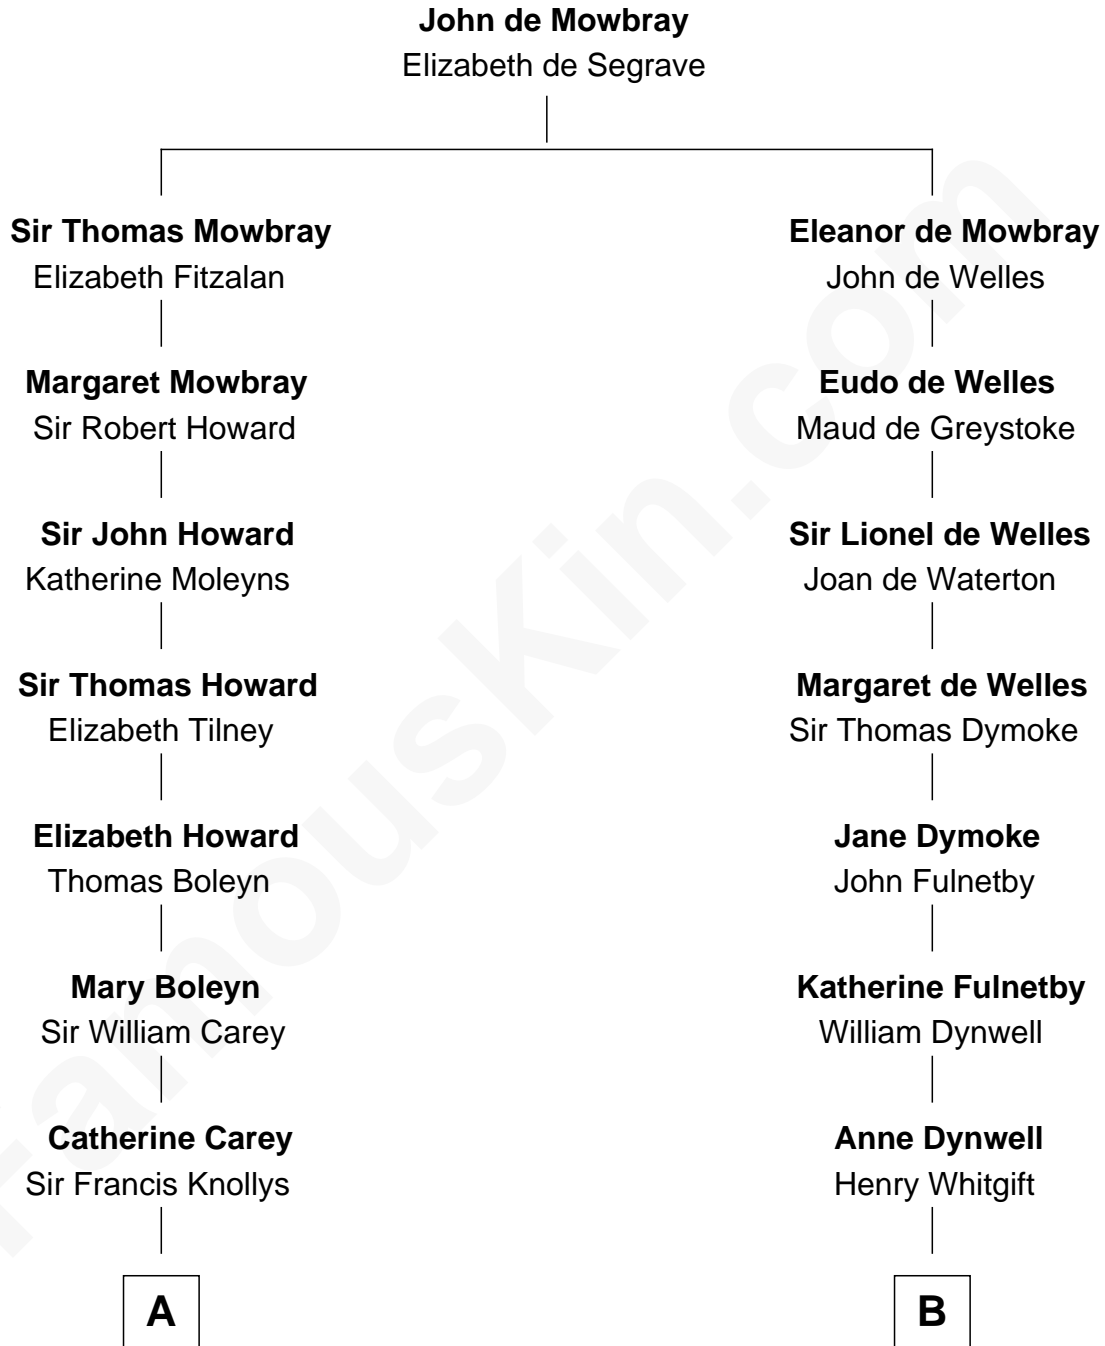

## Relationship Chart of

### John Cena

*Movie Actor and WWE Pro Wrestler*

20th cousin 1 time removed of

**Linda Hamilton**

*TV and Movie Actress*

**C**

**Charles H. Nichols**

Martha Emma Dix