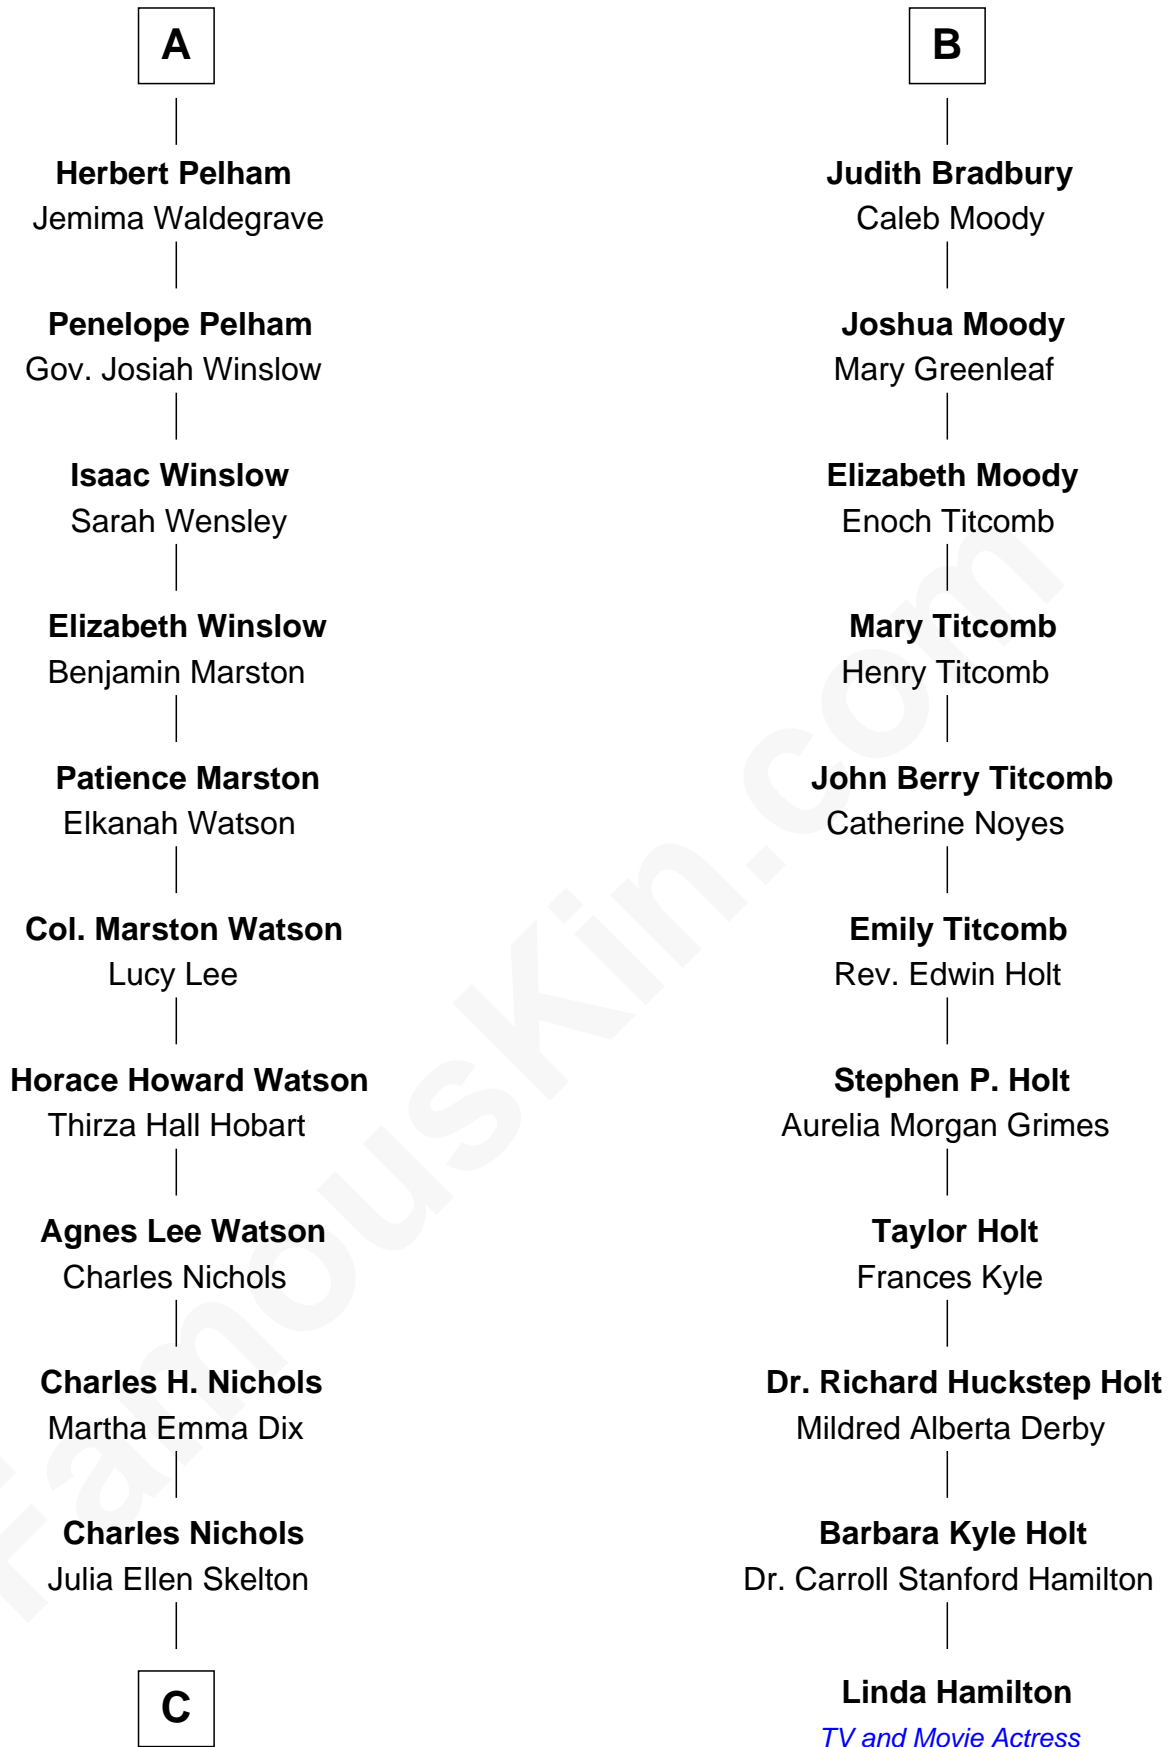

FamousKin.com

Relationship Chart of

John Cena

Movie Actor and WWE Pro Wrestler

17th cousin 2 times removed of

Linda Hamilton

TV and Movie Actress

Sir Lionel de Welles

Joan de Waterton

C

Natalie Nichols
Ulysses John Lupien

Carol Frances Lupien
John Joseph Cena

John Cena
Actor and Pro Wrestler

FamousKin.com