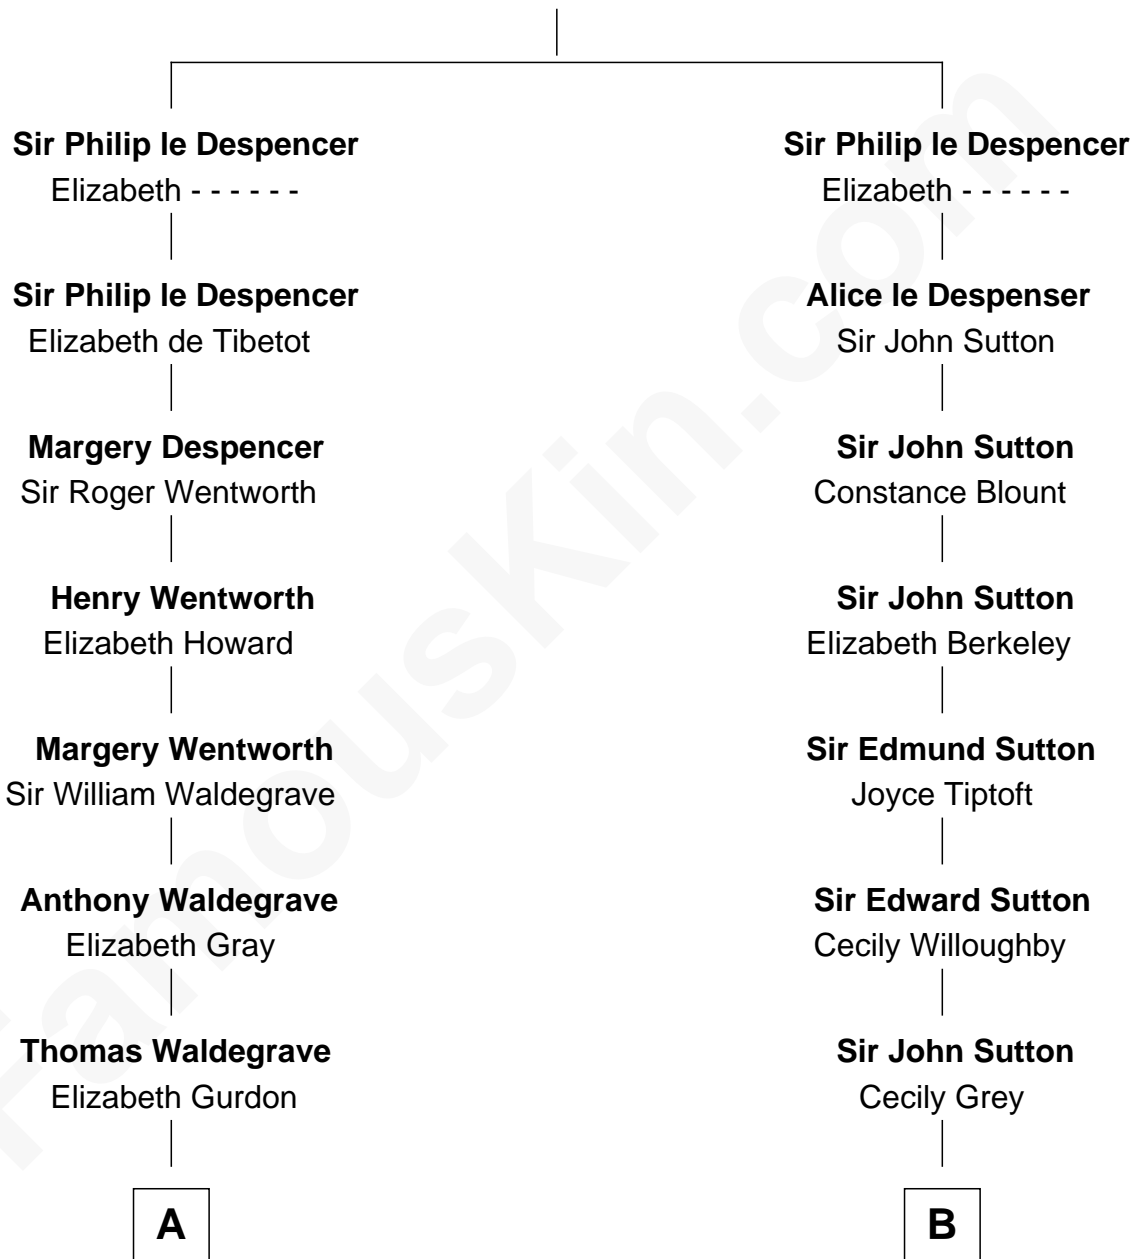

Sir Philip le Despencer

Joan de Cobham