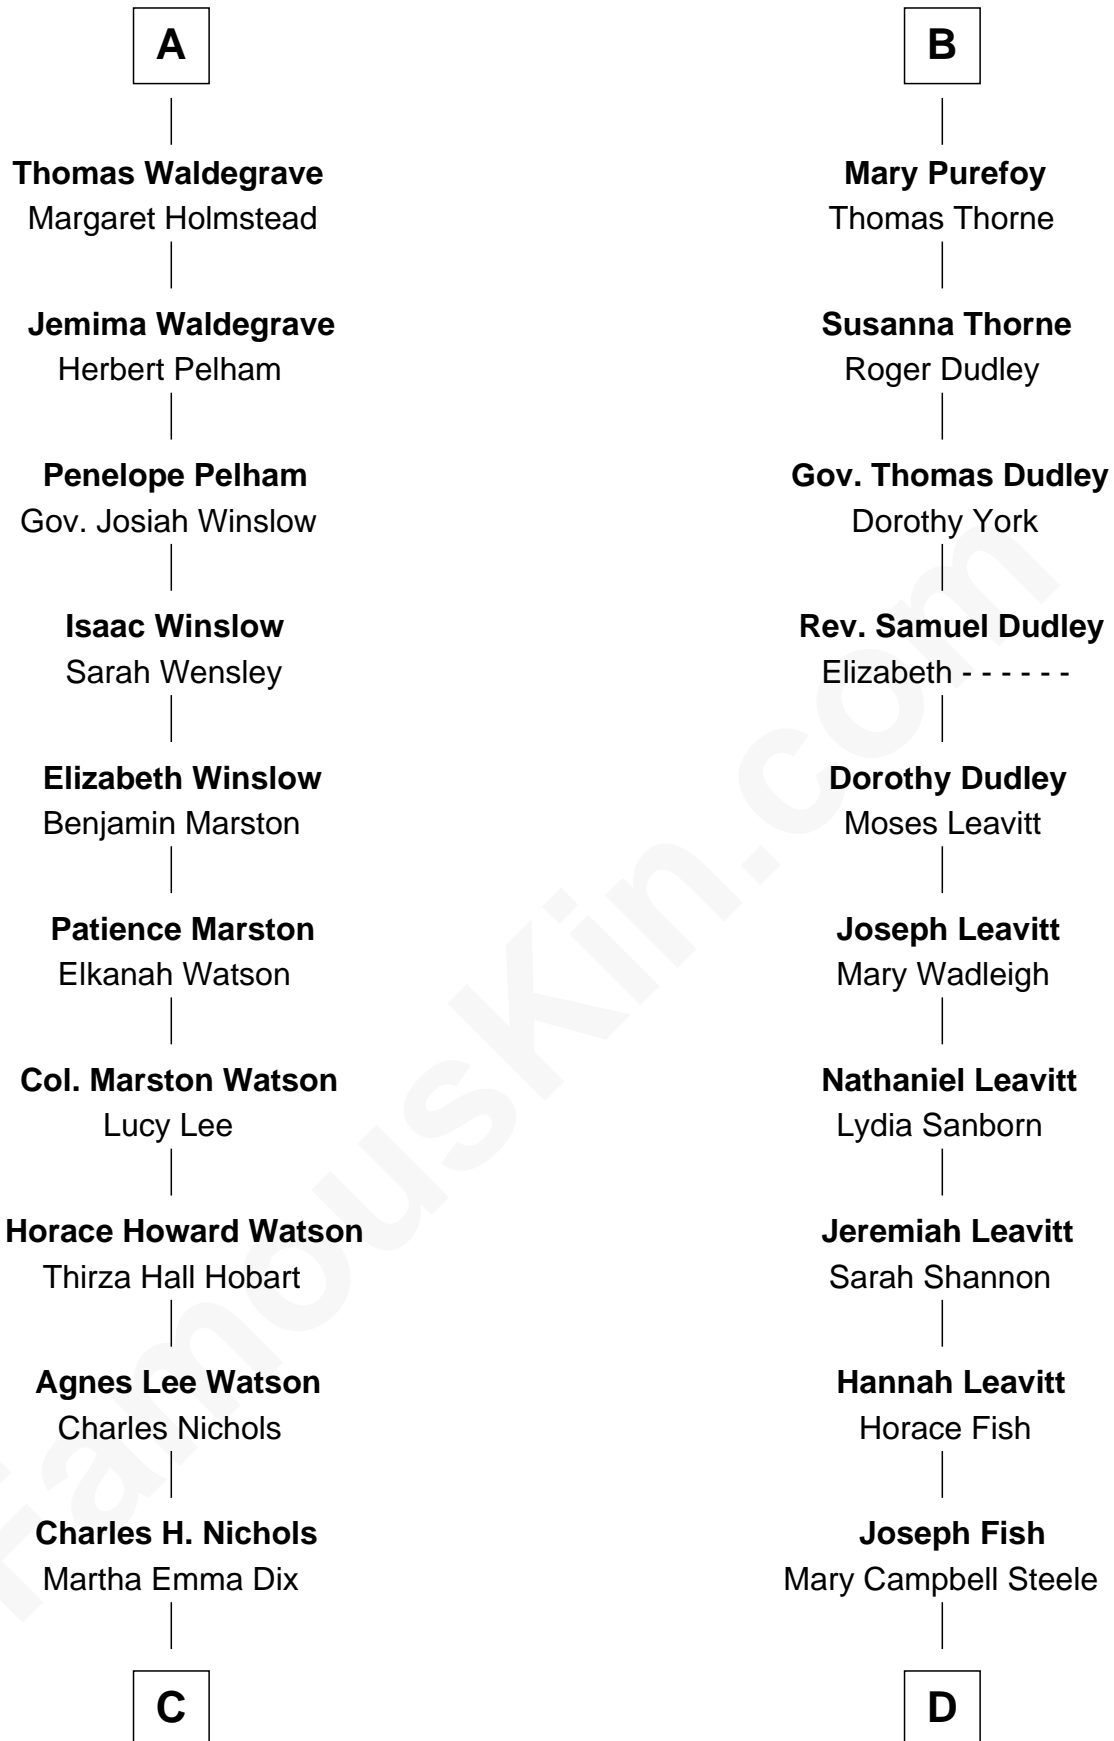

## Relationship Chart of

### John Cena

*Movie Actor and WWE Pro Wrestler*

20th cousin 1 time removed of

### Keri Russell

*TV and Movie Actress*

**Sir John Howard**

Alice de Bois

**C**

**Charles Nichols**  
Julia Ellen Skelton

**Natalie Nichols**  
Ulysses John Lupien

**Carol Frances Lupien**  
John Joseph Cena