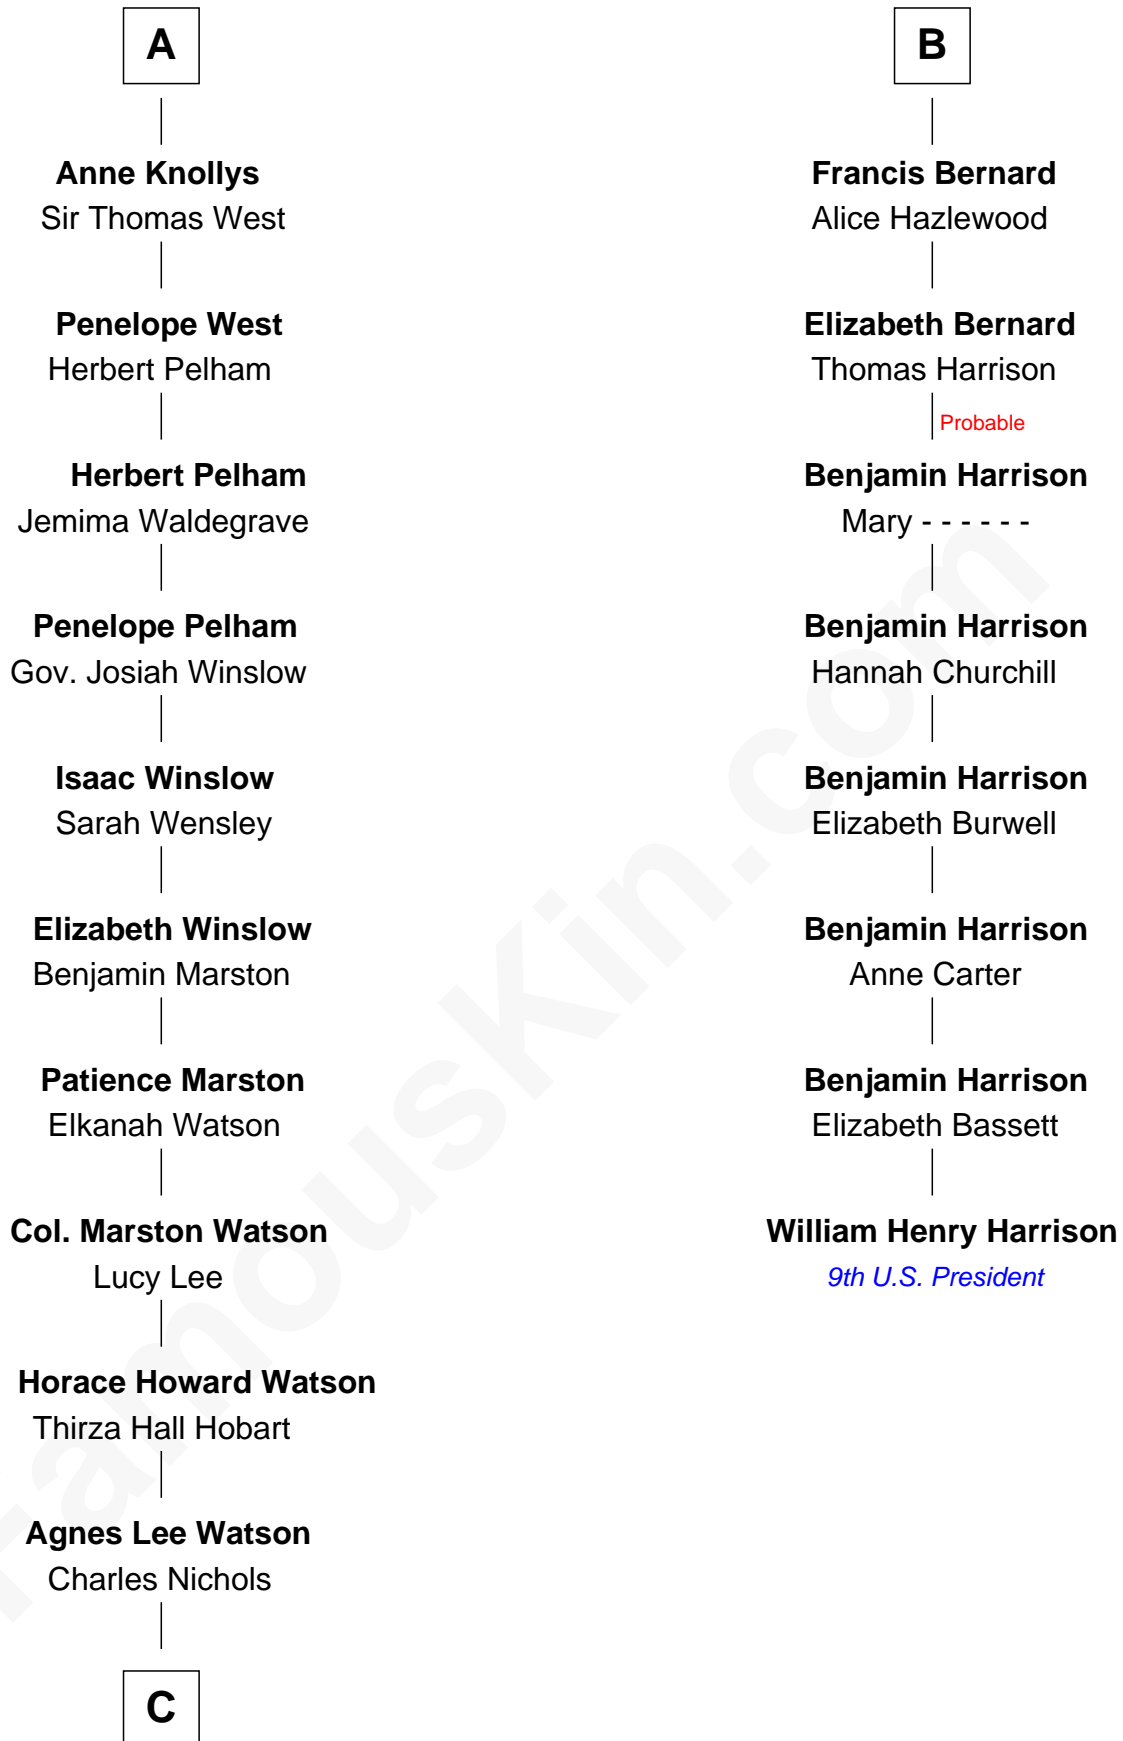

FamousKin.com

Relationship Chart of

John Cena

Movie Actor and WWE Pro Wrestler

14th cousin 7 times removed of

William Henry Harrison

9th U.S. President

Sir Thomas de Beauchamp

Katherine de Mortimer

Sir William Beauchamp

Joan Fitzalan

Joan Beauchamp

James Butler

Sir Thomas Butler

Anne Hankeford

Margaret Butler

Margaret Scrope

John Bernard

John Bernard

Margaret Daundelyn

John Bernard

Cecily Muscote

B

C