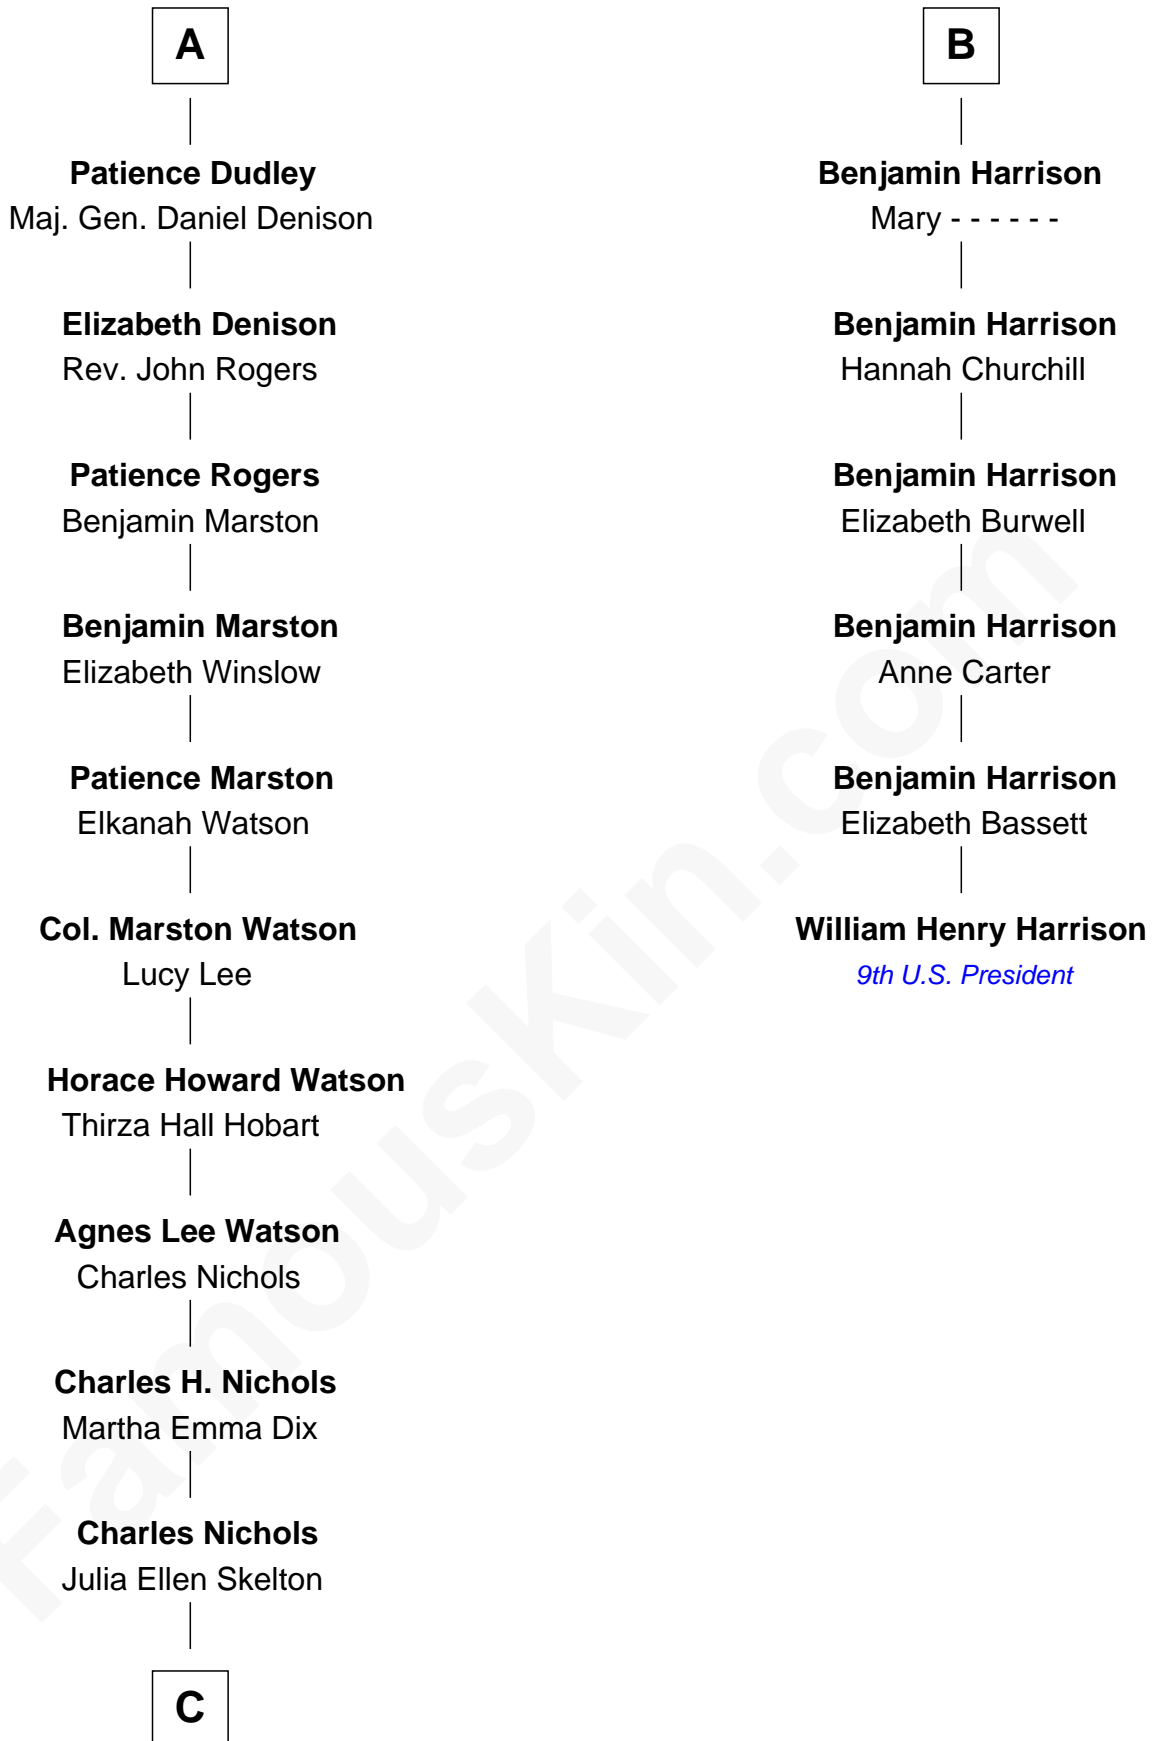

FamousKin.com

Relationship Chart of

John Cena

Movie Actor and WWE Pro Wrestler

12th cousin 7 times removed of

William Henry Harrison

9th U.S. President

C