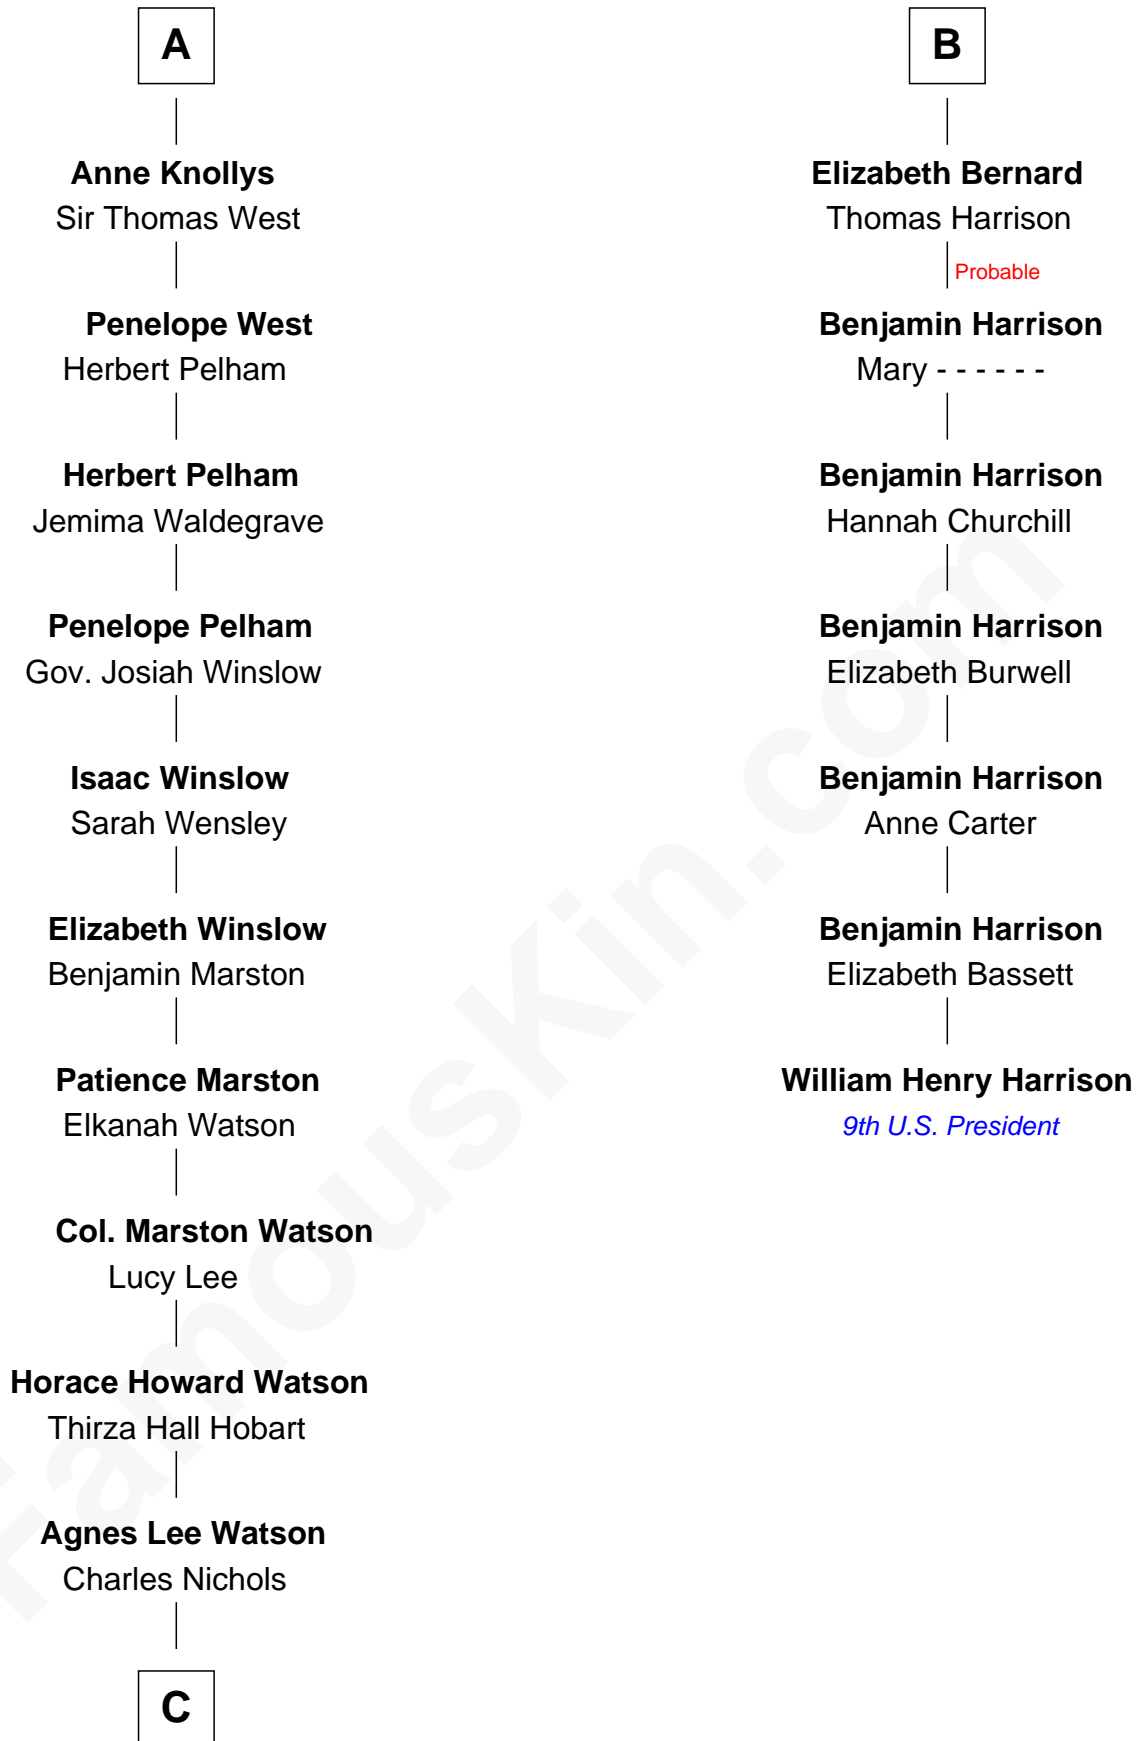

FamousKin.com

Relationship Chart of

John Cena

Movie Actor and WWE Pro Wrestler

13th cousin 8 times removed of

William Henry Harrison

9th U.S. President

John de Welles

Maud de Roos

C

—
Charles H. Nichols

Martha Emma Dix

—
Charles Nichols

Julia Ellen Skelton

—
Natalie Nichols

Ulysses John Lupien