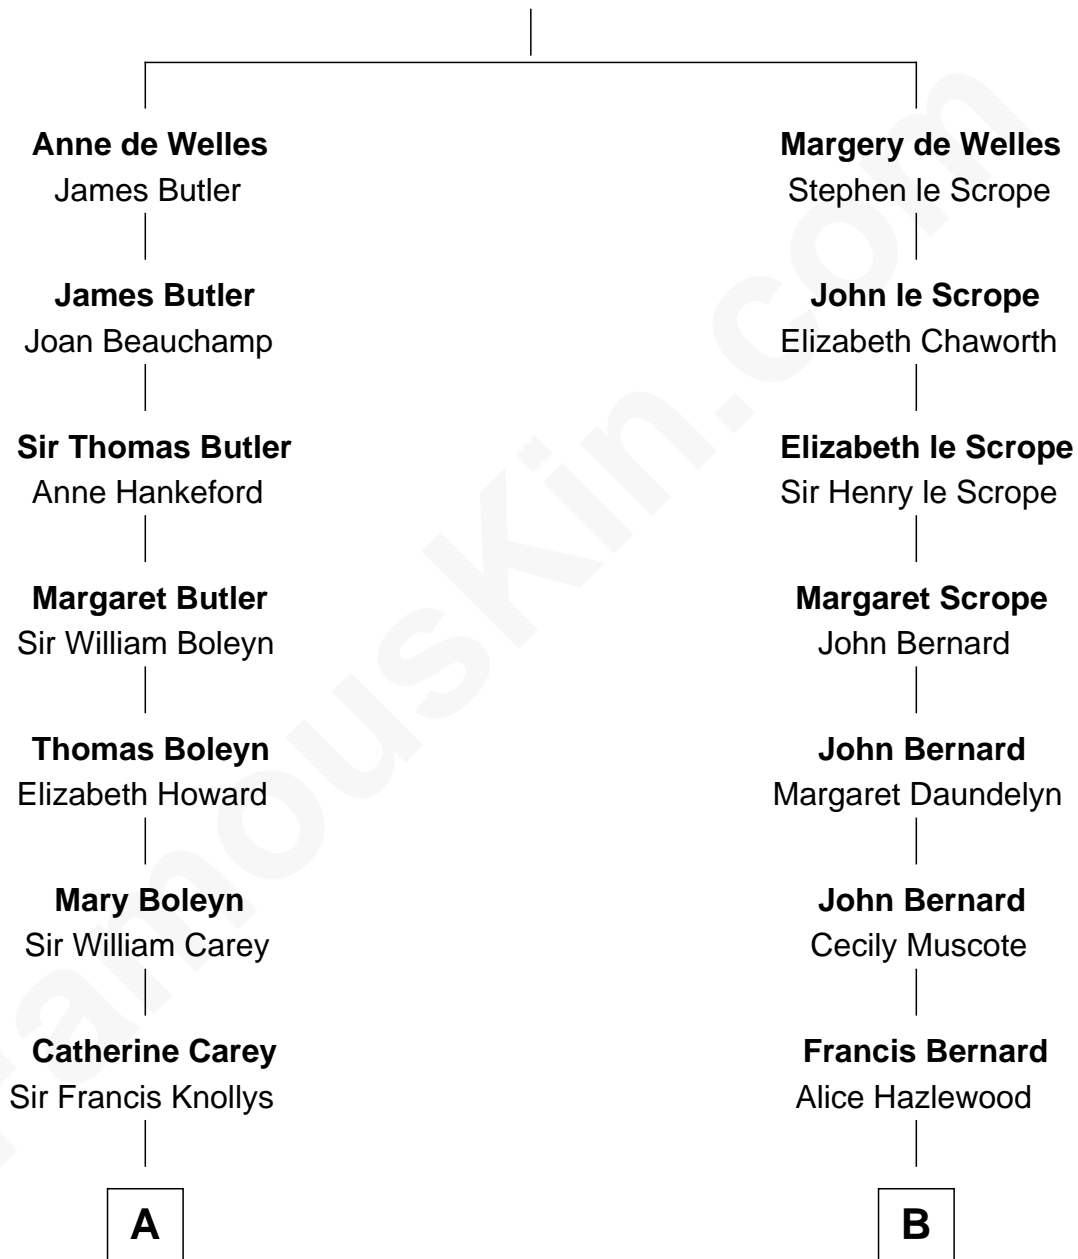

FamousKin.com

Relationship Chart of

John Cena

Movie Actor and WWE Pro Wrestler

13th cousin 8 times removed of

William Henry Harrison

9th U.S. President

John de Welles

Maud de Roos

C

—
Charles H. Nichols

Martha Emma Dix

—
Charles Nichols

Julia Ellen Skelton

—
Natalie Nichols

Ulysses John Lupien