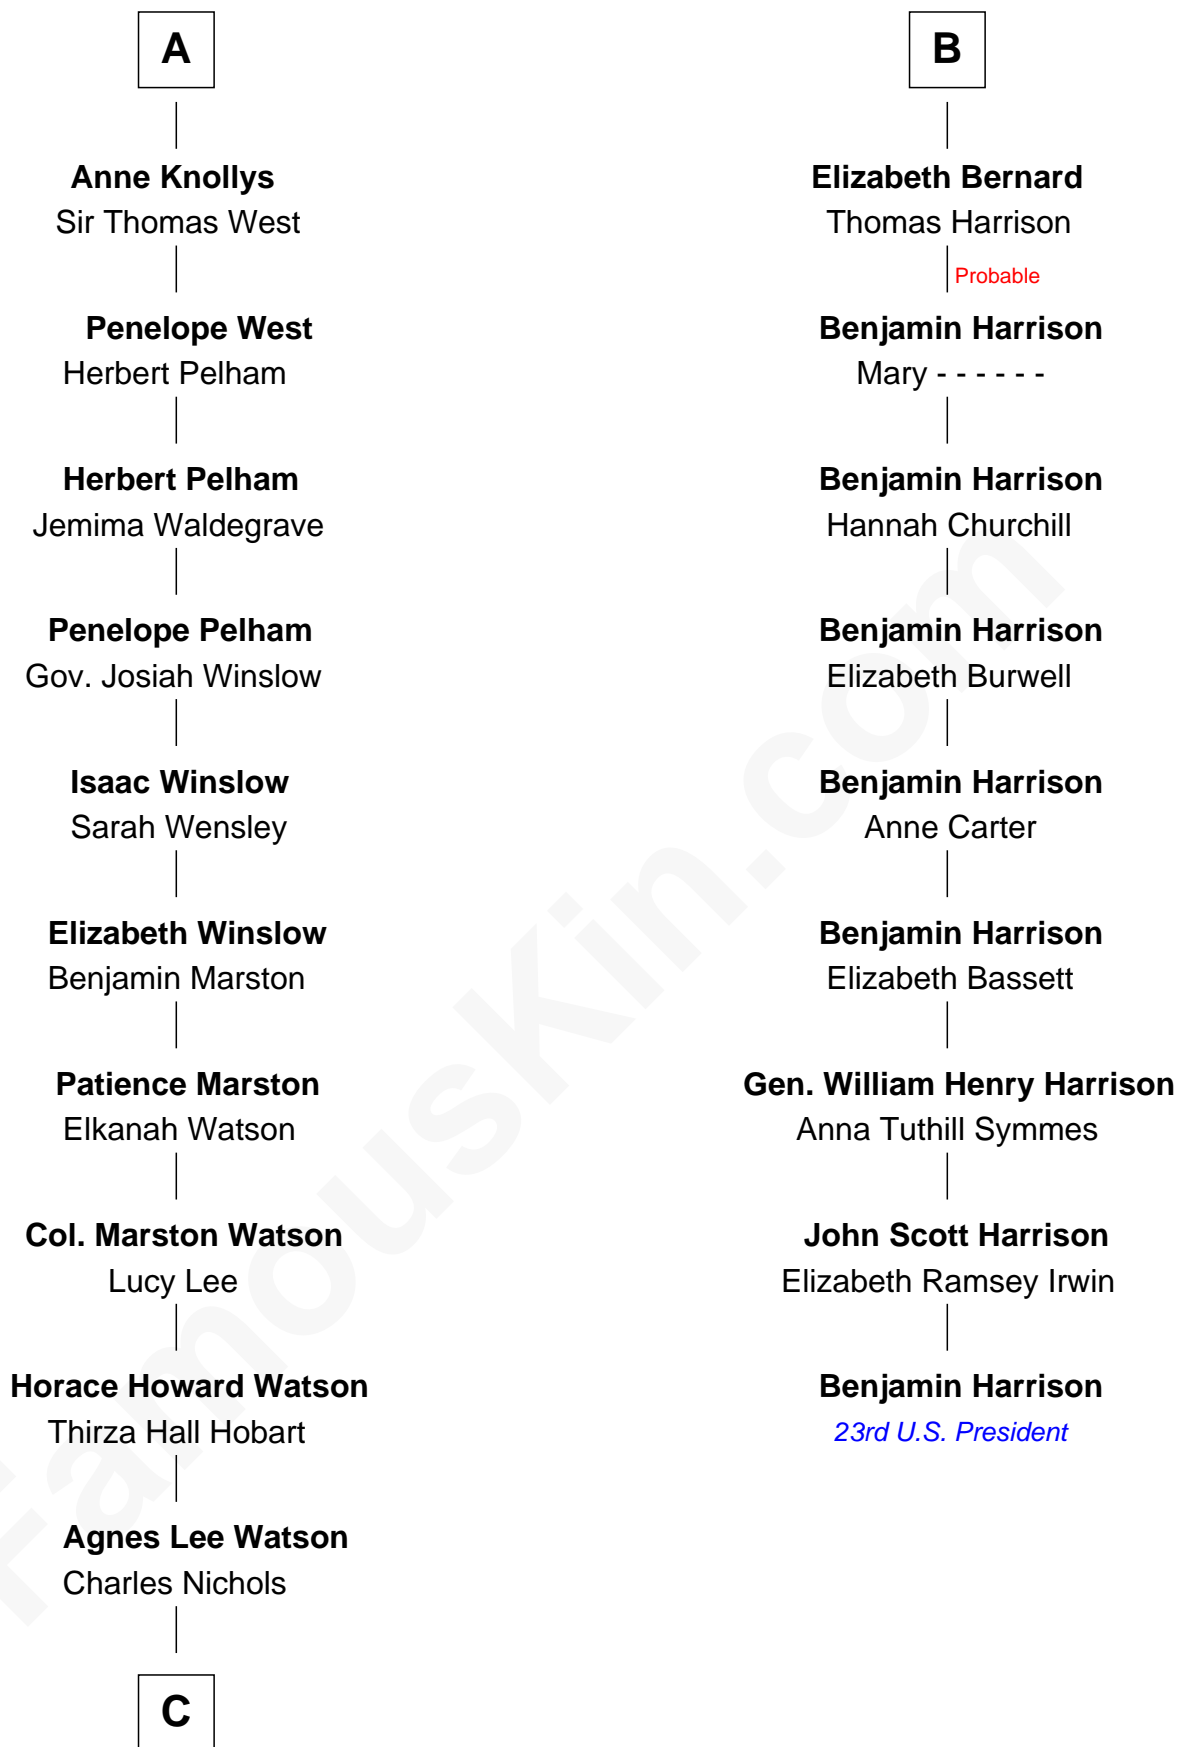

FamousKin.com

Relationship Chart of

John Cena

Movie Actor and WWE Pro Wrestler

15th cousin 6 times removed of

Benjamin Harrison
23rd U.S. President

C

—
Charles H. Nichols

Martha Emma Dix

—
Charles Nichols

Julia Ellen Skelton

—
Natalie Nichols

Ulysses John Lupien

—
Carol Frances Lupien

John Joseph Cena

—
John Cena