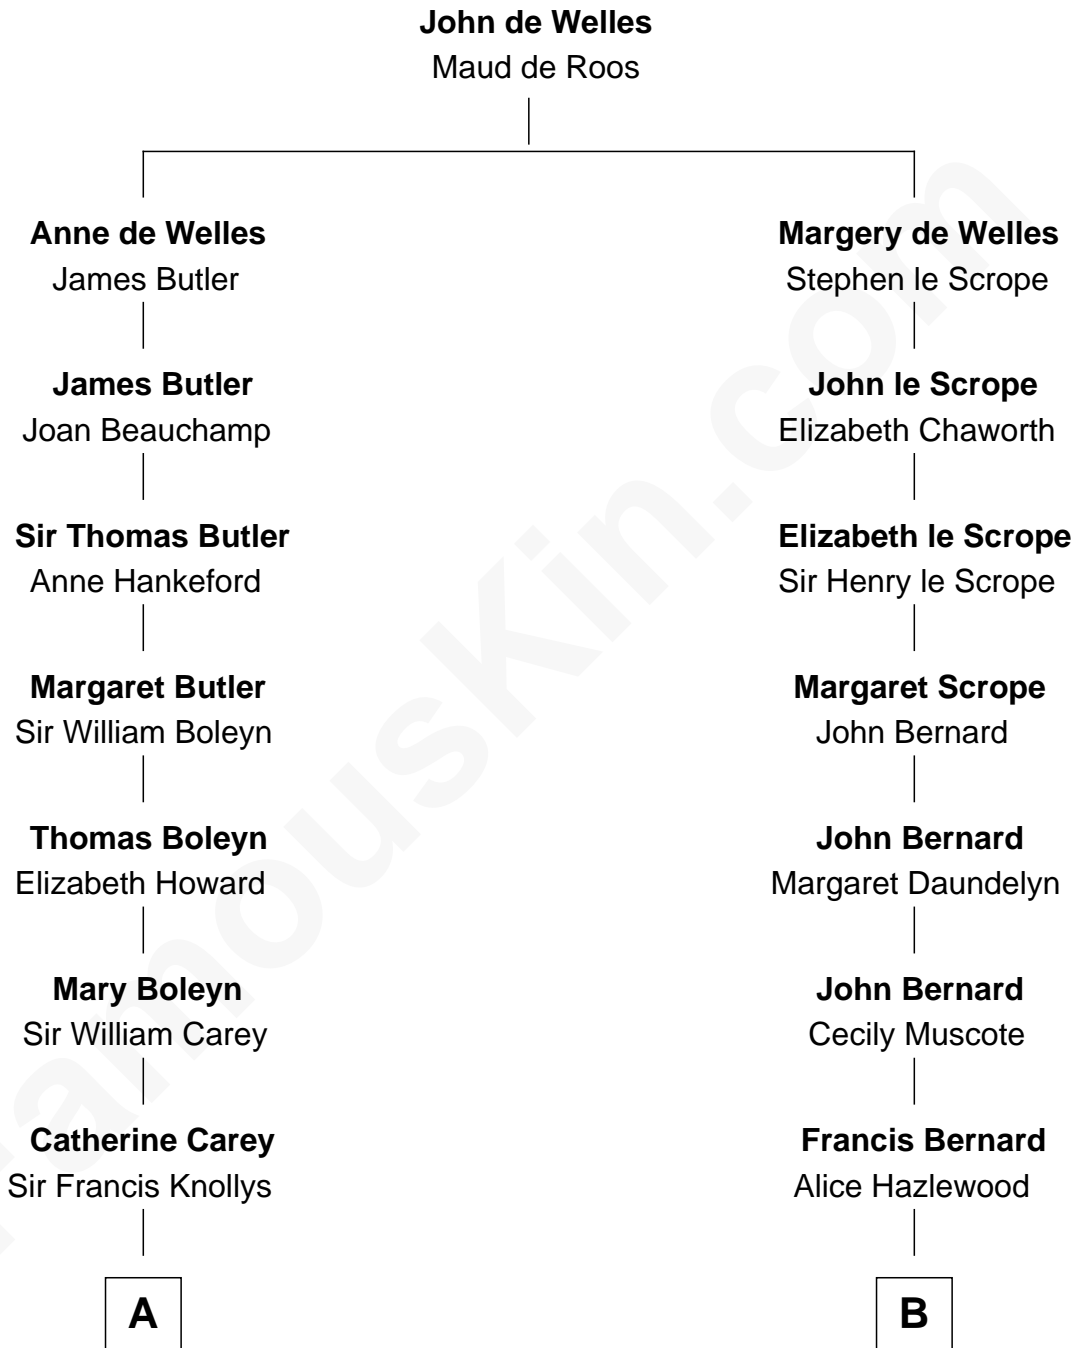

FamousKin.com

Relationship Chart of

John Cena

Movie Actor and WWE Pro Wrestler

15th cousin 6 times removed of

Benjamin Harrison
23rd U.S. President

C

—
Charles H. Nichols

Martha Emma Dix

—
Charles Nichols

Julia Ellen Skelton

—
Natalie Nichols

Ulysses John Lupien

—
Carol Frances Lupien

John Joseph Cena

—
John Cena