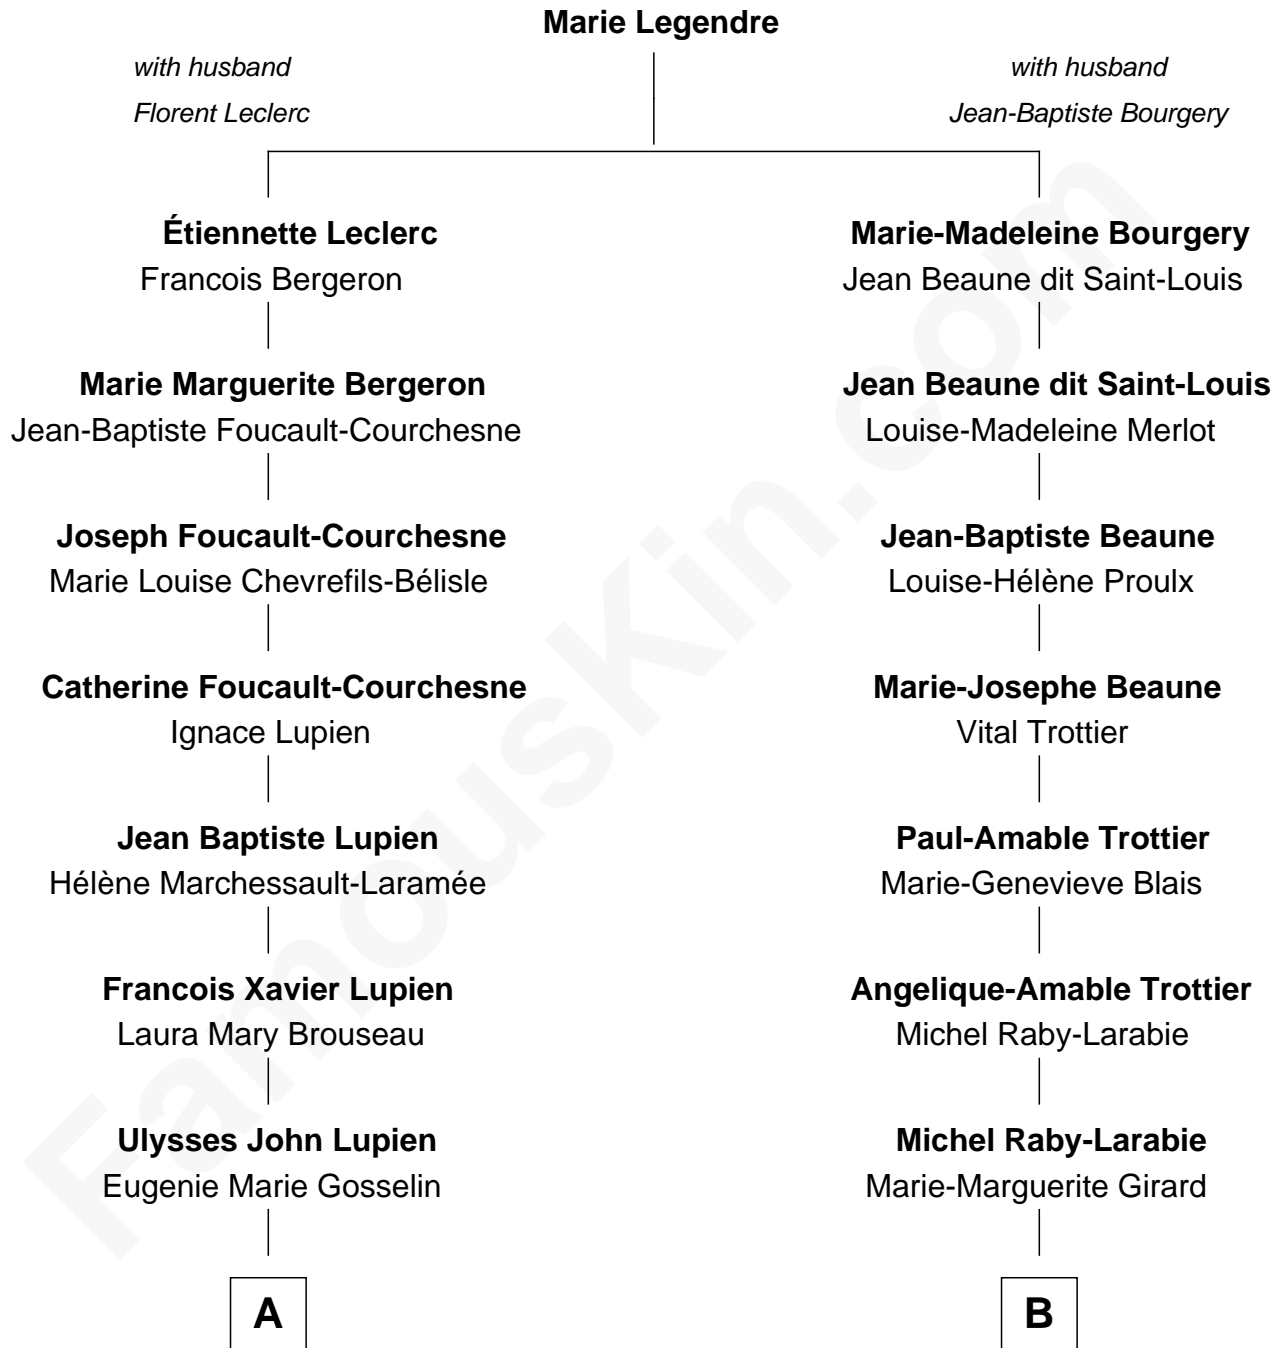

FamousKin.com

Relationship Chart of

John Cena

Movie Actor and WWE Pro Wrestler

9th cousin 3 times removed of

Julianne Hough

Singer, Dancer and Actress - "DWTS" Pro

A