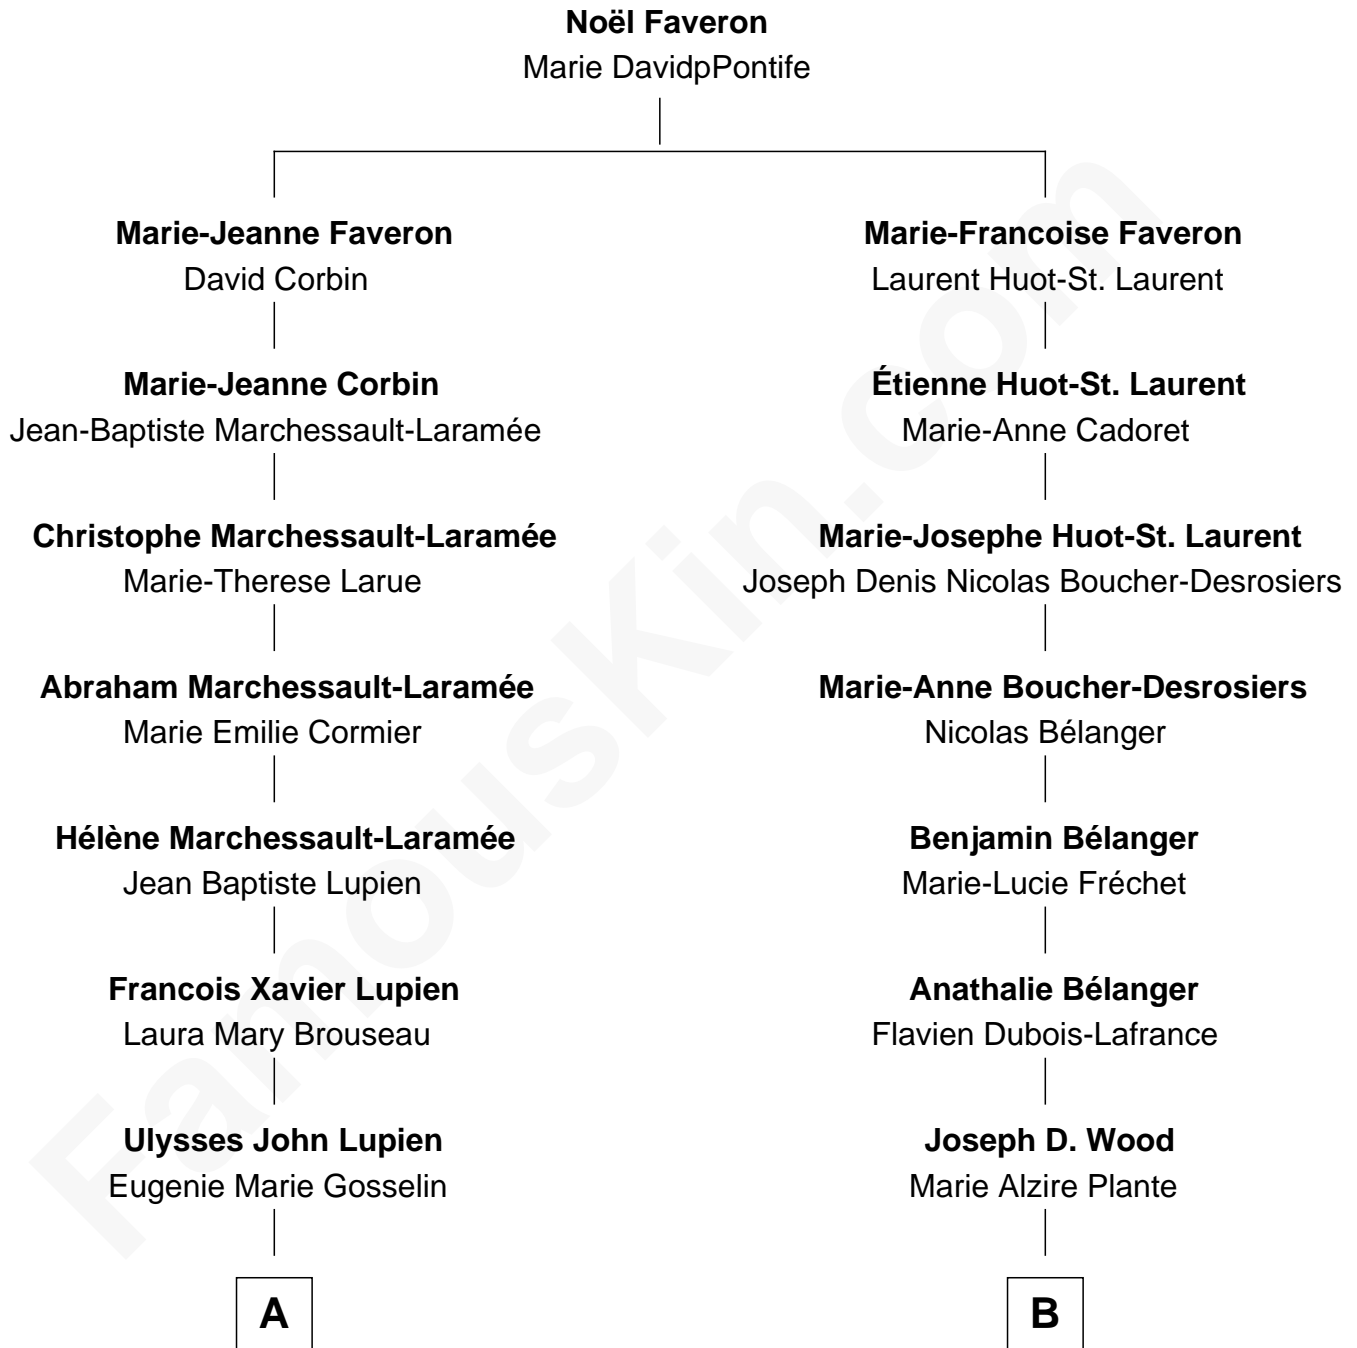

FamousKin.com

Relationship Chart of

John Cena

Movie Actor and WWE Pro Wrestler

9th cousin 1 time removed of

Julianne Hough

Singer, Dancer and Actress - "DWTS" Pro

A