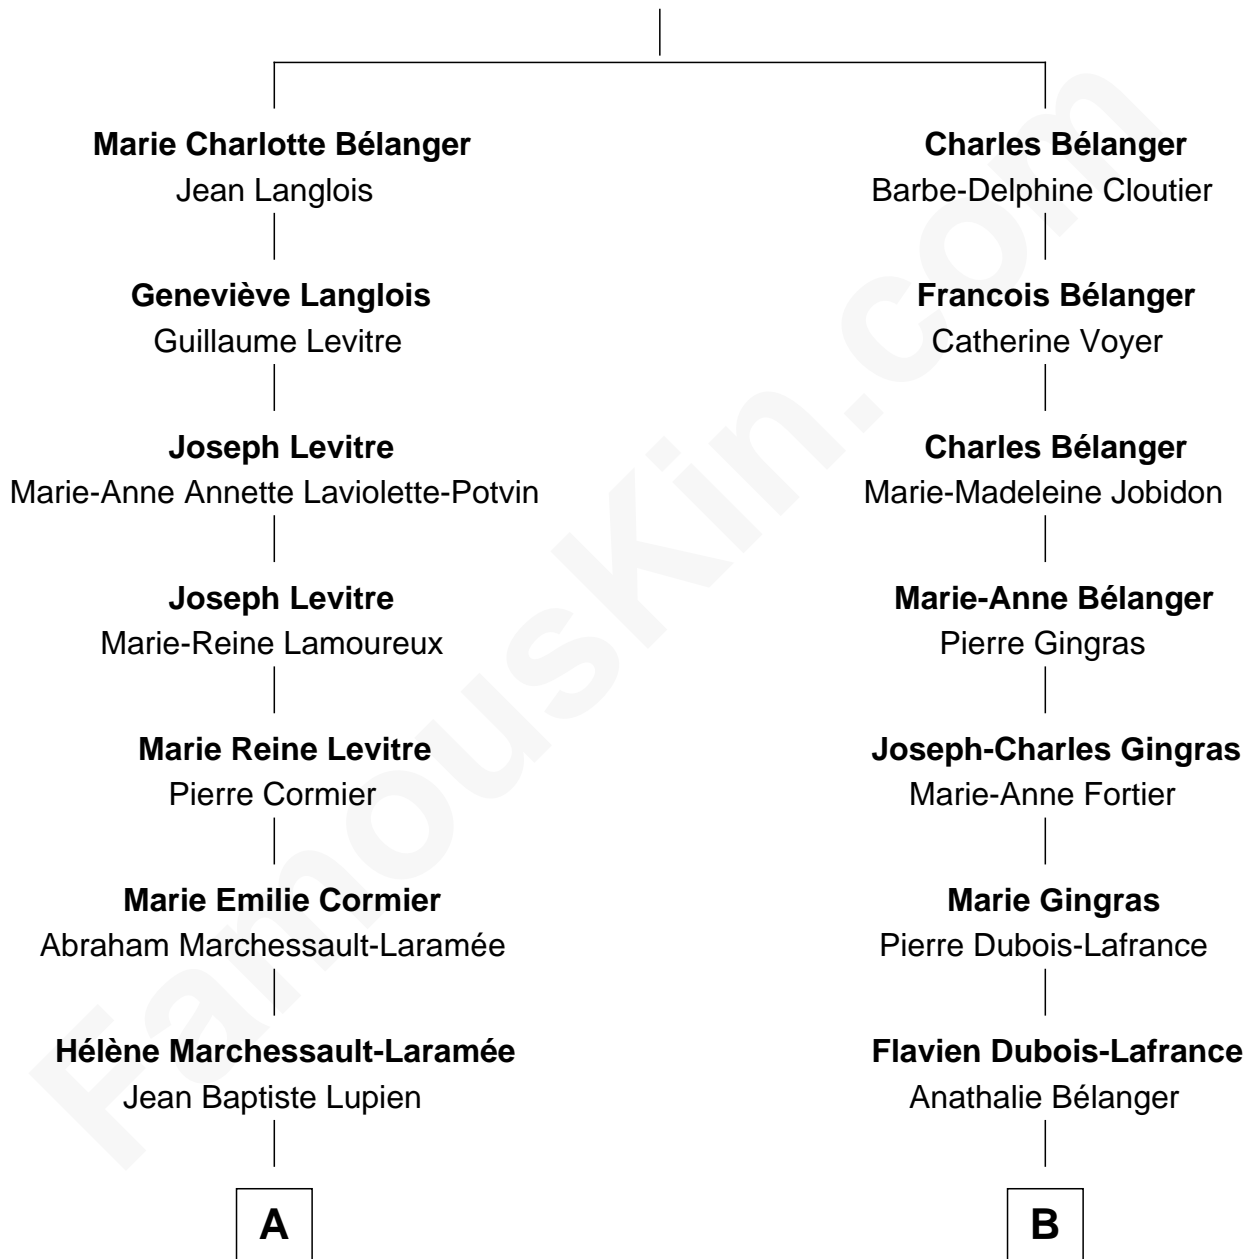

# FamousKin.com Relationship Chart of

**John Cena**

*Movie Actor and WWE Pro Wrestler*

11th cousin of

**Derek Hough**

*Dancer and Actor - "DWTS" Pro*

**Francois Bélanger**

Marie Guyon-Dion

**A**

**Francois Xavier Lupien**

Laura Mary Brouseau

**Ulysses John Lupien**

Eugenie Marie Gosselin

**Ulysses John Lupien**

Natalie Nichols

**Carol Frances Lupien**

John Joseph Cena

**John Cena**

*Actor and Pro Wrestler*

**B**

**Joseph D. Wood**

Marie Alzire Plante

**Alexander August Wood**

W. B. Tena Vredevelt