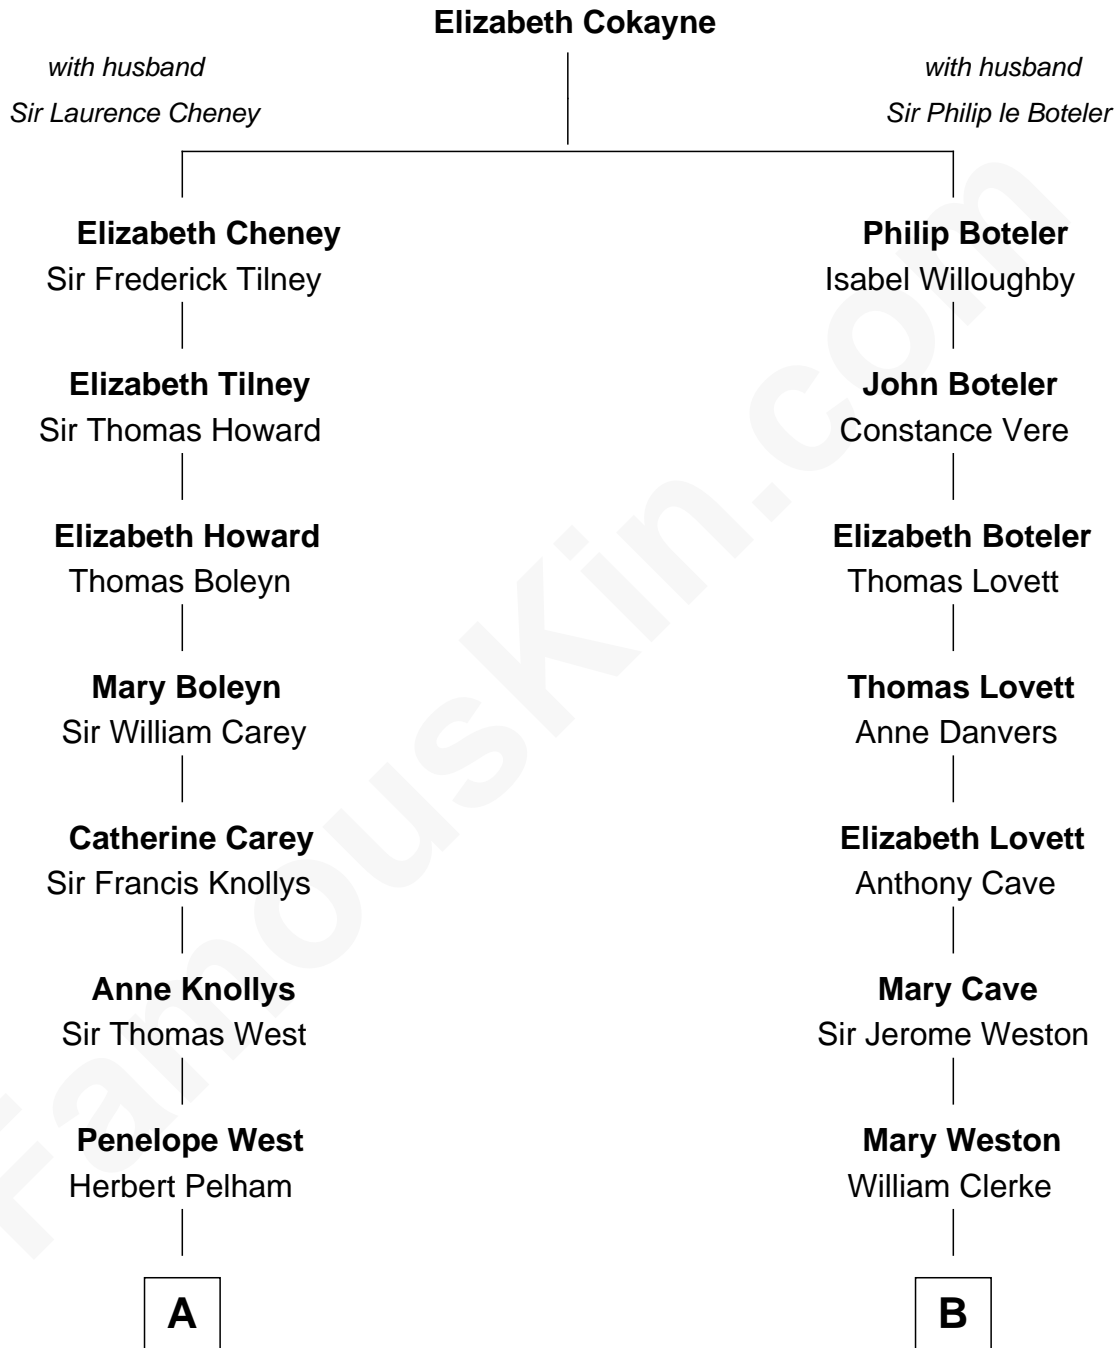

FamousKin.com

Relationship Chart of

John Cena

Movie Actor and WWE Pro Wrestler

14th cousin 5 times removed of

Joseph Wharton

Founder of the Wharton School of Business

C