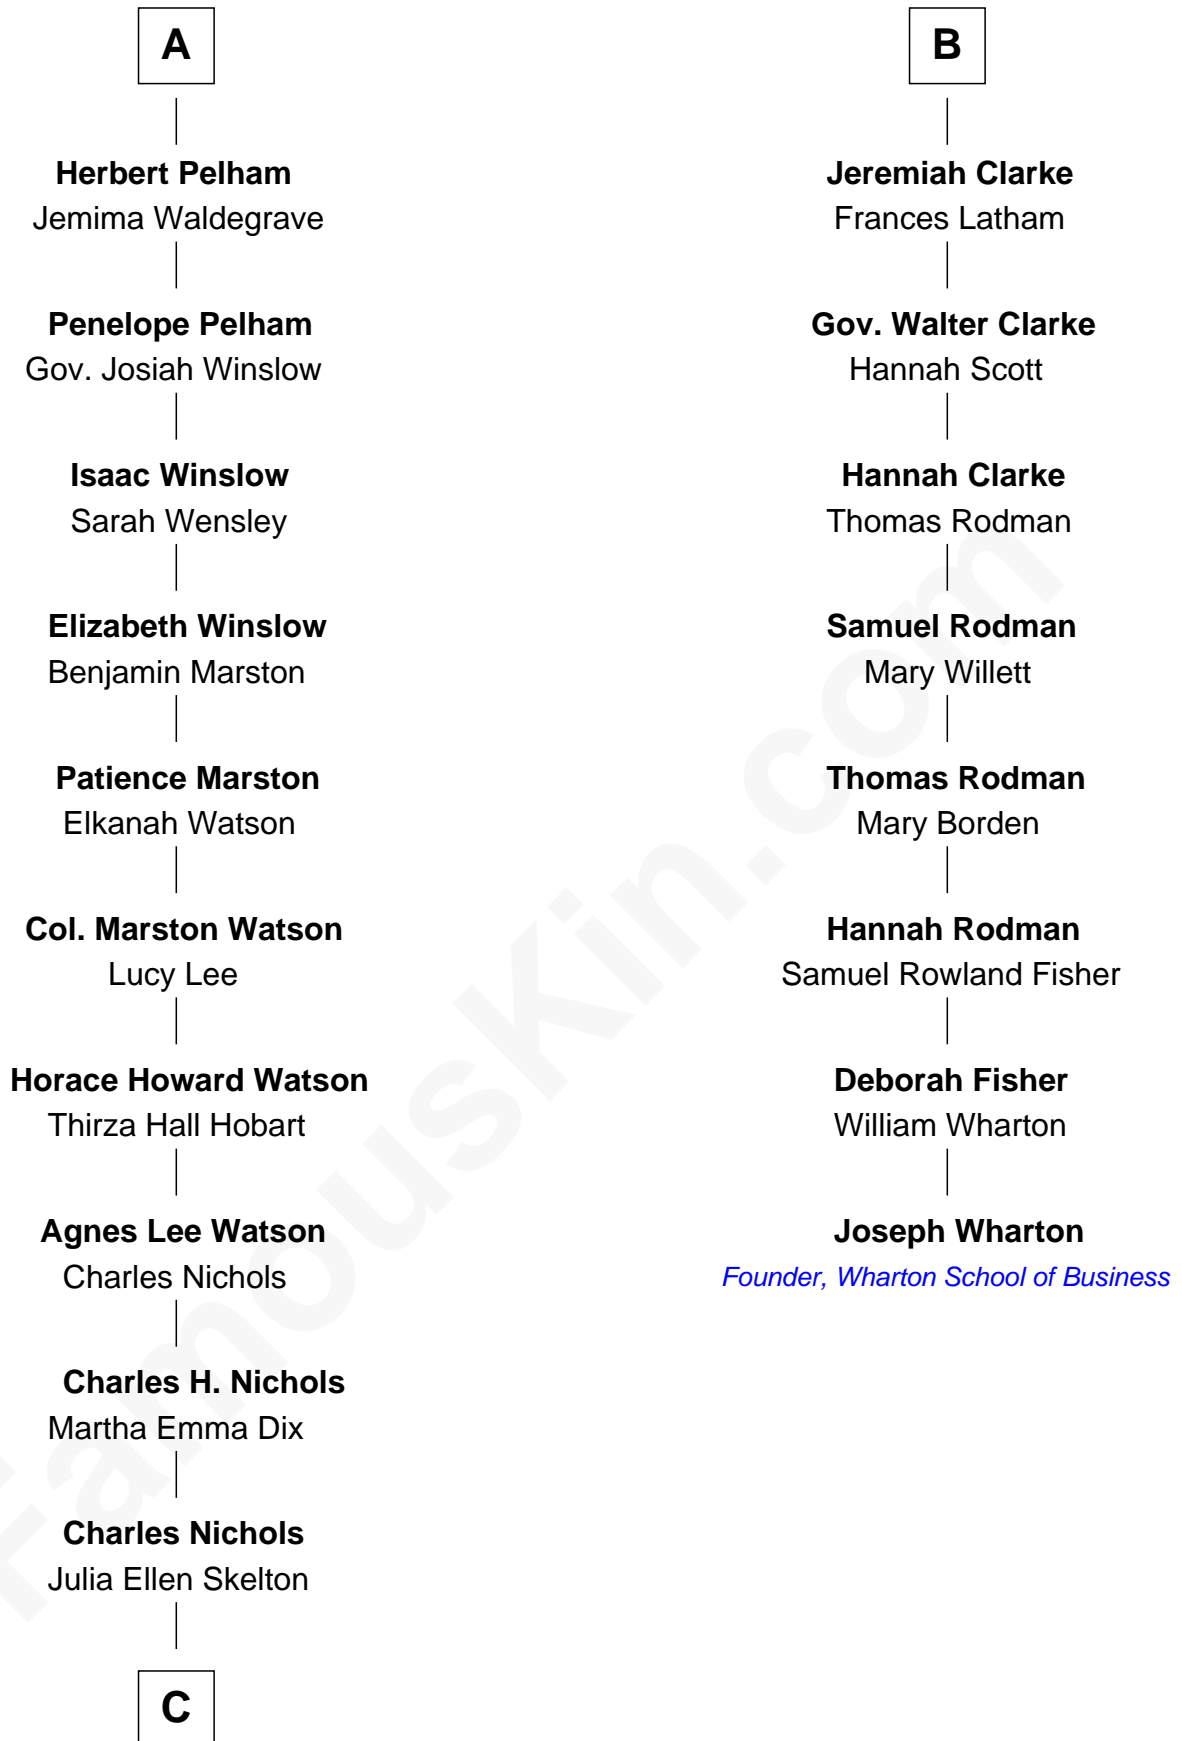

FamousKin.com

Relationship Chart of

John Cena

Movie Actor and WWE Pro Wrestler

14th cousin 5 times removed of

Joseph Wharton

Founder of the Wharton School of Business

C