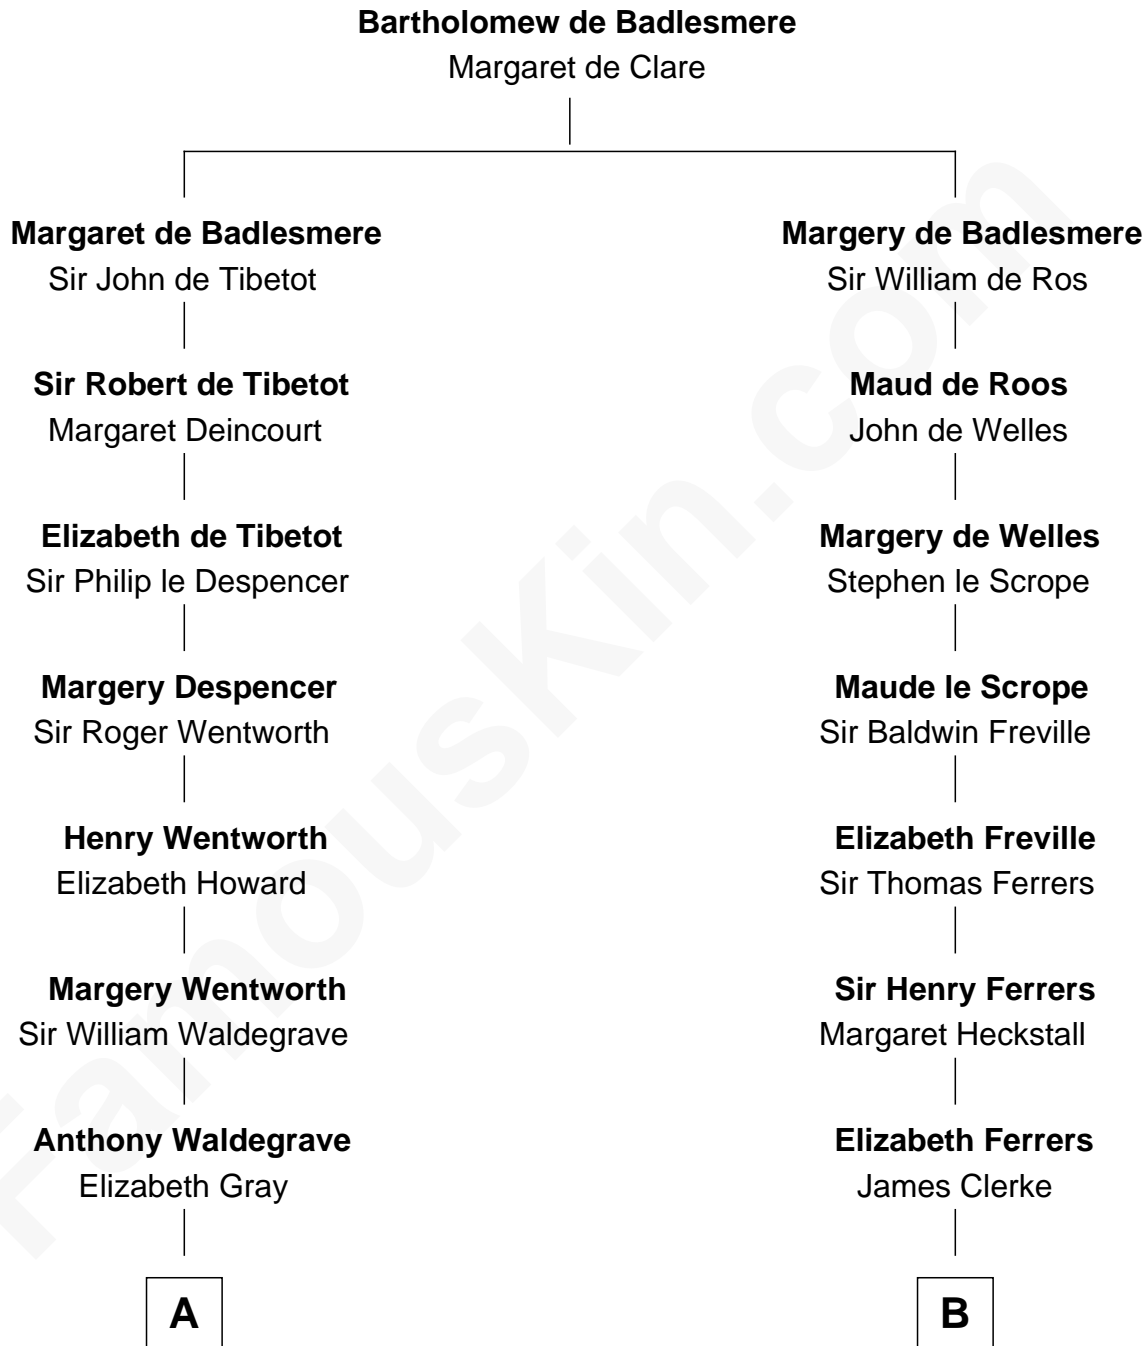

Joseph Wharton

Founder of the Wharton School of Business