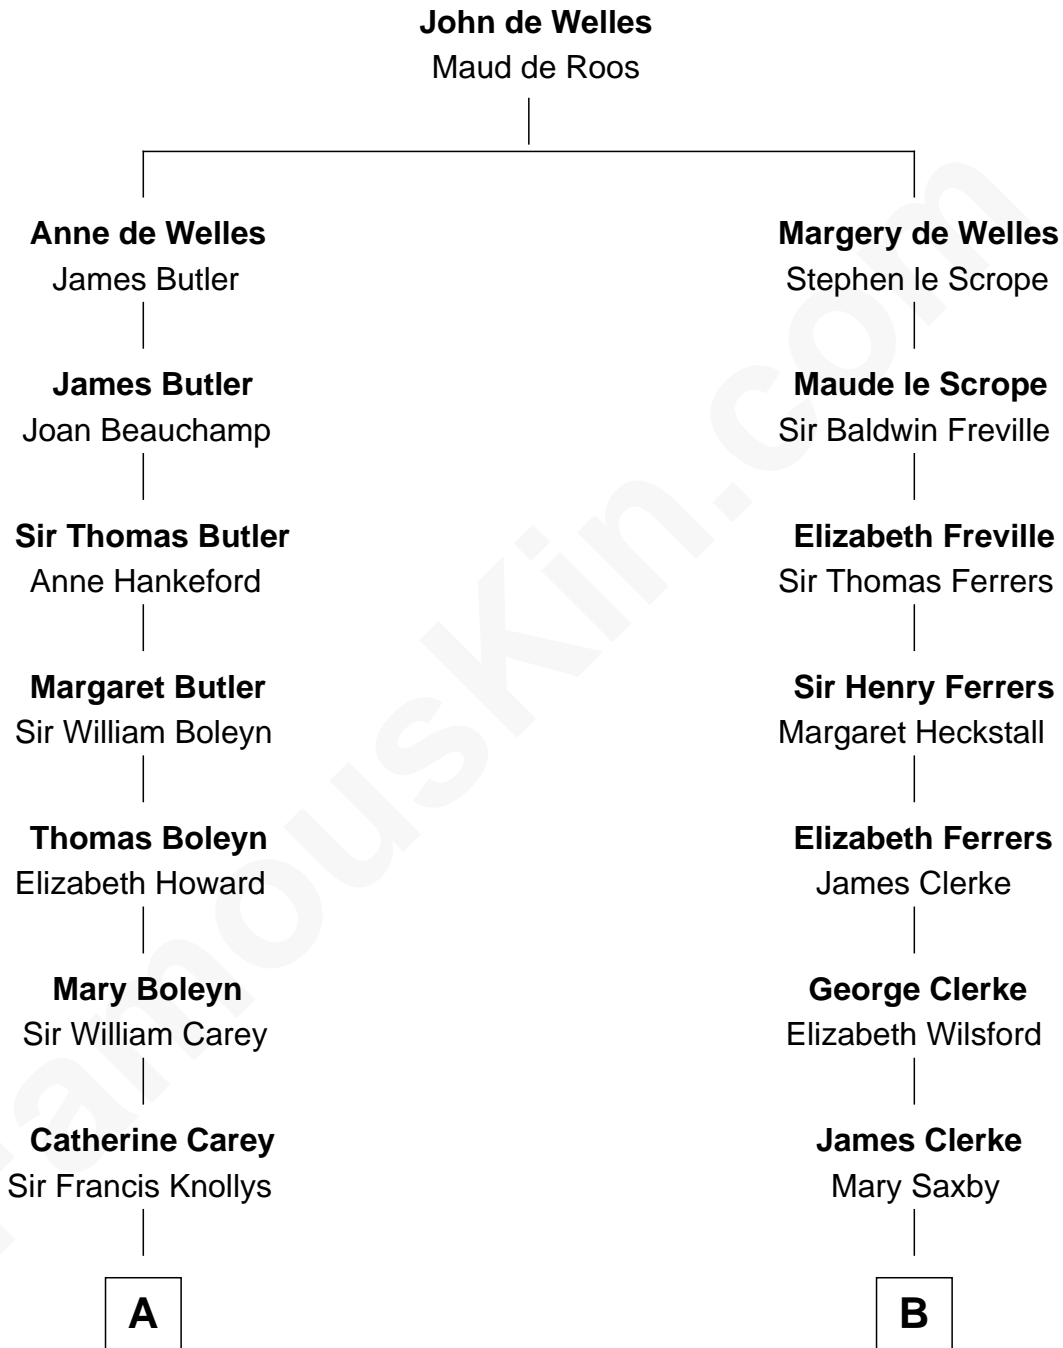

Joseph Wharton

Founder of the Wharton School of Business