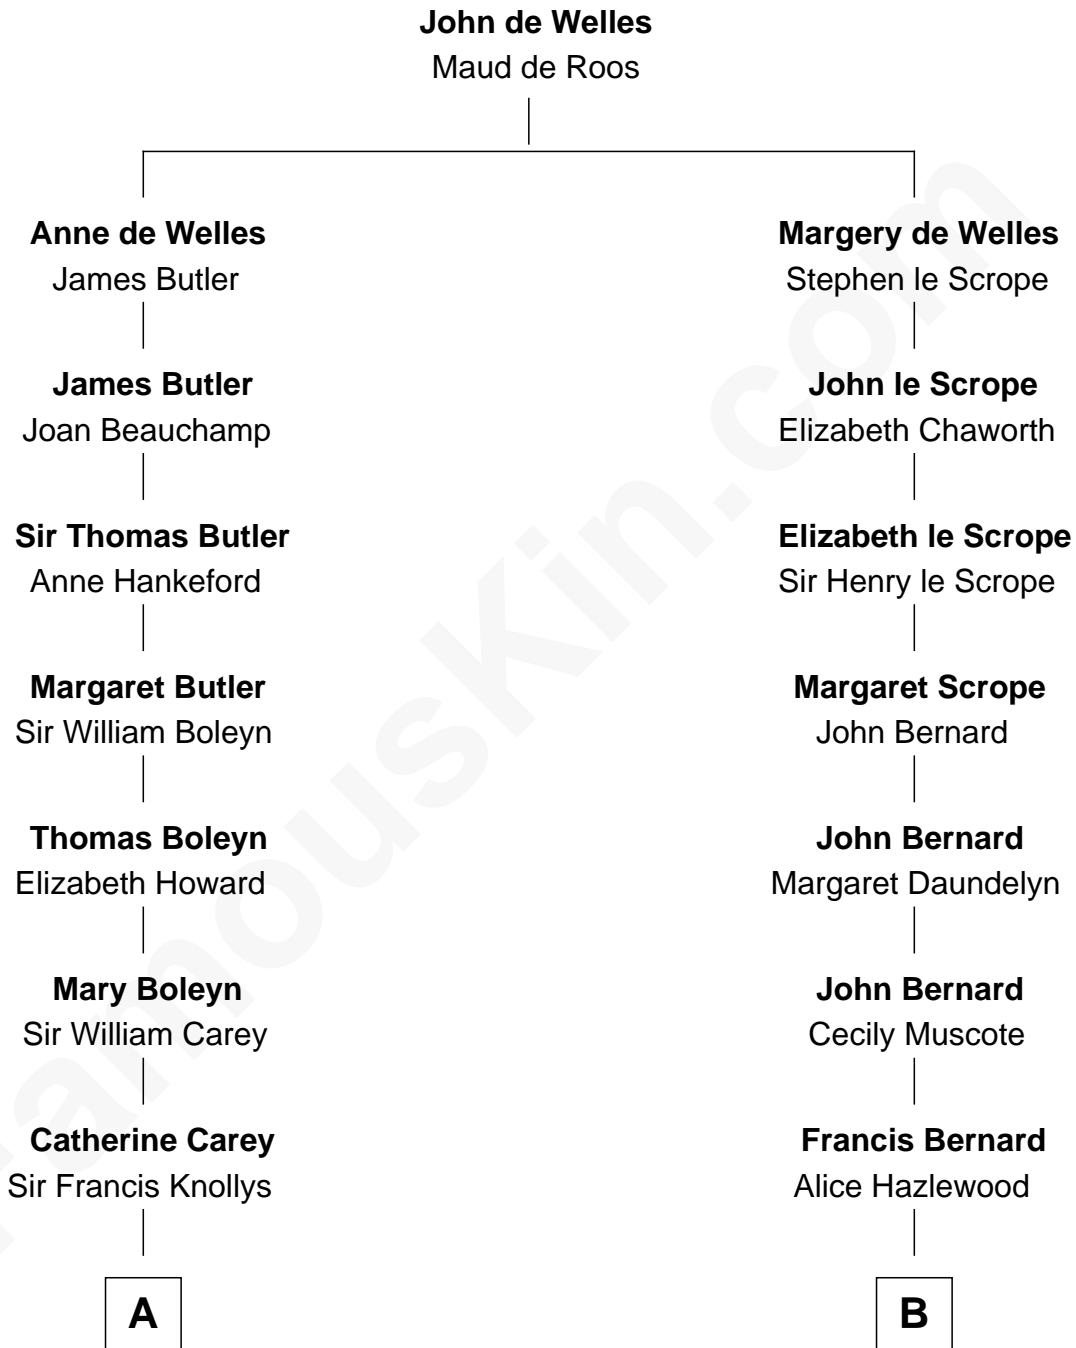

FamousKin.com

Relationship Chart of

John Cena

Movie Actor and WWE Pro Wrestler

12th cousin 9 times removed of

Benjamin Harrison V

Signer of the Declaration of Independence

C

—
Charles H. Nichols

Martha Emma Dix

—
Charles Nichols

Julia Ellen Skelton

—
Natalie Nichols

Ulysses John Lupien

—
Carol Frances Lupien

John Joseph Cena