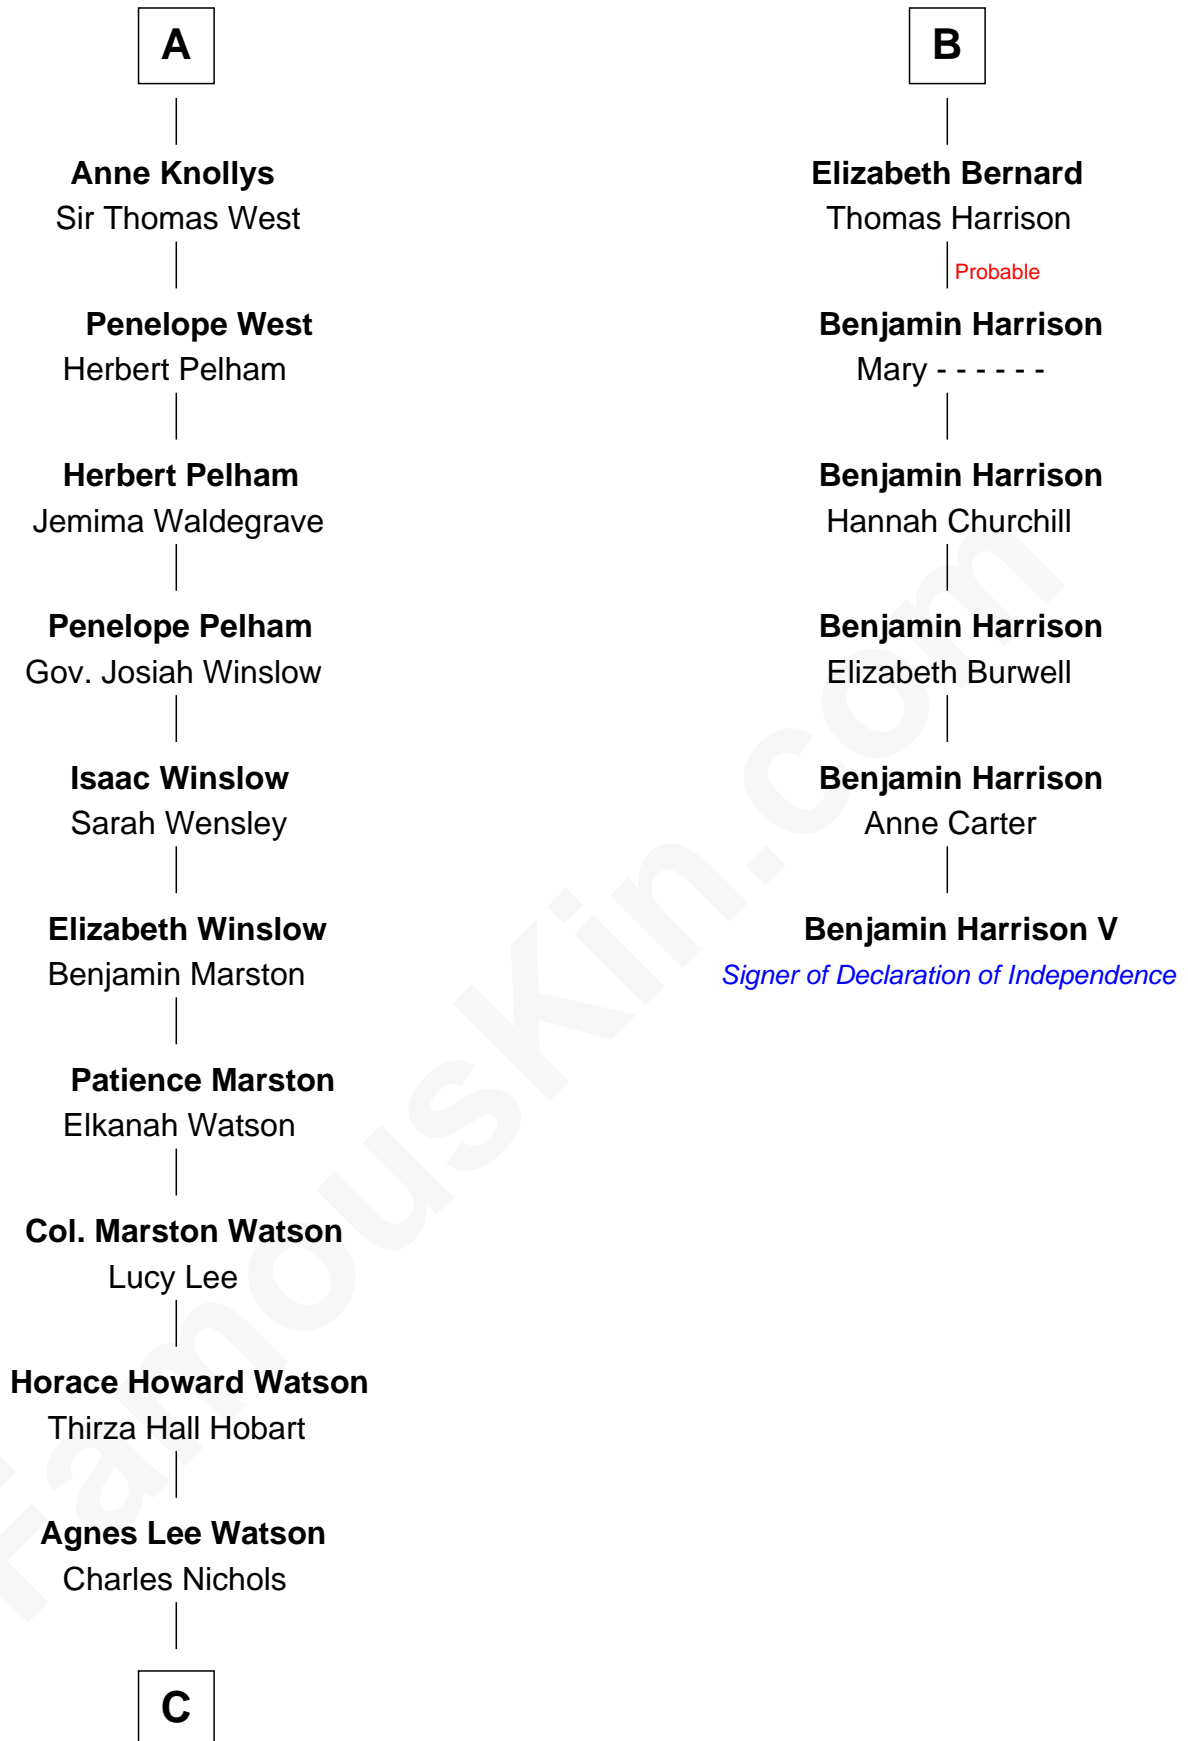

FamousKin.com

Relationship Chart of

John Cena

Movie Actor and WWE Pro Wrestler

12th cousin 9 times removed of

Benjamin Harrison V

Signer of the Declaration of Independence

C