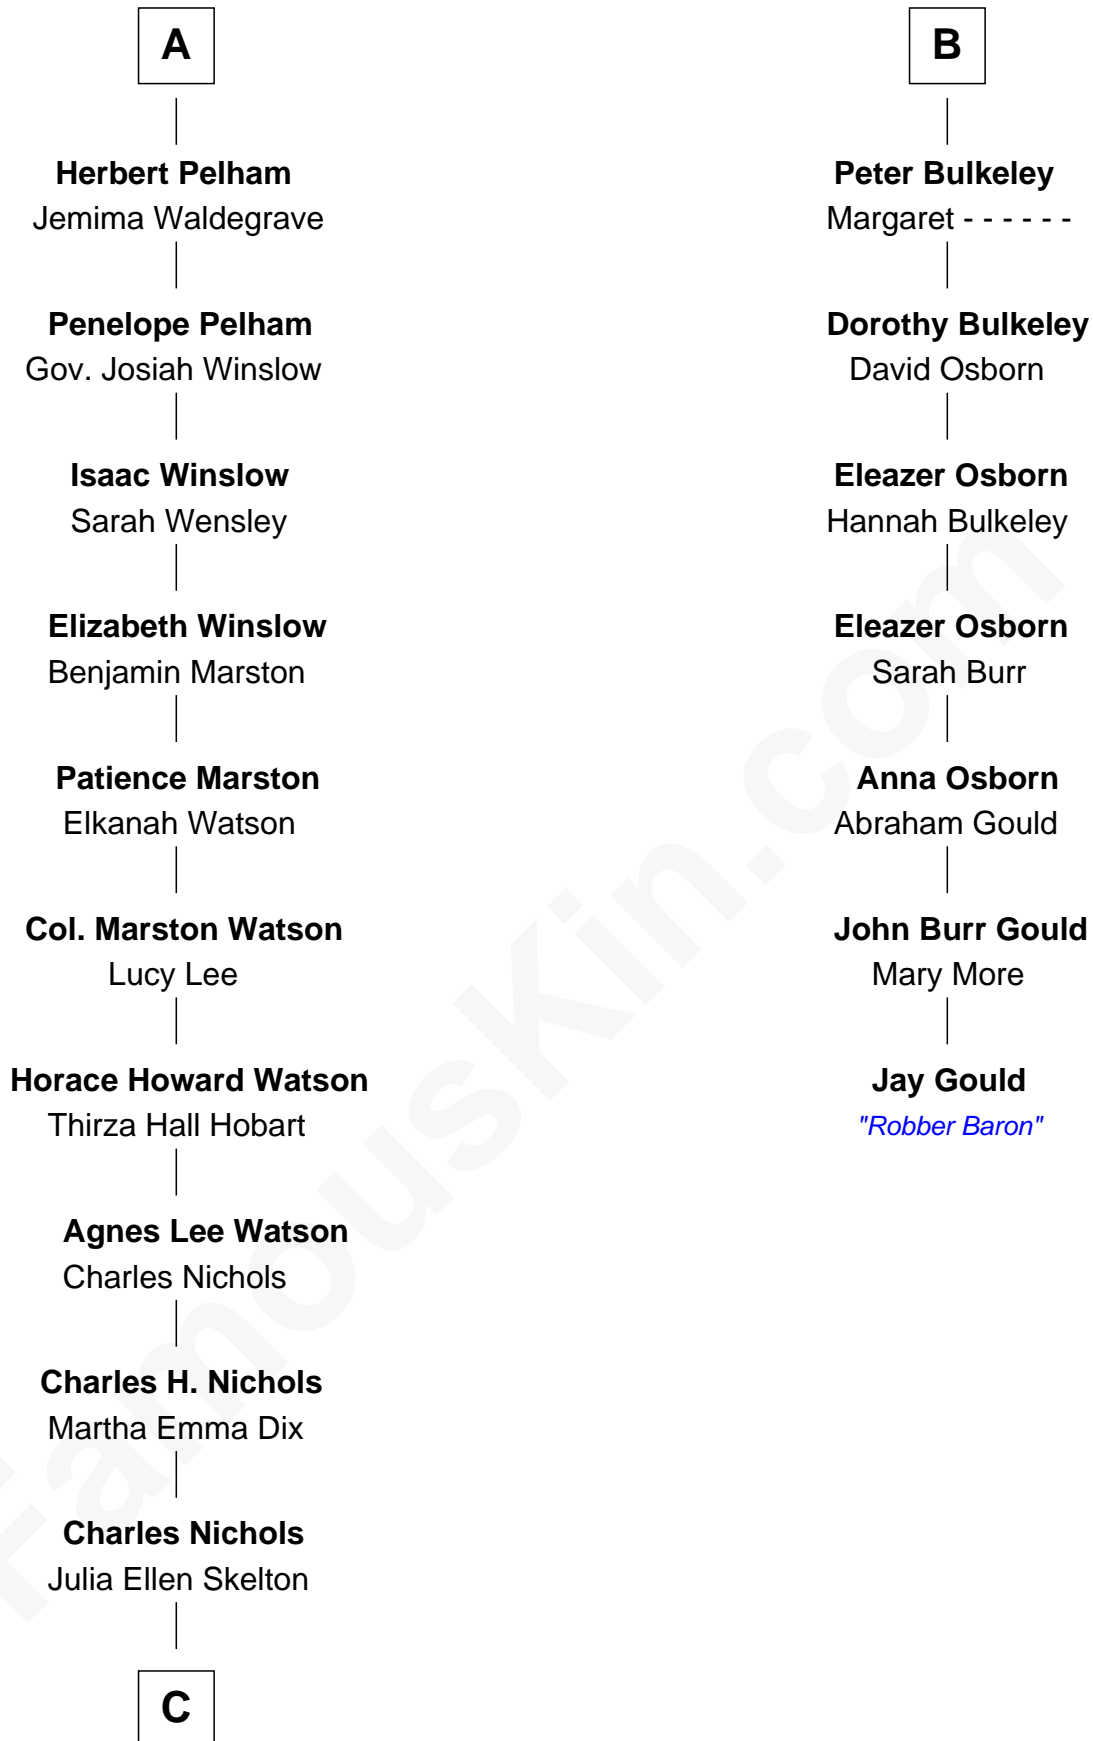

## Relationship Chart of

### John Cena

*Movie Actor and WWE Pro Wrestler*

**13th cousin 6 times removed of**

### Jay Gould

*American Railroad "Robber Baron"*

**C**

**Natalie Nichols**  
Ulysses John Lupien

**Carol Frances Lupien**  
John Joseph Cena

**John Cena**  
*Actor and Pro Wrestler*

FamousKin.com