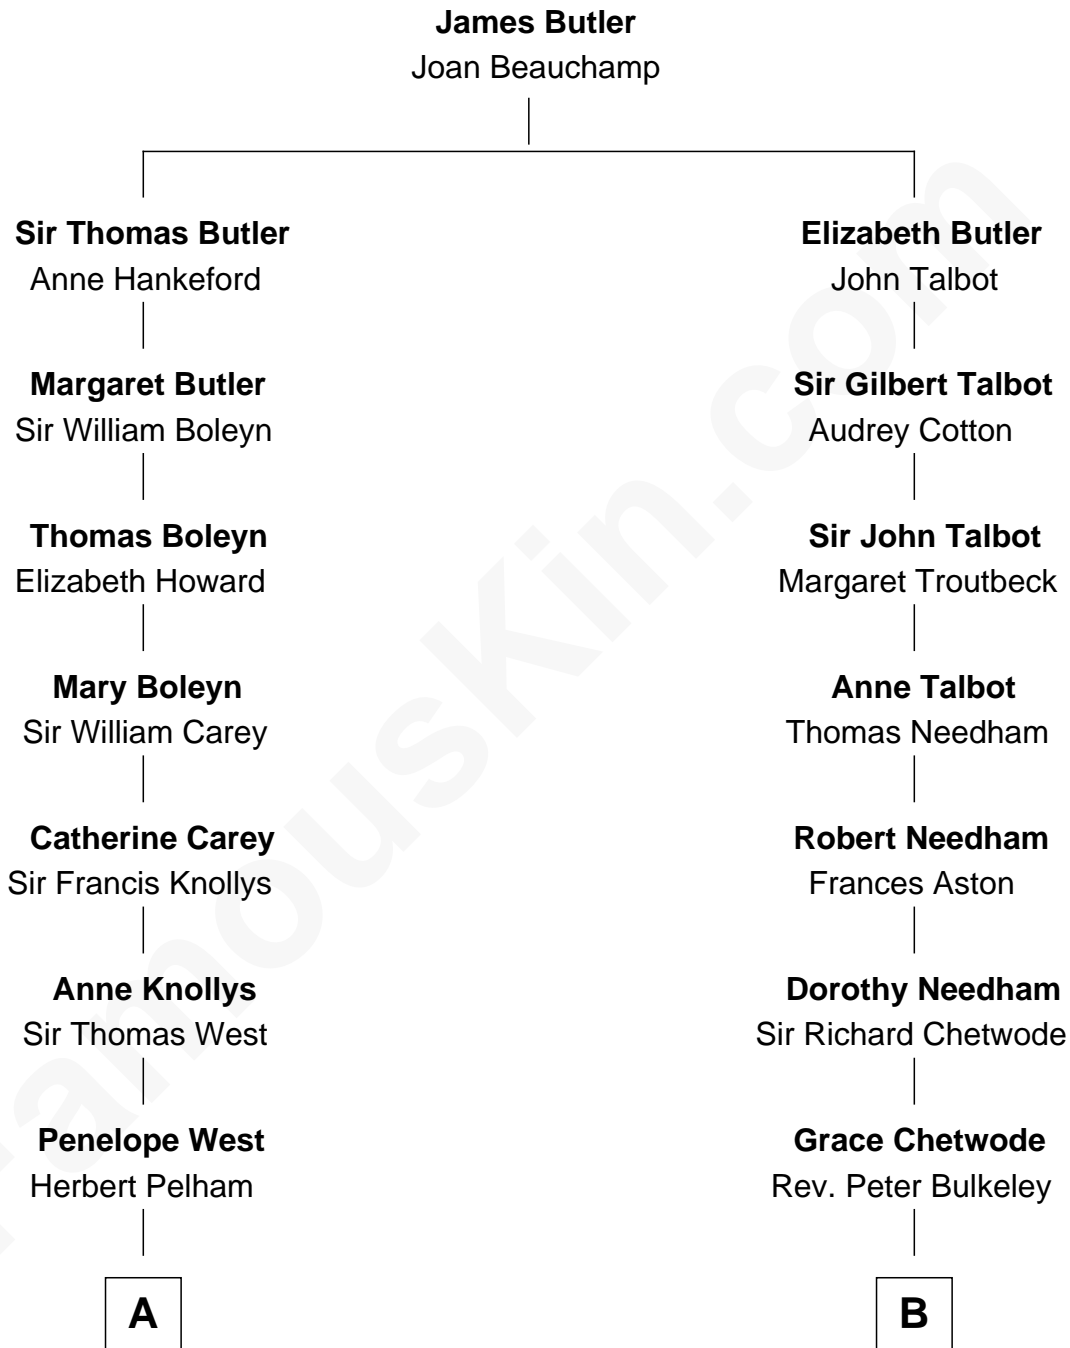

## Relationship Chart of

### John Cena

*Movie Actor and WWE Pro Wrestler*

**13th cousin 6 times removed of**

### Jay Gould

*American Railroad "Robber Baron"*

**C**

**Natalie Nichols**  
Ulysses John Lupien

**Carol Frances Lupien**  
John Joseph Cena

**John Cena**  
*Actor and Pro Wrestler*

FamousKin.com