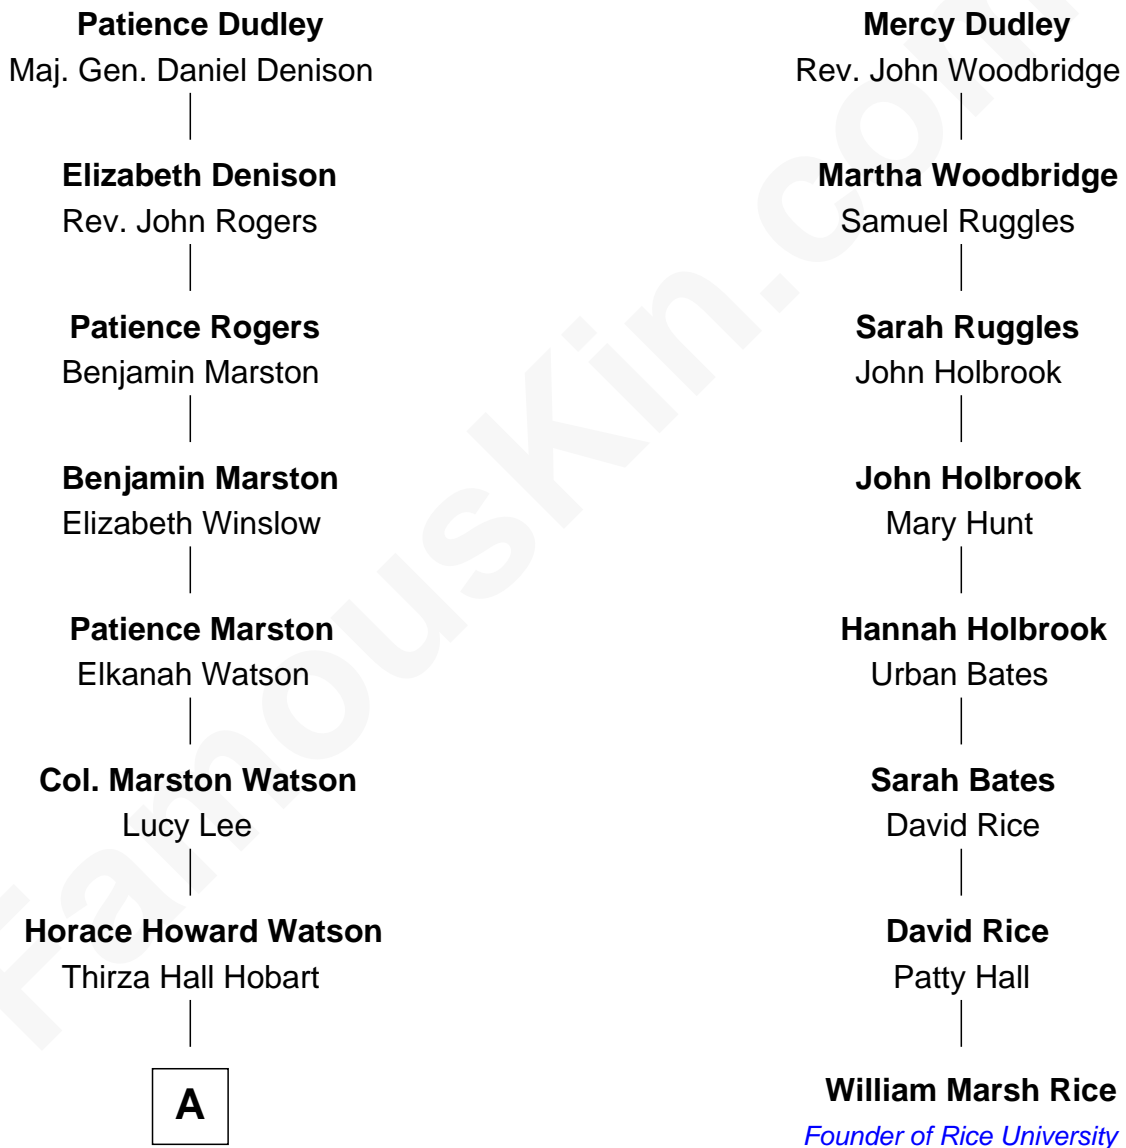

FamousKin.com

Relationship Chart of

John Cena

Movie Actor and WWE Pro Wrestler

7th cousin 5 times removed of

William Marsh Rice
Founder of Rice University

Gov. Thomas Dudley

Dorothy York

A

—
Agnes Lee Watson

Charles Nichols

—
Charles H. Nichols

Martha Emma Dix

—
Charles Nichols

Julia Ellen Skelton

—
Natalie Nichols