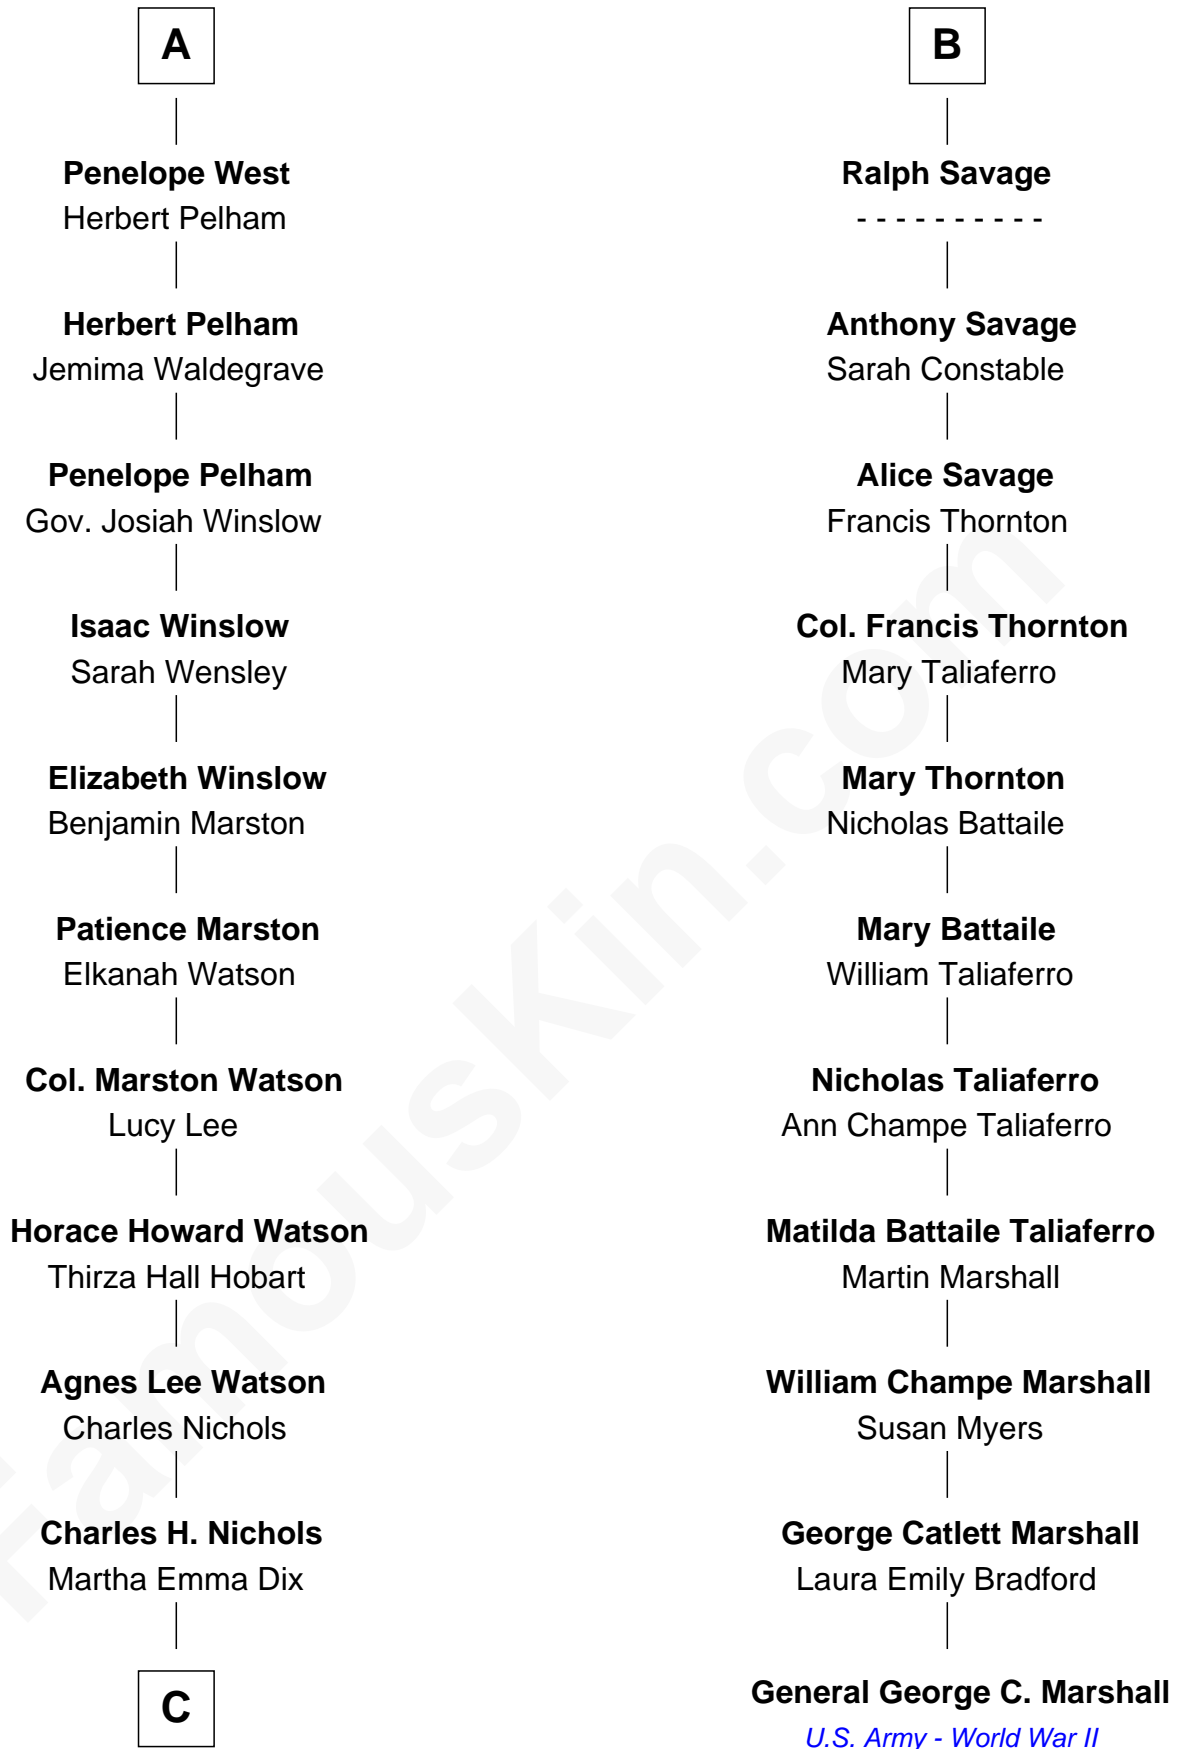

FamousKin.com

Relationship Chart of

John Cena

Movie Actor and WWE Pro Wrestler

17th cousin 3 times removed of

General George C. Marshall

Author of "The Marshall Plan"

C

—
Charles Nichols
Julia Ellen Skelton

—
Natalie Nichols
Ulysses John Lupien

—
Carol Frances Lupien
John Joseph Cena

—
John Cena
Actor and Pro Wrestler

FamousKin.com