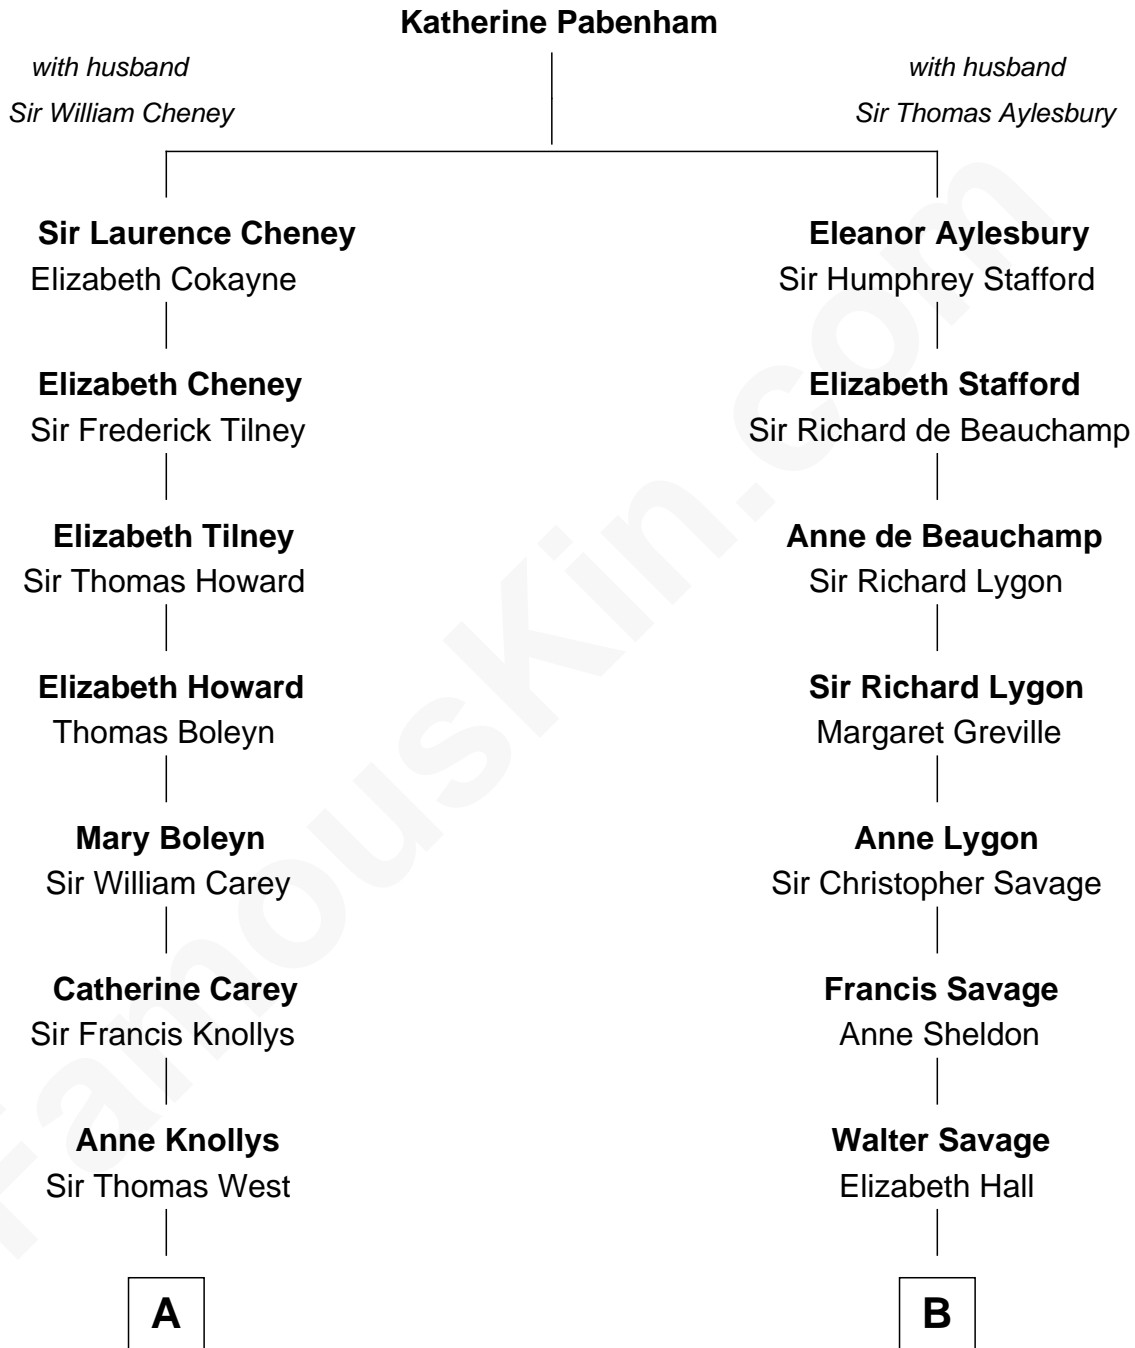

FamousKin.com

Relationship Chart of

John Cena

Movie Actor and WWE Pro Wrestler

17th cousin 3 times removed of

General George C. Marshall

Author of "The Marshall Plan"

C

—
Charles Nichols
Julia Ellen Skelton

—
Natalie Nichols
Ulysses John Lupien

—
Carol Frances Lupien
John Joseph Cena

—
John Cena
Actor and Pro Wrestler

FamousKin.com