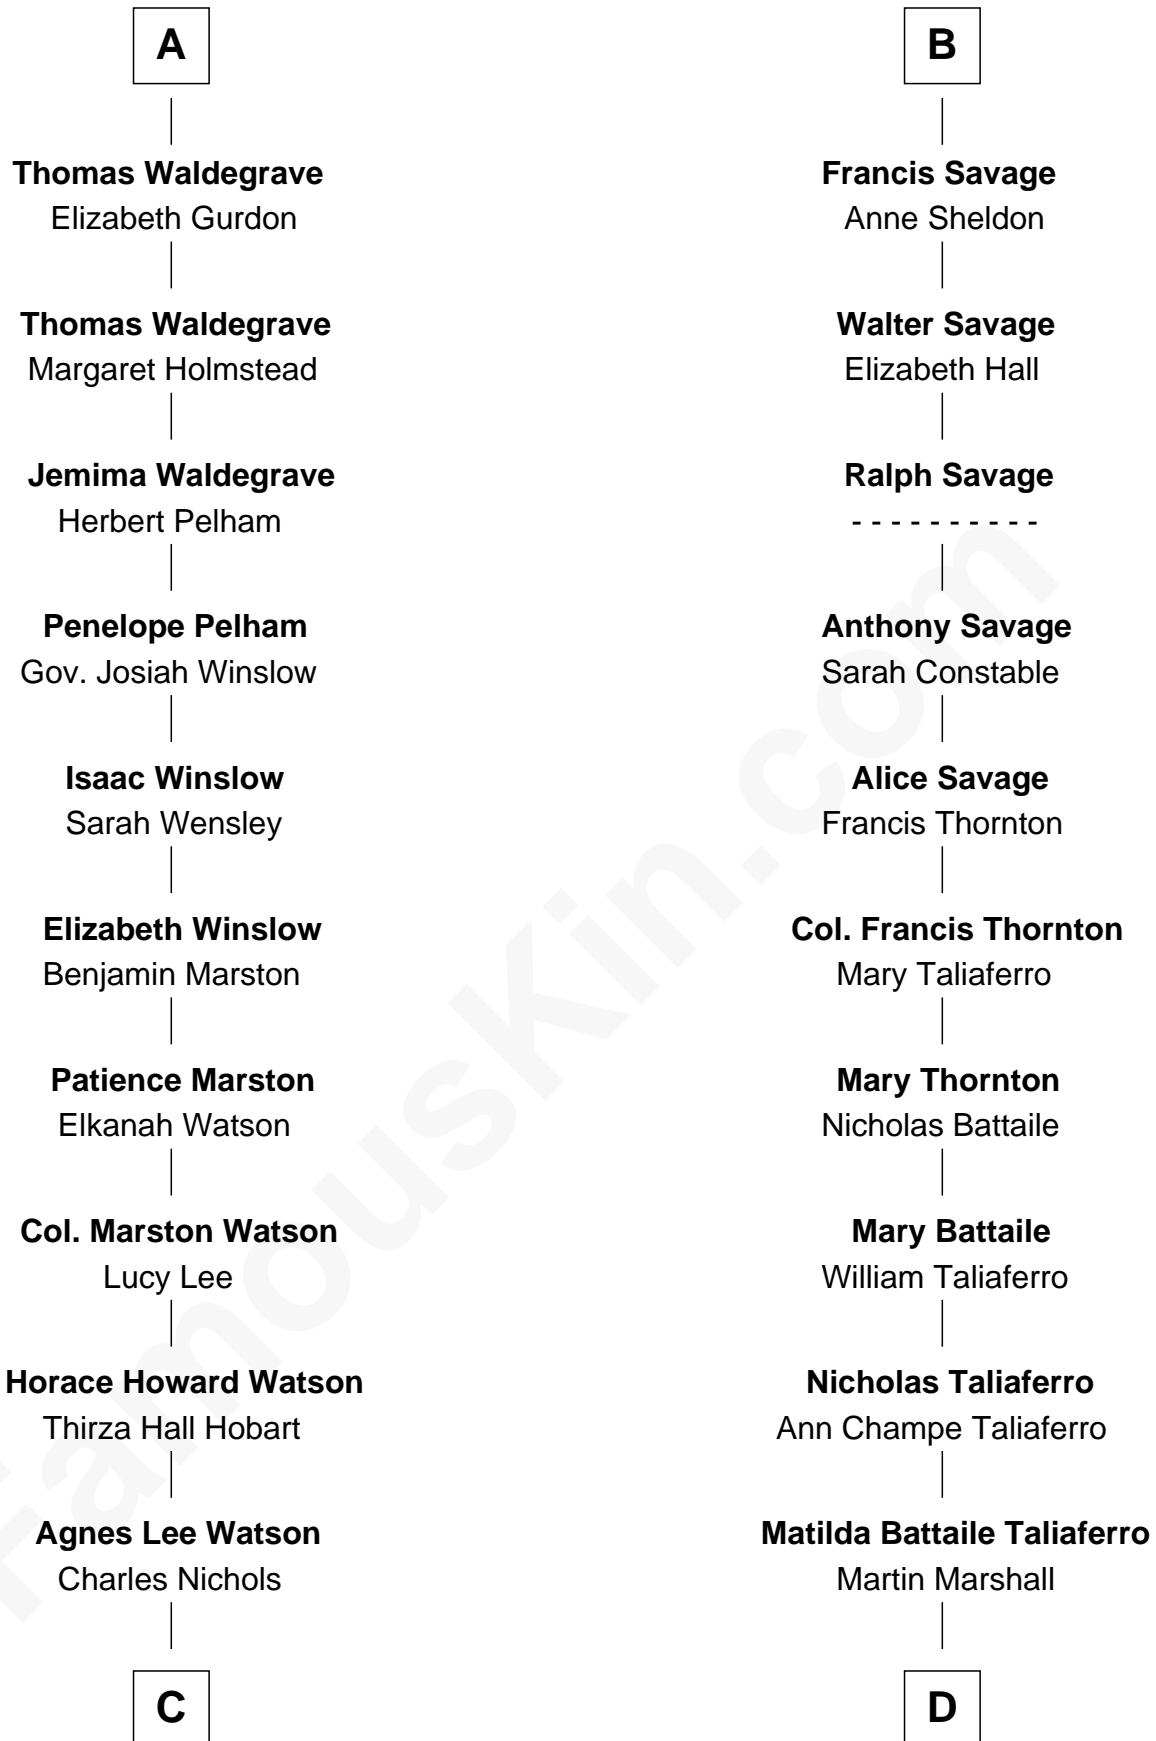

## Relationship Chart of

### John Cena

Movie Actor and WWE Pro Wrestler

19th cousin 2 times removed of

**General George C. Marshall**  
Author of "The Marshall Plan"

**C**

**Charles H. Nichols**

Martha Emma Dix

**Charles Nichols**