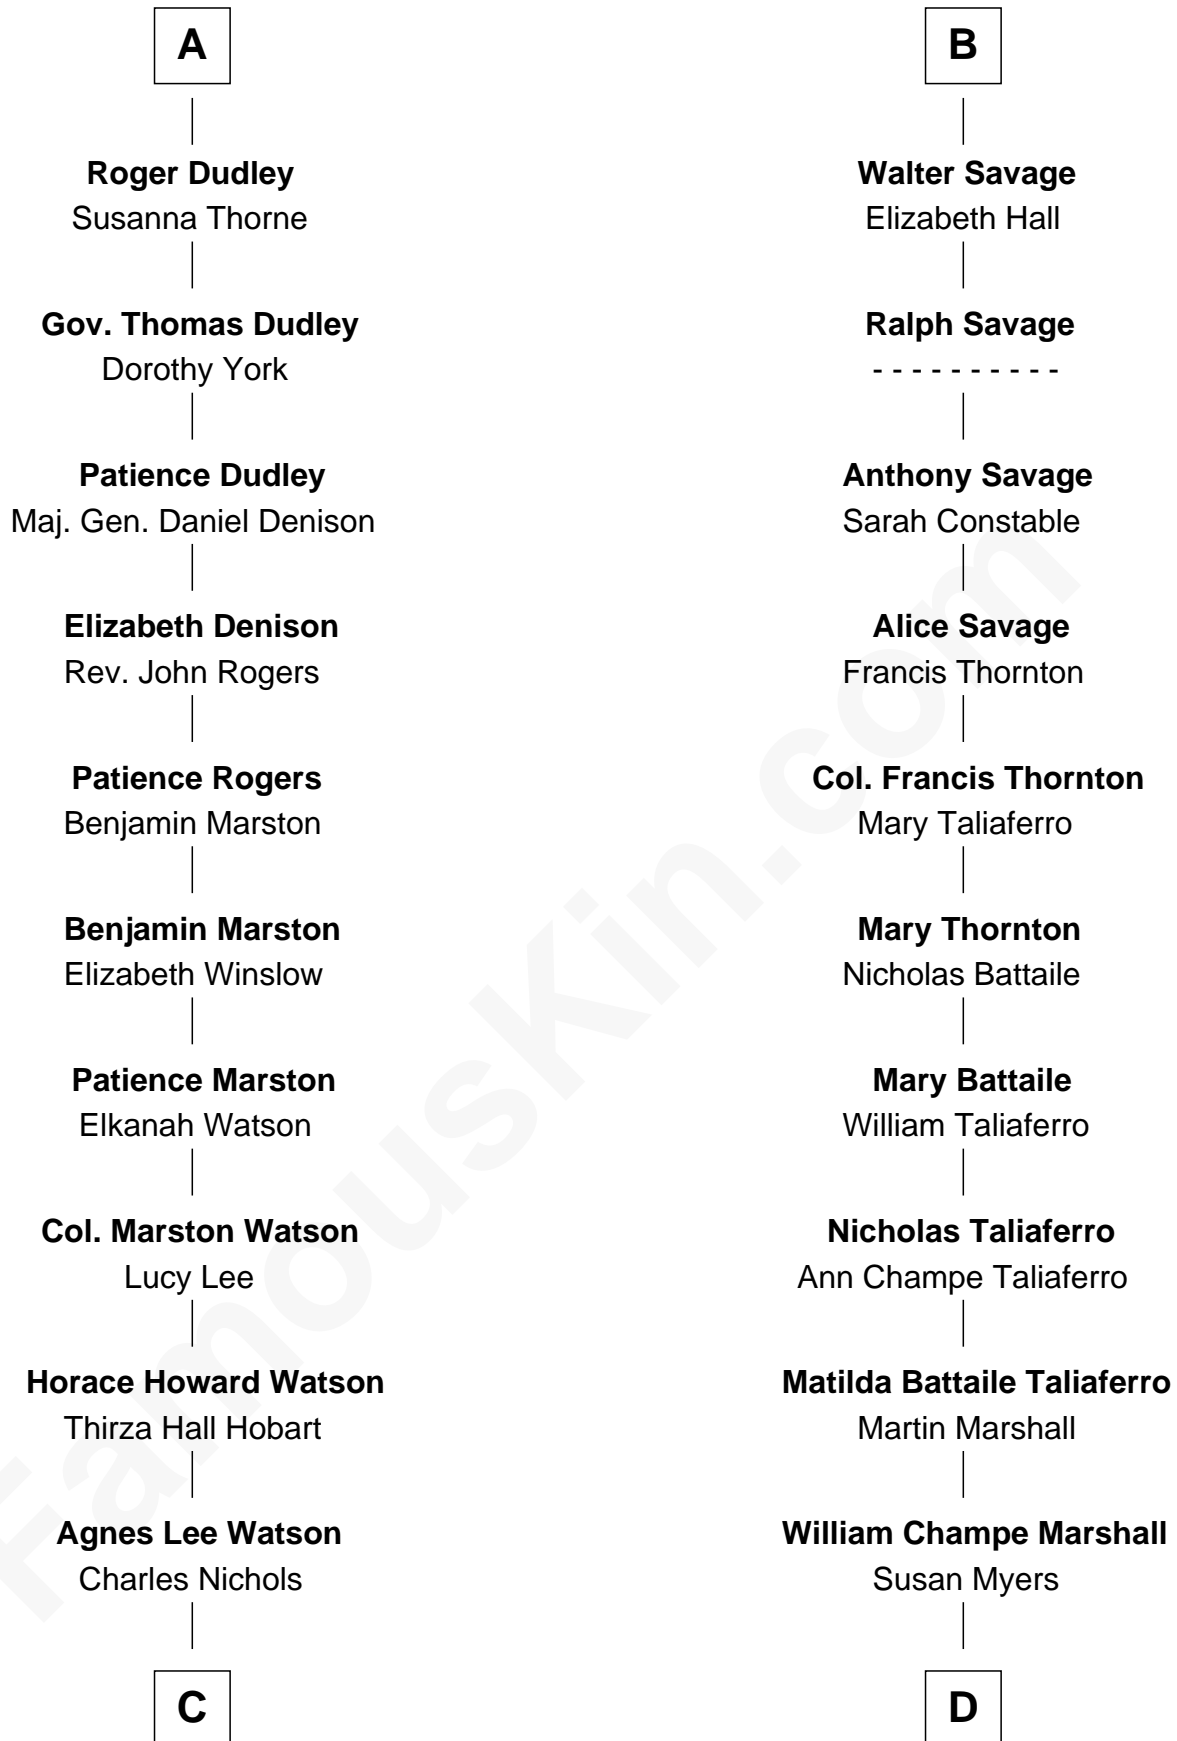

FamousKin.com

Relationship Chart of

John Cena

Movie Actor and WWE Pro Wrestler

18th cousin 3 times removed of

General George C. Marshall

Author of "The Marshall Plan"

C