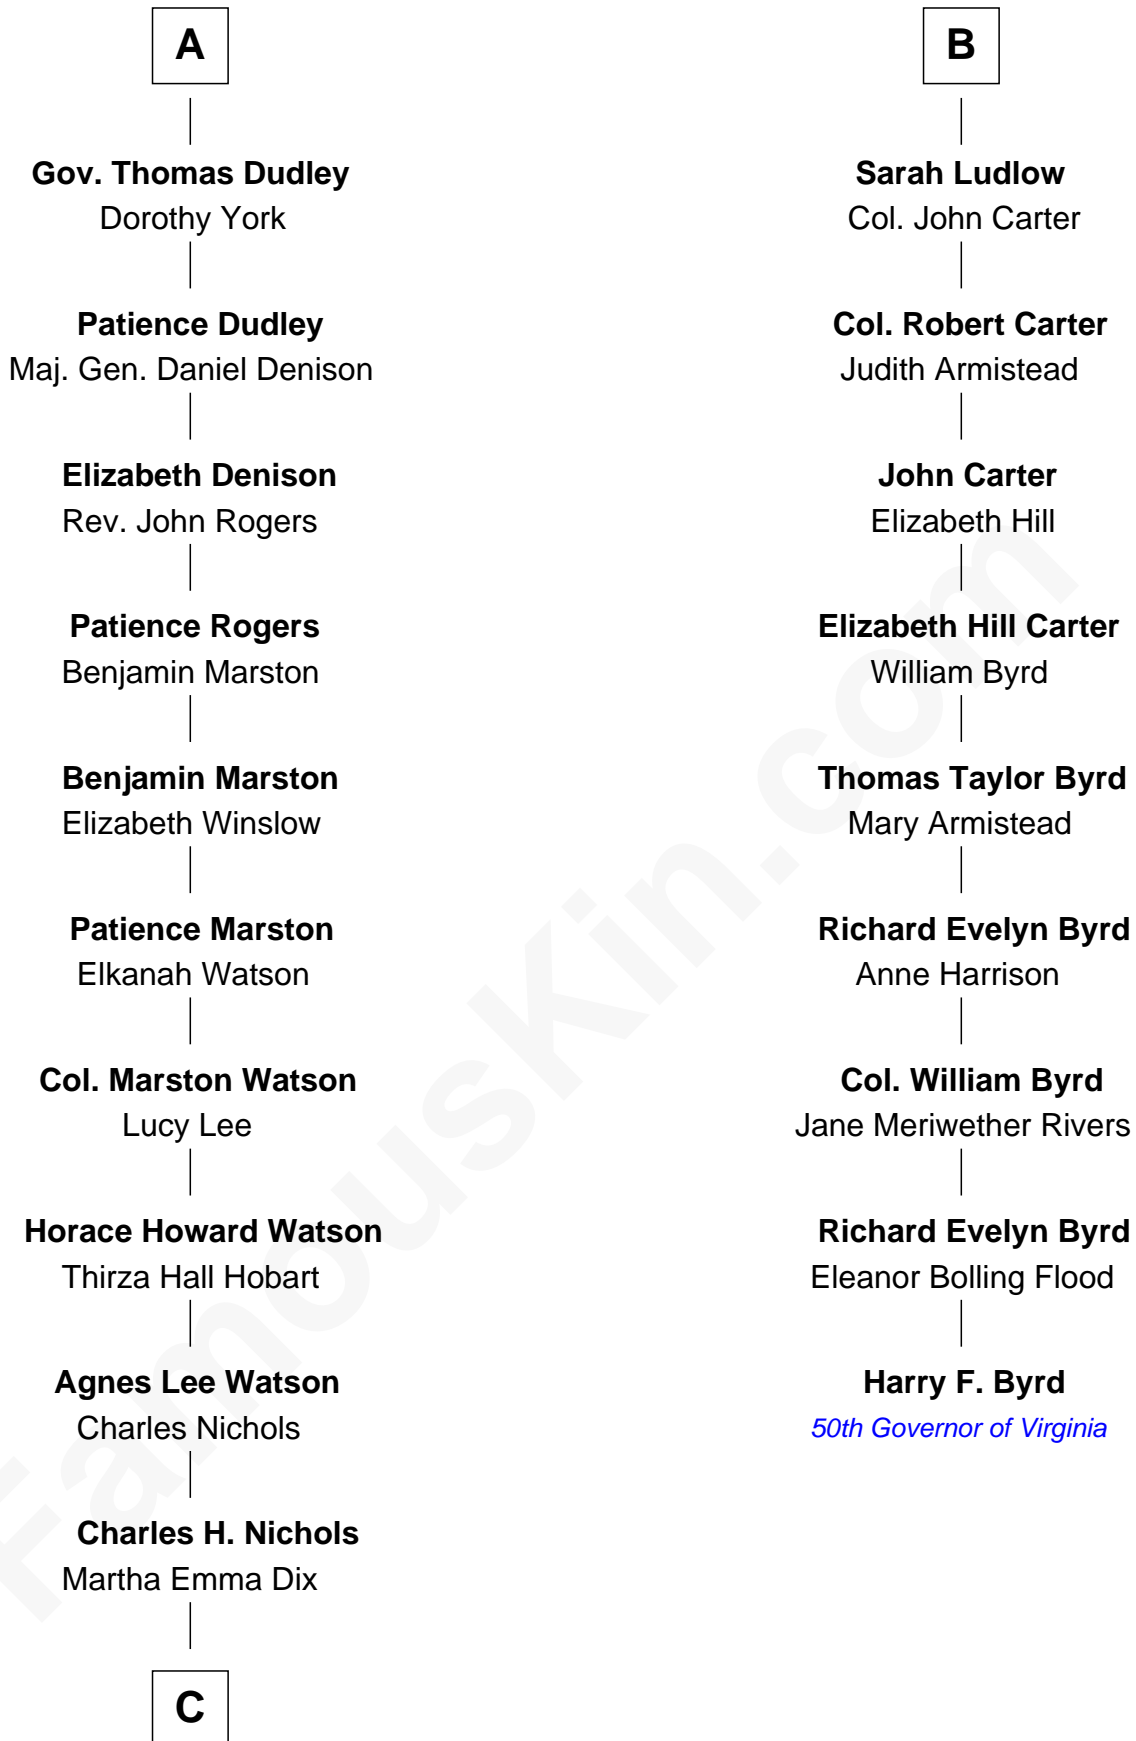

FamousKin.com

Relationship Chart of

John Cena

Movie Actor and WWE Pro Wrestler

15th cousin 5 times removed of

Harry F. Byrd

50th Governor of Virginia

C

—
Charles Nichols
Julia Ellen Skelton

—
Natalie Nichols
Ulysses John Lupien

—
Carol Frances Lupien
John Joseph Cena

—
John Cena
Actor and Pro Wrestler

FamousKin.com