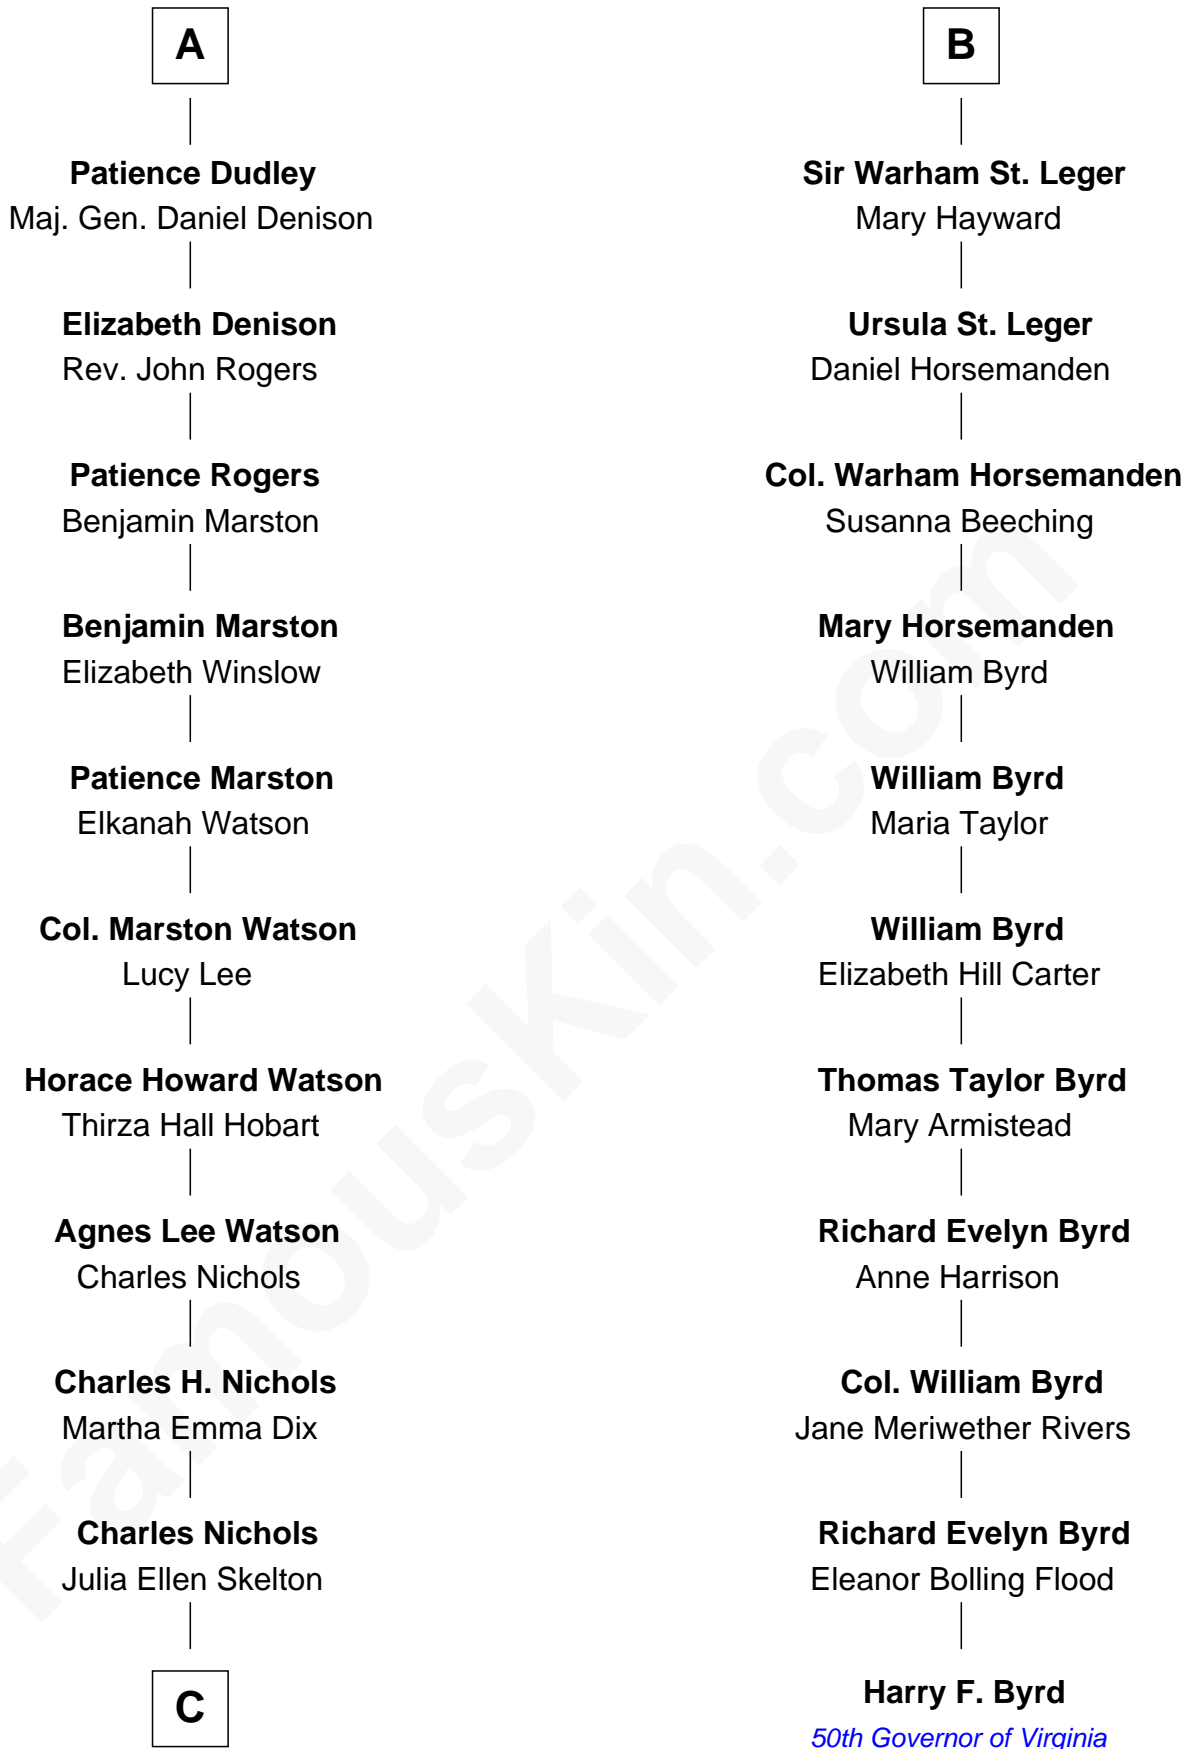

FamousKin.com

Relationship Chart of

John Cena

Movie Actor and WWE Pro Wrestler

17th cousin 2 times removed of

Harry F. Byrd

50th Governor of Virginia

C