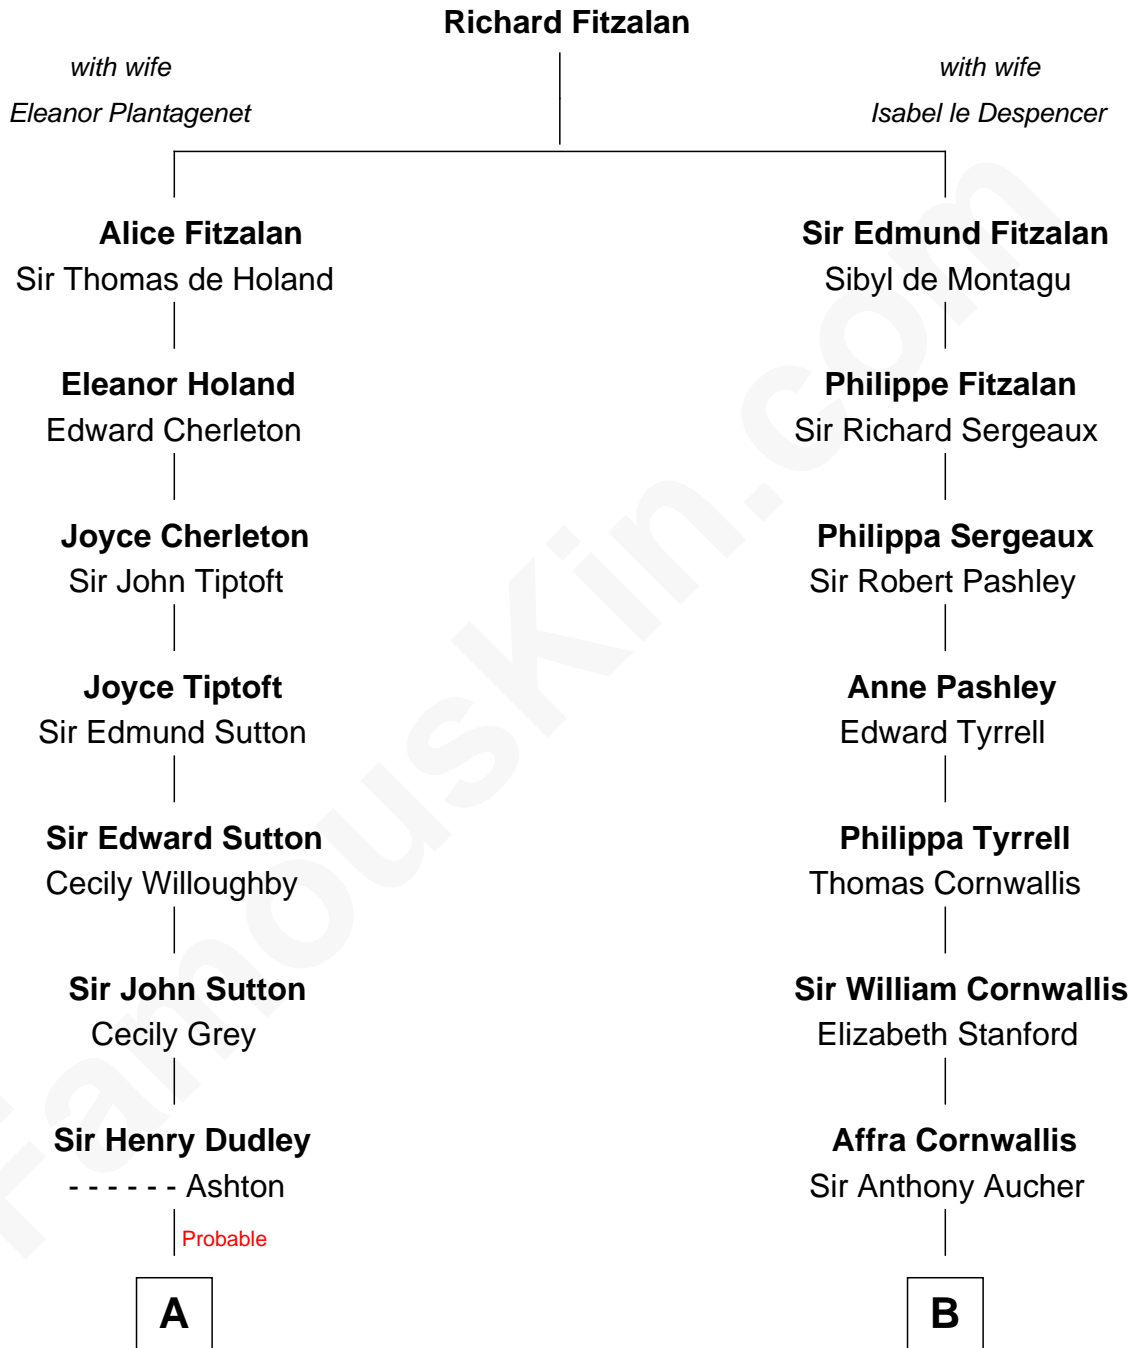

FamousKin.com Relationship Chart of

John Cena

Movie Actor and WWE Pro Wrestler

21st cousin of

Harry F. Byrd

50th Governor of Virginia

C

Charles H. Nichols

Actor and Pro Wrestler

D

Eliza Bolling West

Dr. Joel Walker Flood

Col. Henry De La Warr Flood

Mary Elizabeth Trent

Joel Walker Flood

Ella Faulkner