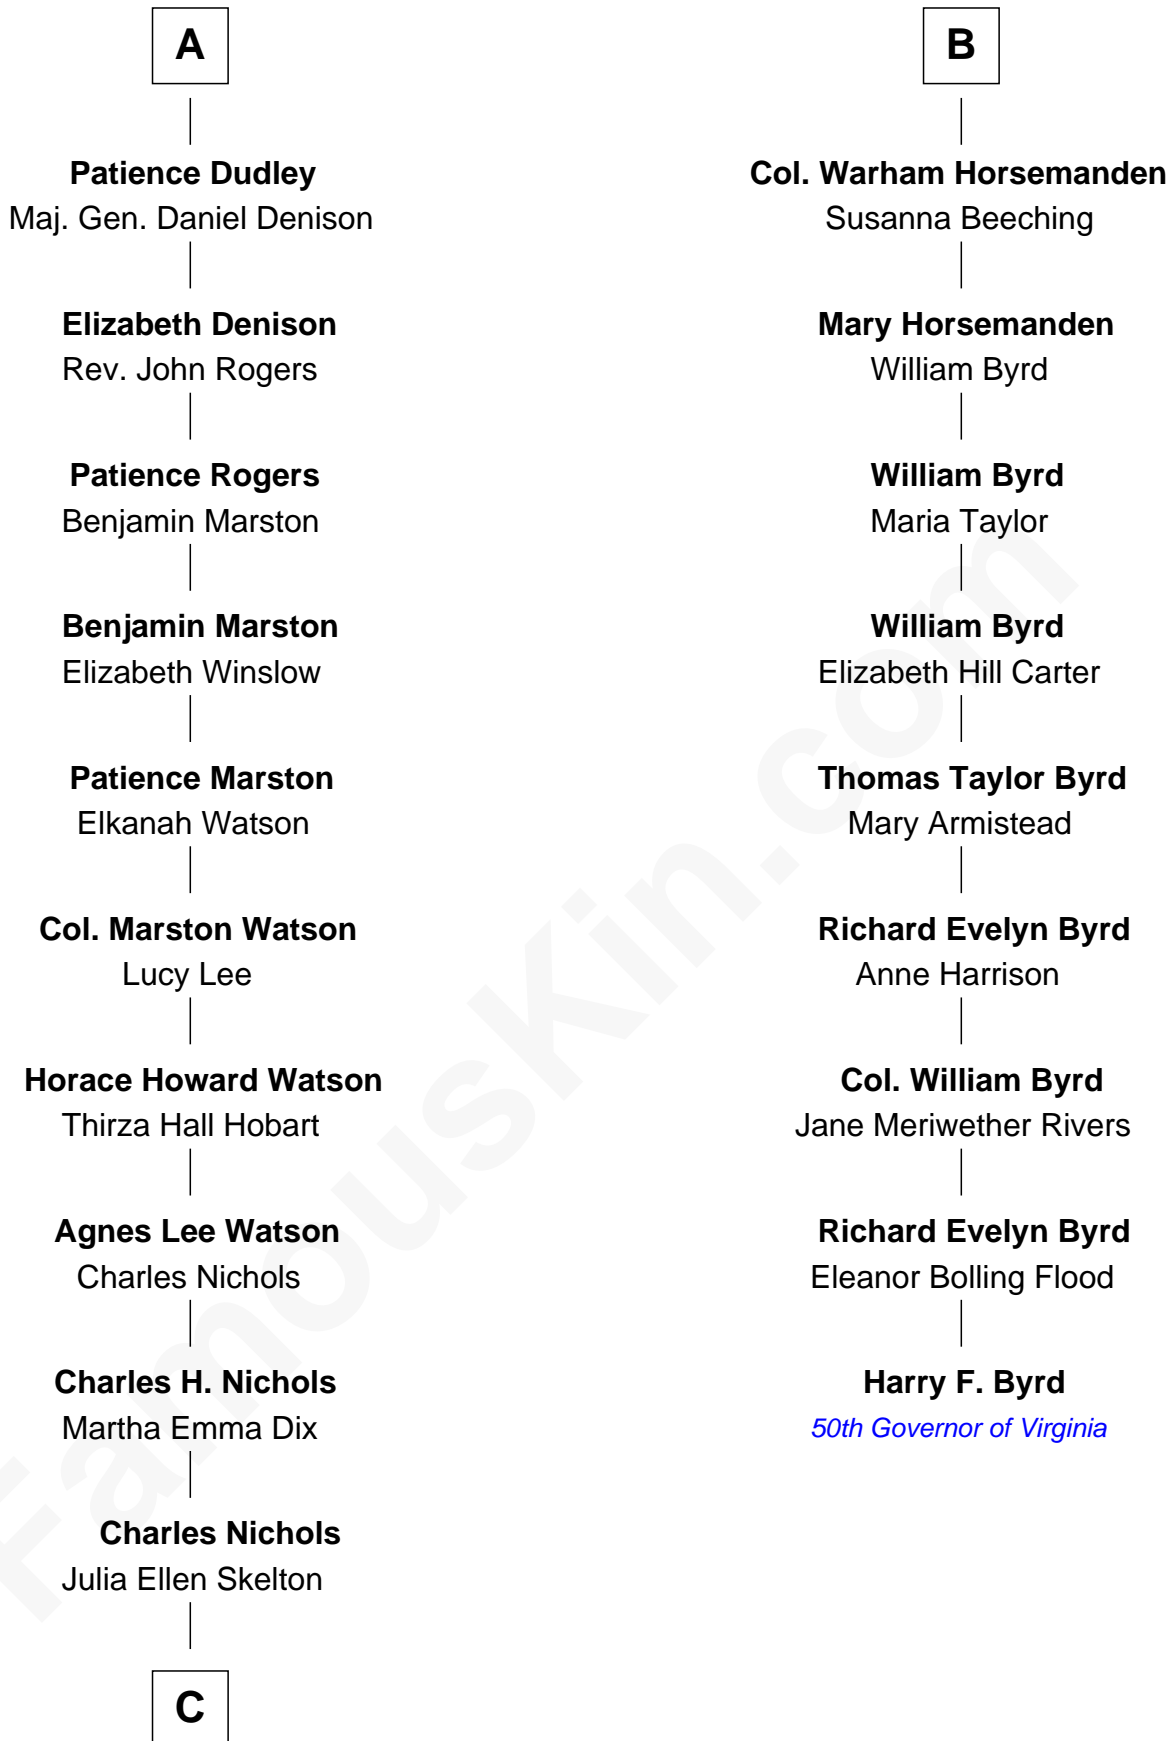

FamousKin.com

Relationship Chart of

John Cena

Movie Actor and WWE Pro Wrestler

15th cousin 4 times removed of

Harry F. Byrd

50th Governor of Virginia

C