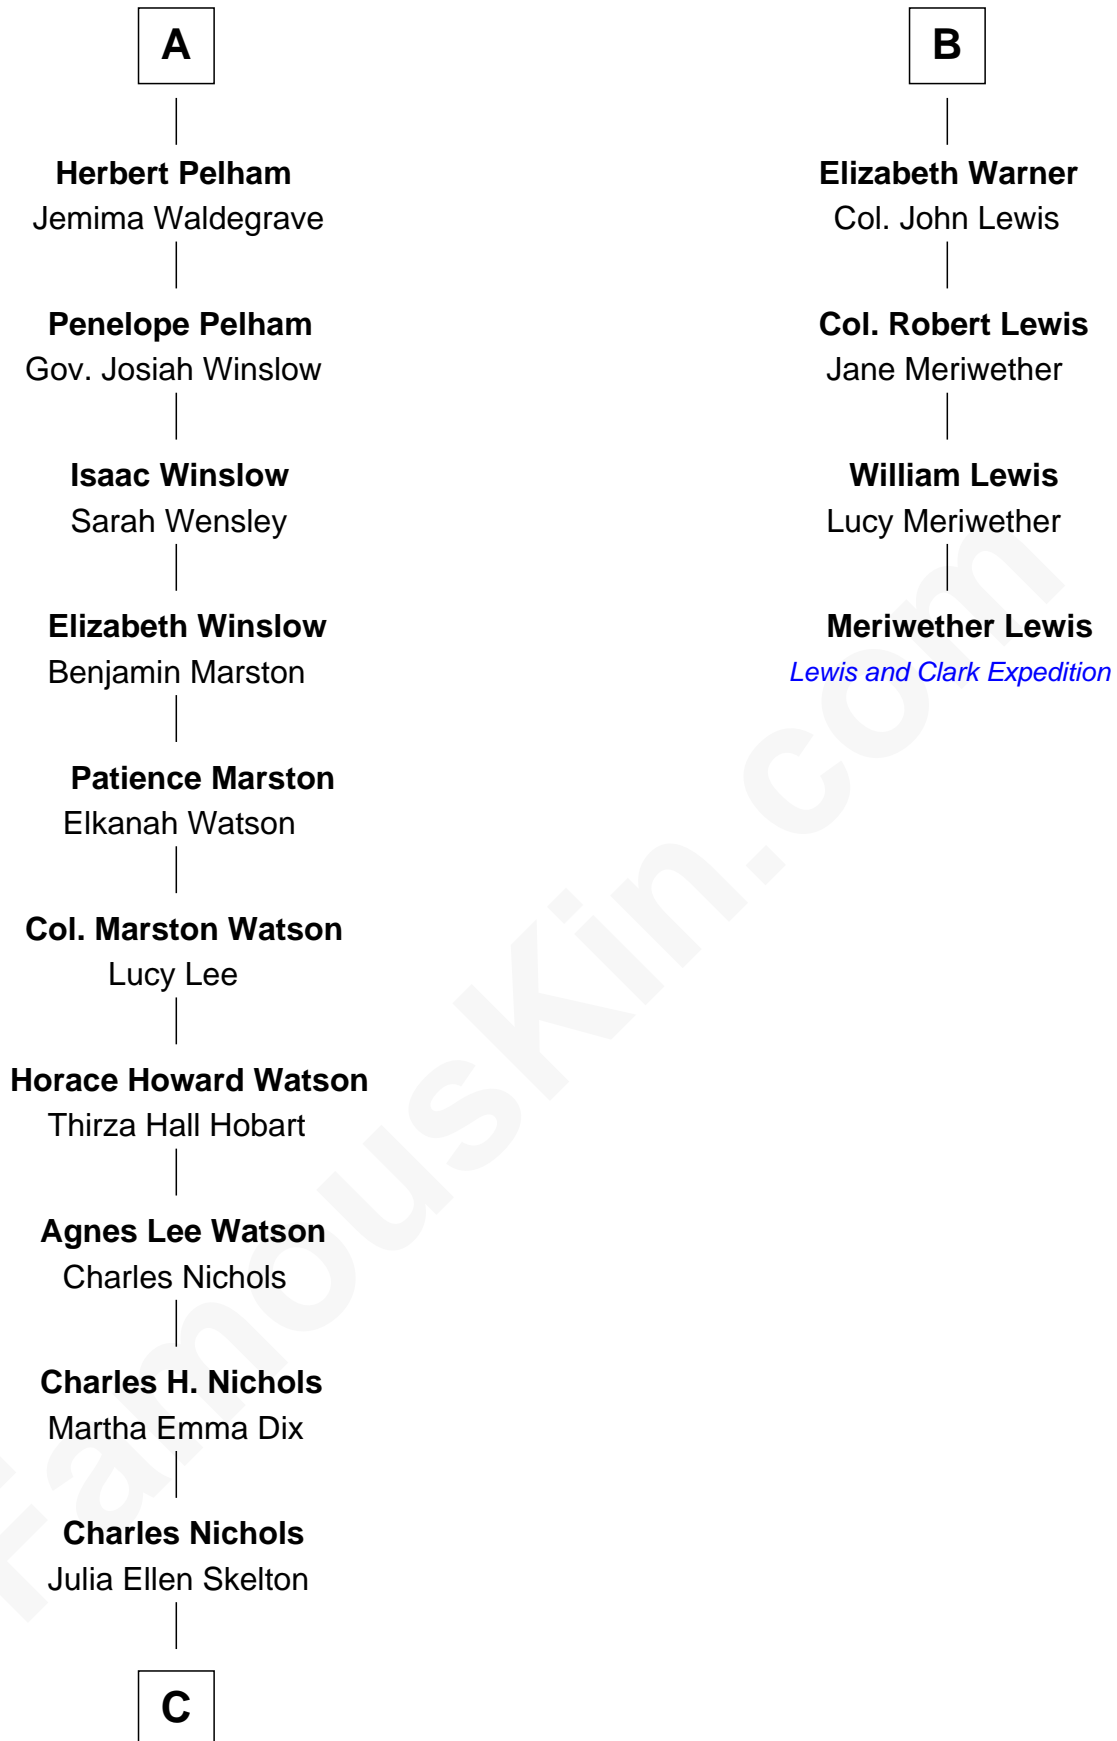

## Relationship Chart of

### Meriwether Lewis

Lewis and Clark Expedition

**Sir Lionel de Welles**

Joan de Waterton

**C**

**Natalie Nichols**  
Ulysses John Lupien

**Carol Frances Lupien**  
John Joseph Cena

**John Cena**  
*Actor and Pro Wrestler*