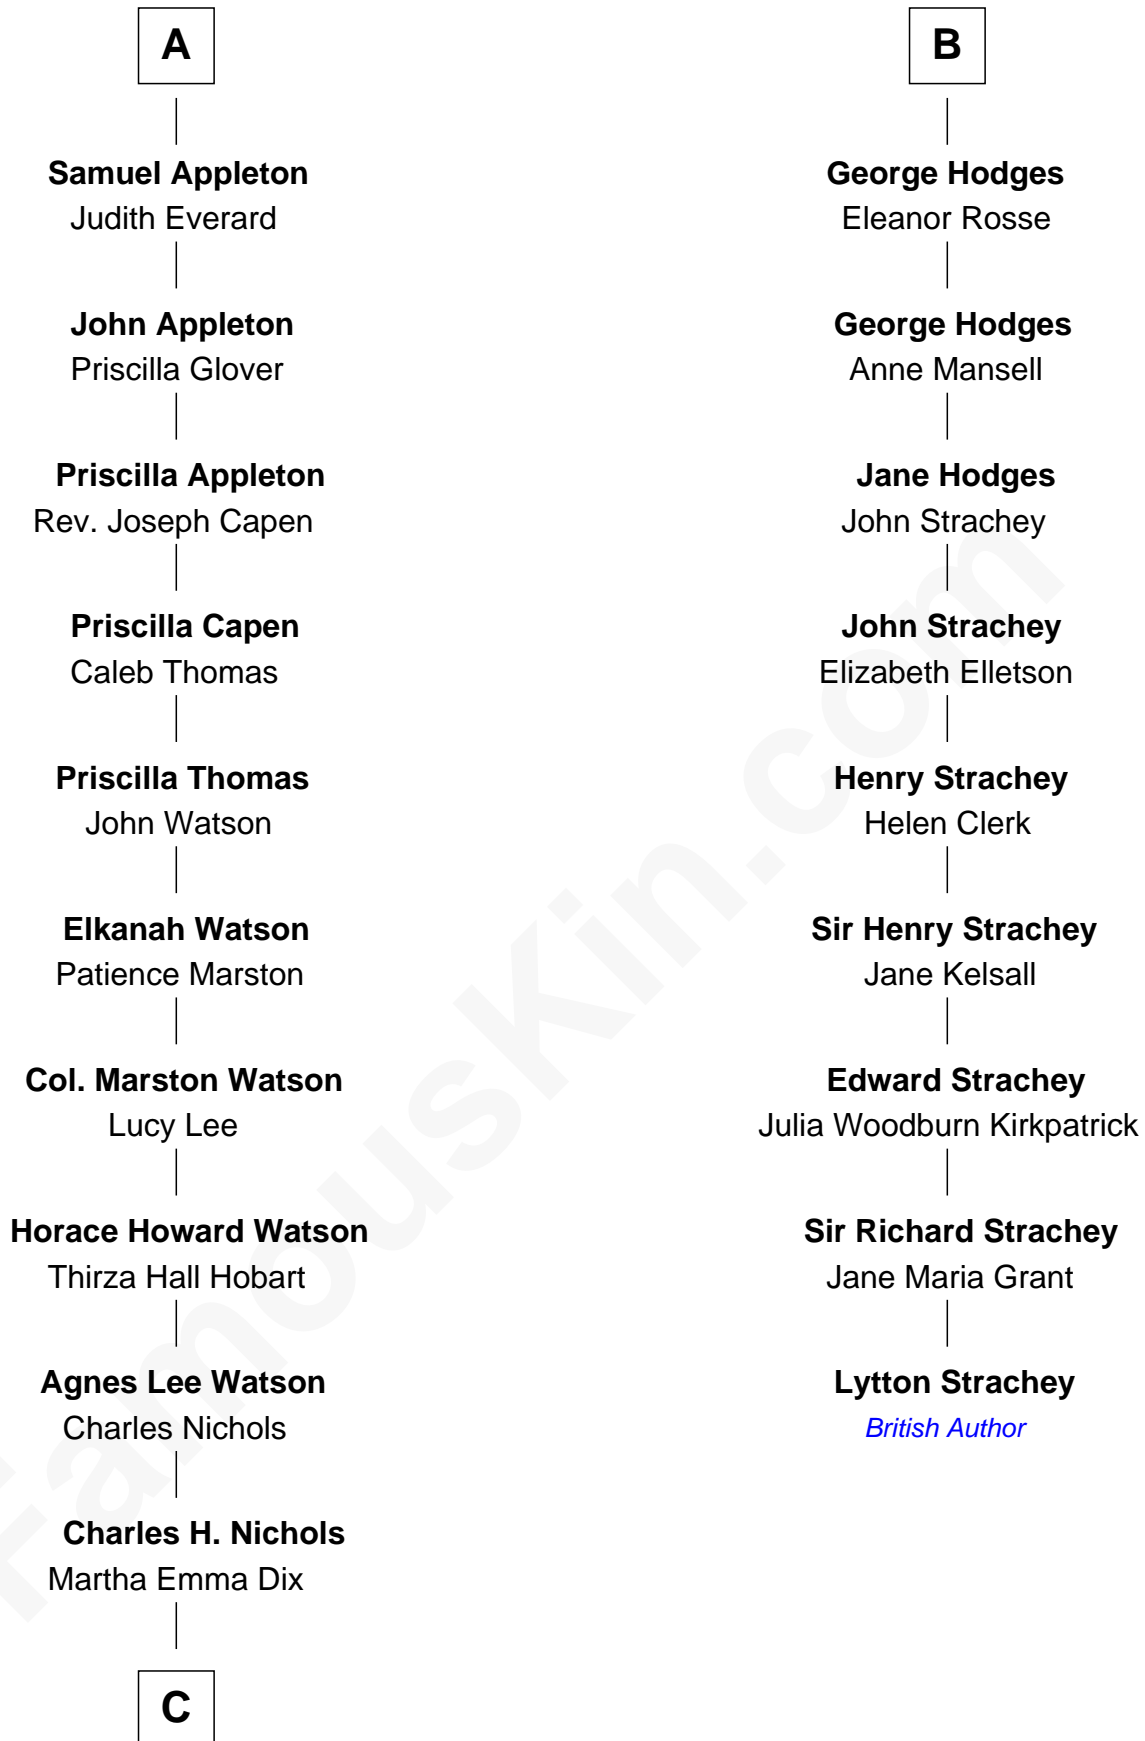

FamousKin.com

Relationship Chart of

John Cena

Movie Actor and WWE Pro Wrestler

15th cousin 5 times removed of

Lytton Strachey

Author and Co-Founder of Bloomsbury Group

Gruffydd Fychan ap Gruffydd

Elen ferch Thomas ap Llewelyn

Lowri ferch Gruffydd Fychan

Robert Puleston

Angharad Puleston

Edwart Trevor ap Daffyd

Rose Trevor ferch Edwart

Otewell Worsley

Margaret Worsley

Owen Glendower

Margaret Hanmer

Janet ferch Owain

Sir John de Croft

William de Croft

Margaret Walwyn

Richard Croft

Anne Fox

Anne Croft

John Rodney

George Rodney

Elizabeth Kirton

Agatha Rodney

Thomas Hodges

B

C