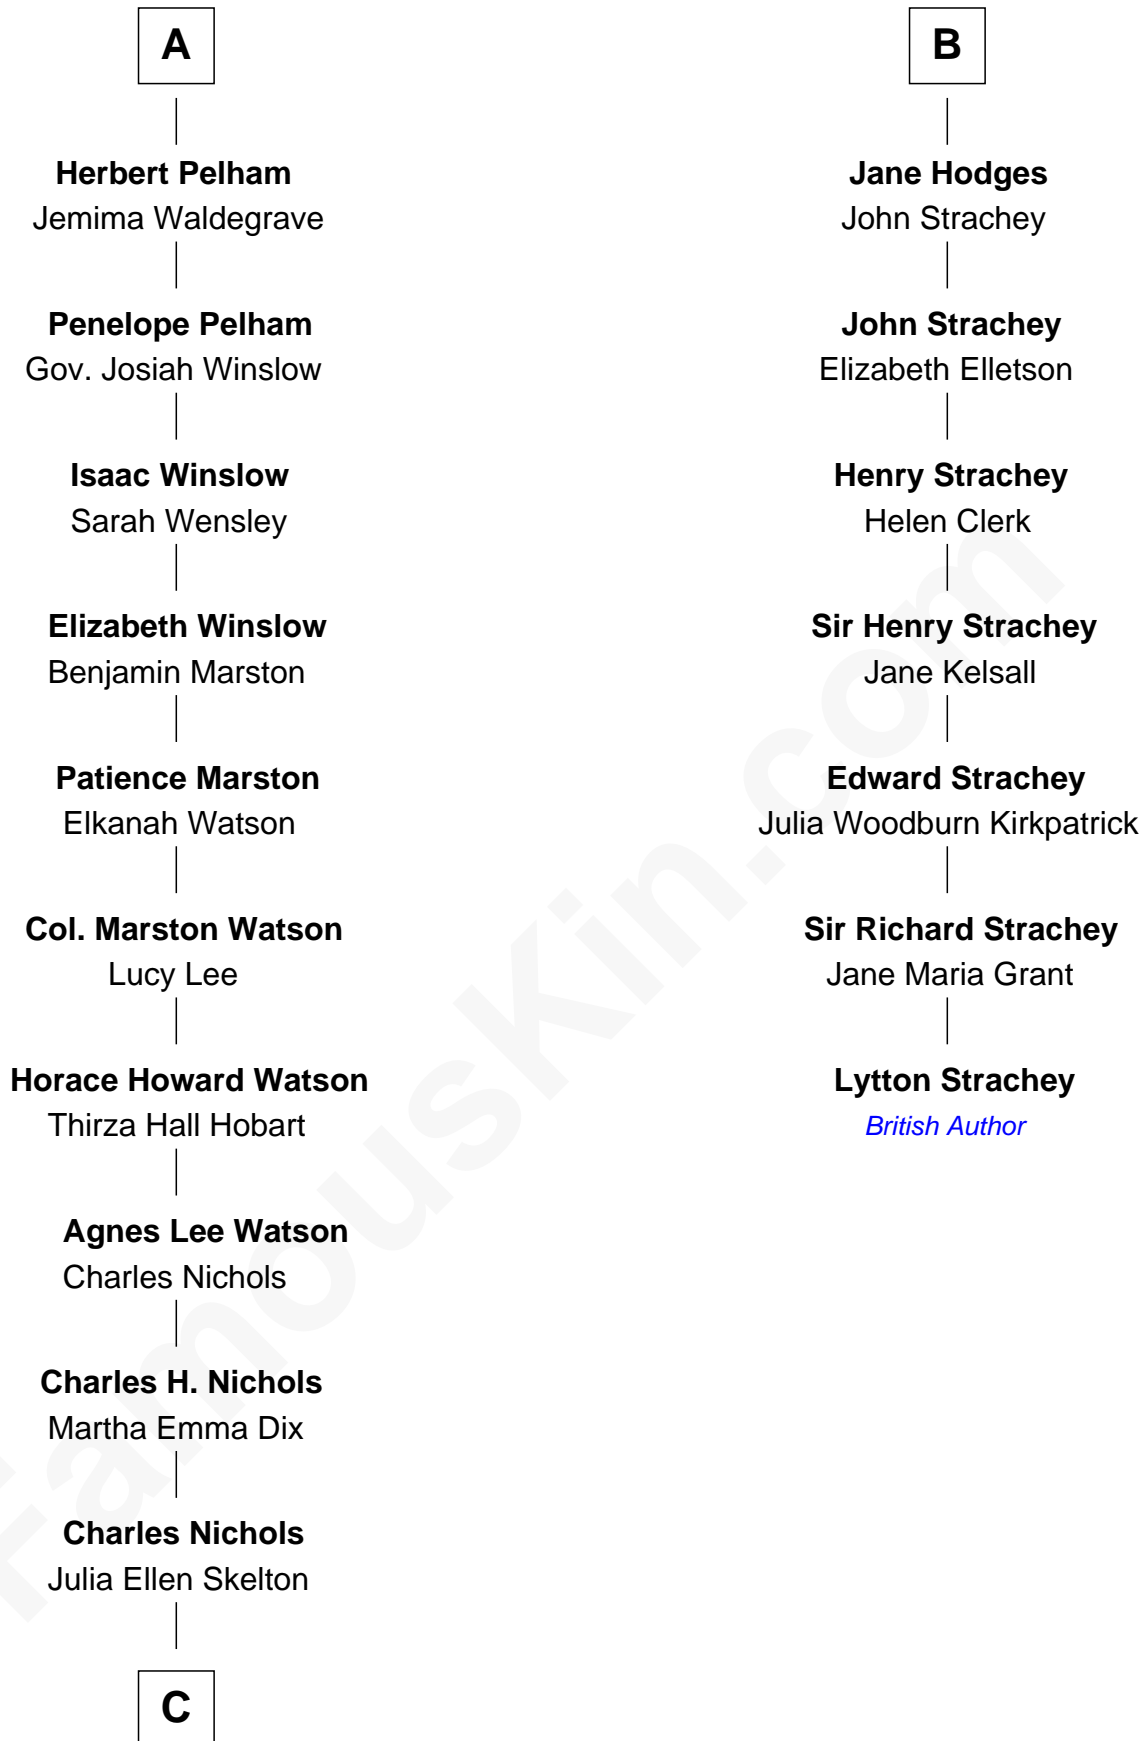

FamousKin.com

Relationship Chart of

John Cena

Movie Actor and WWE Pro Wrestler

13th cousin 6 times removed of

Lytton Strachey

Author and Co-Founder of Bloomsbury Group

C