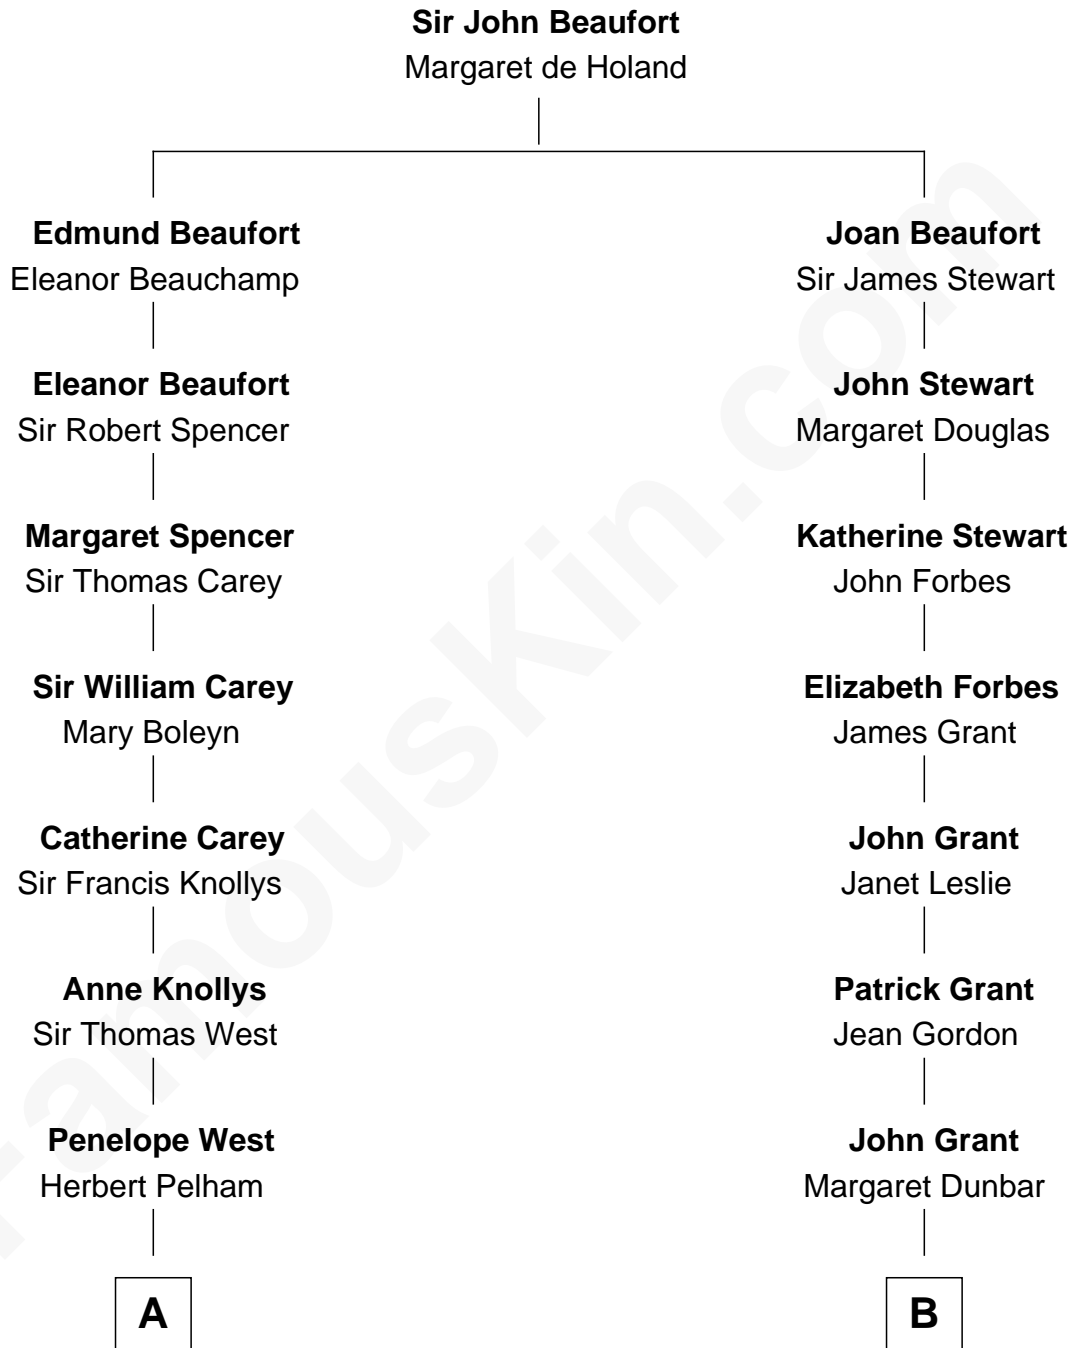

FamousKin.com

Relationship Chart of

John Cena

Movie Actor and WWE Pro Wrestler

14th cousin 5 times removed of

Lytton Strachey

Author and Co-Founder of Bloomsbury Group

C