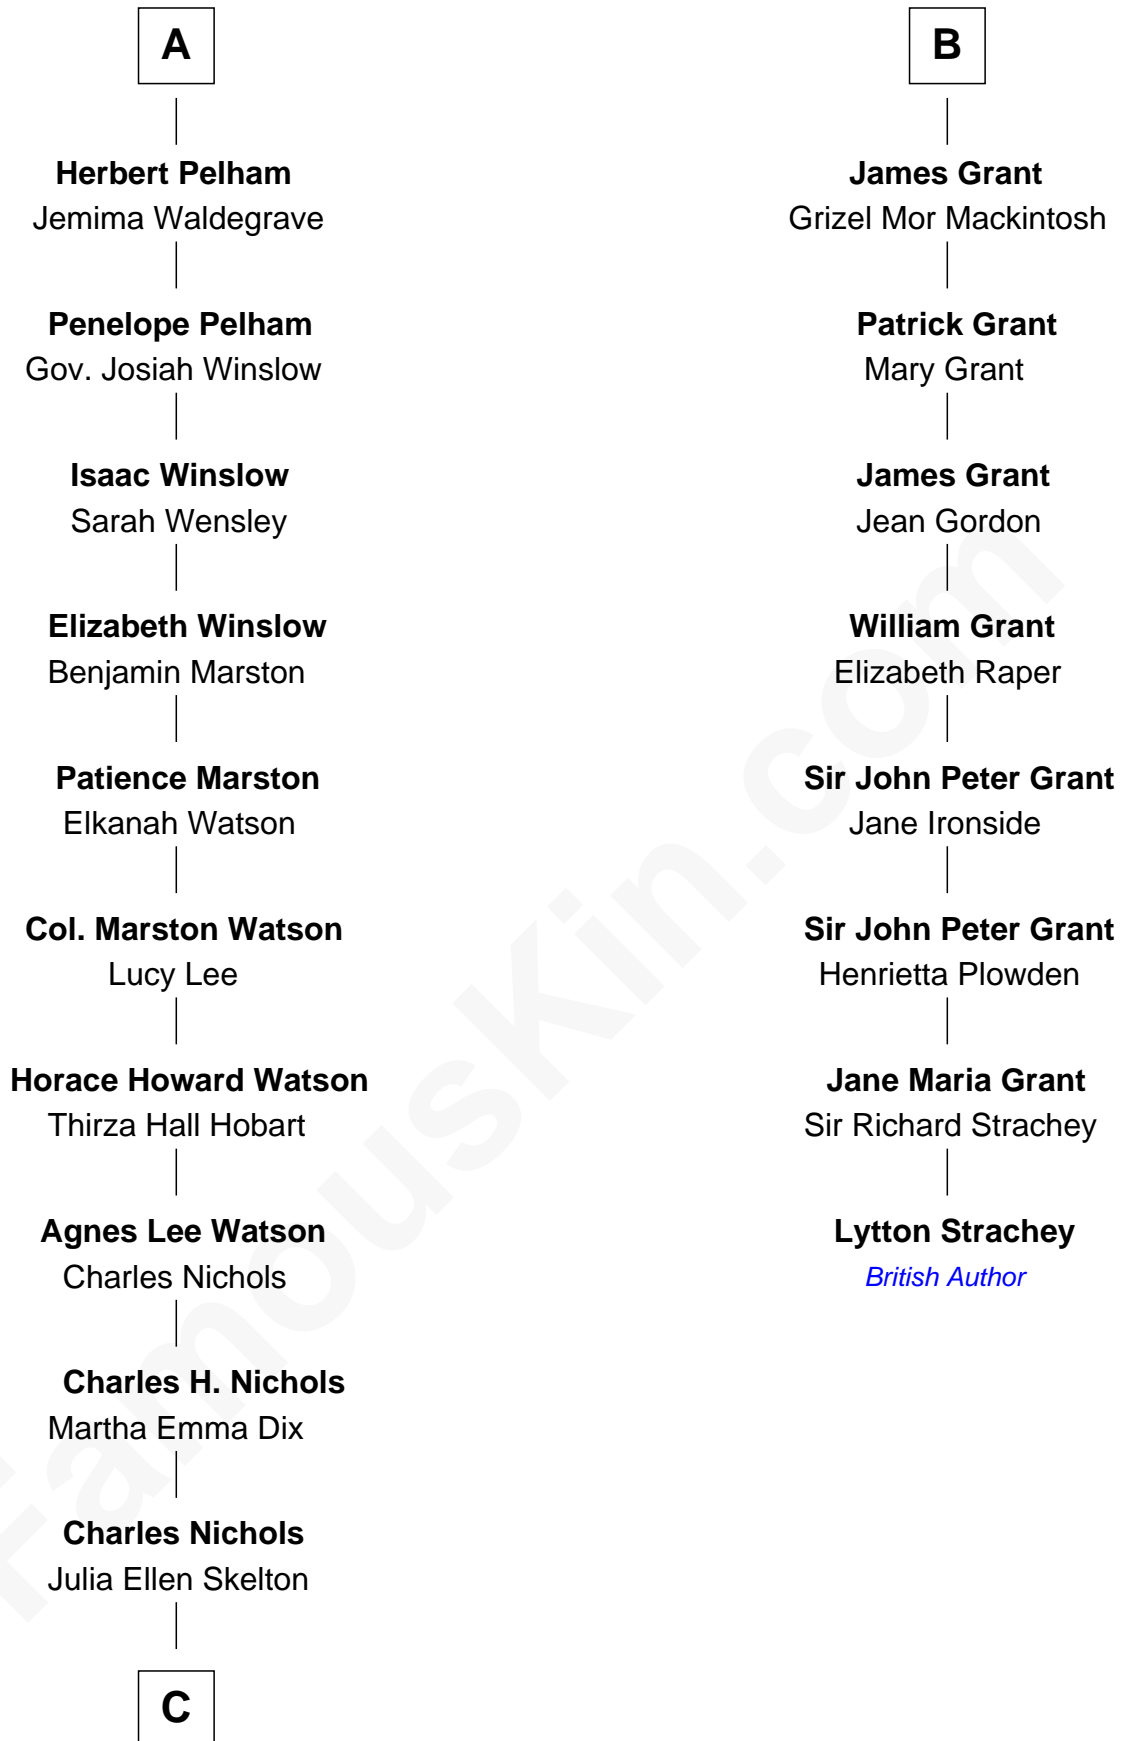

FamousKin.com

Relationship Chart of

John Cena

Movie Actor and WWE Pro Wrestler

14th cousin 5 times removed of

Lytton Strachey

Author and Co-Founder of Bloomsbury Group

C