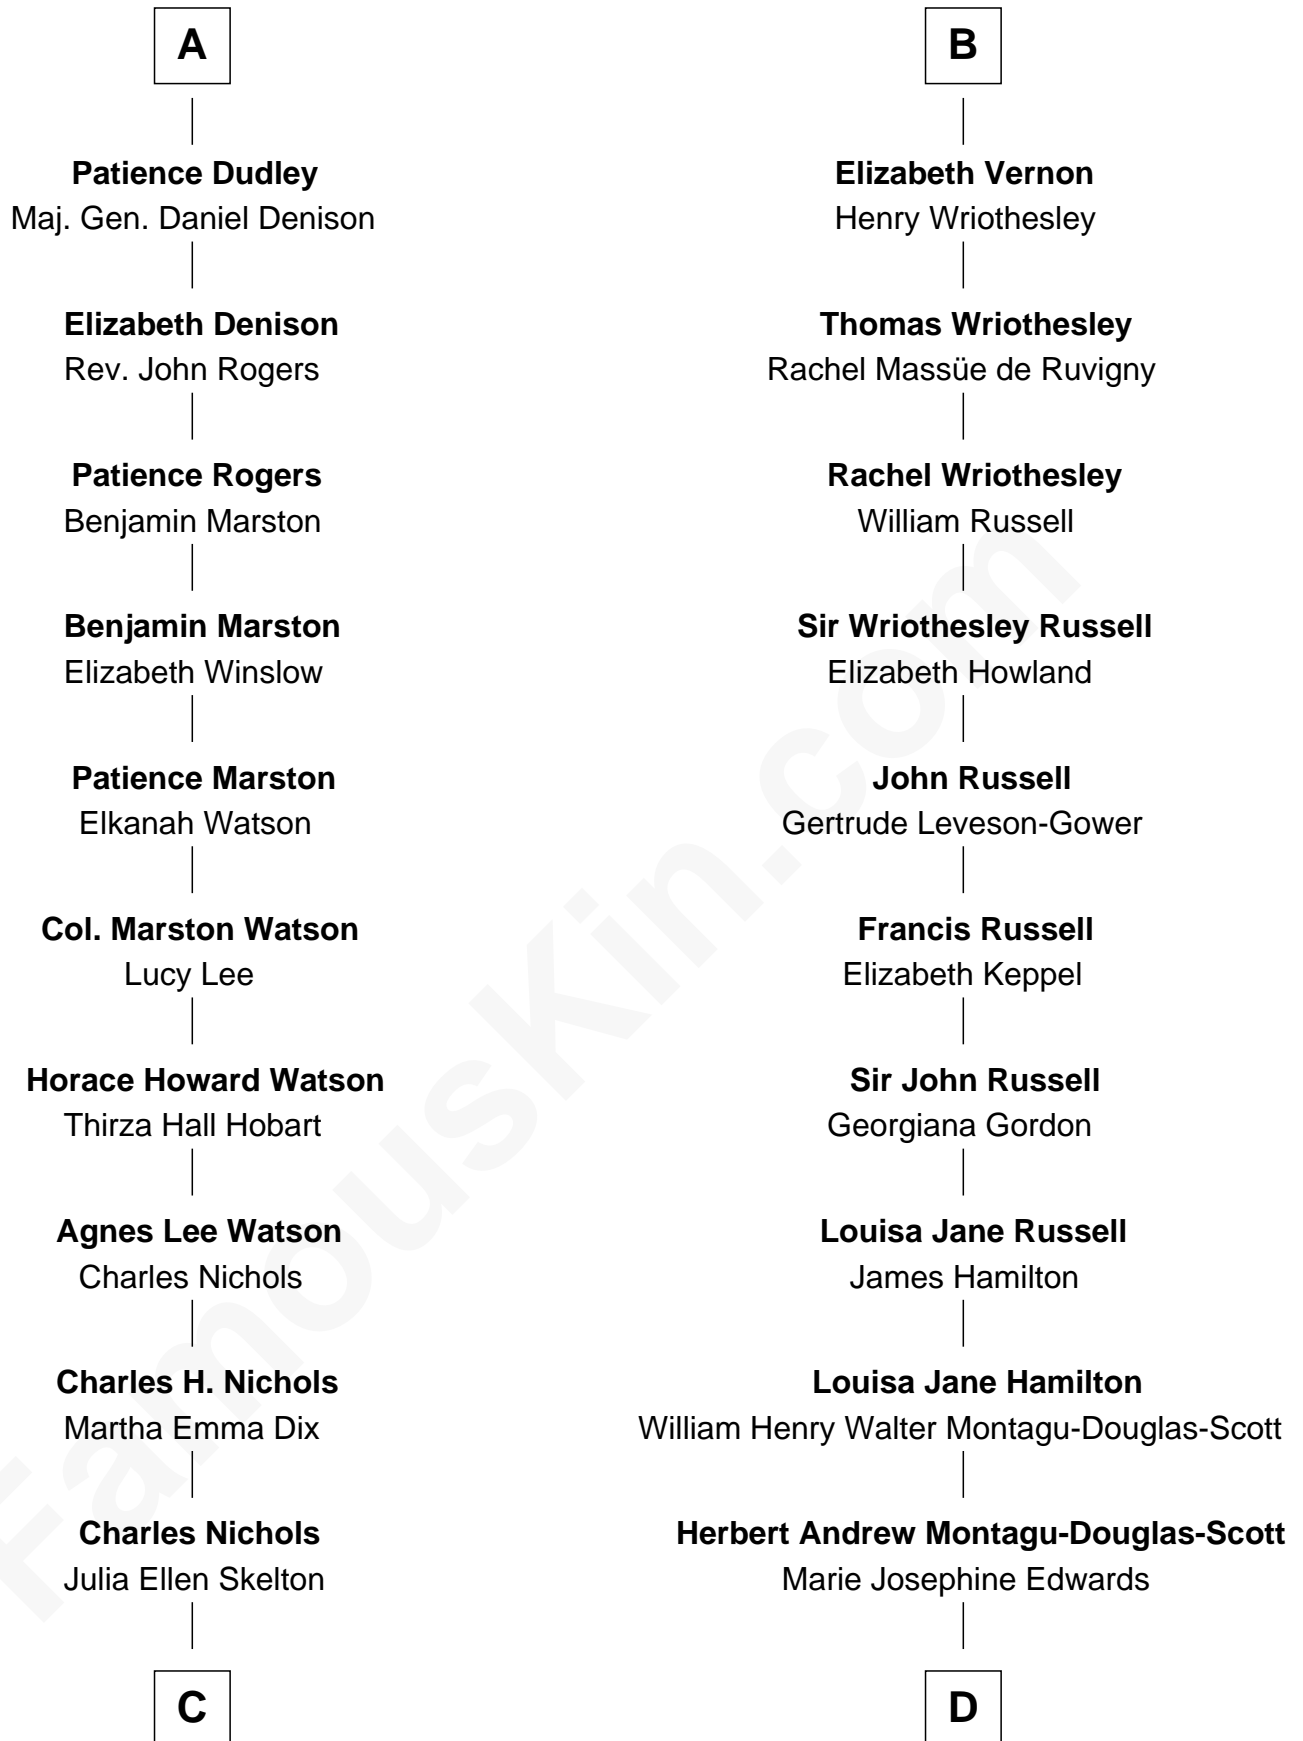

FamousKin.com Relationship Chart of

John Cena

Movie Actor and WWE Pro Wrestler

19th cousin of

Sarah Ferguson

Duchess of York

C

Natalie Nichols
Ulysses John Lupien