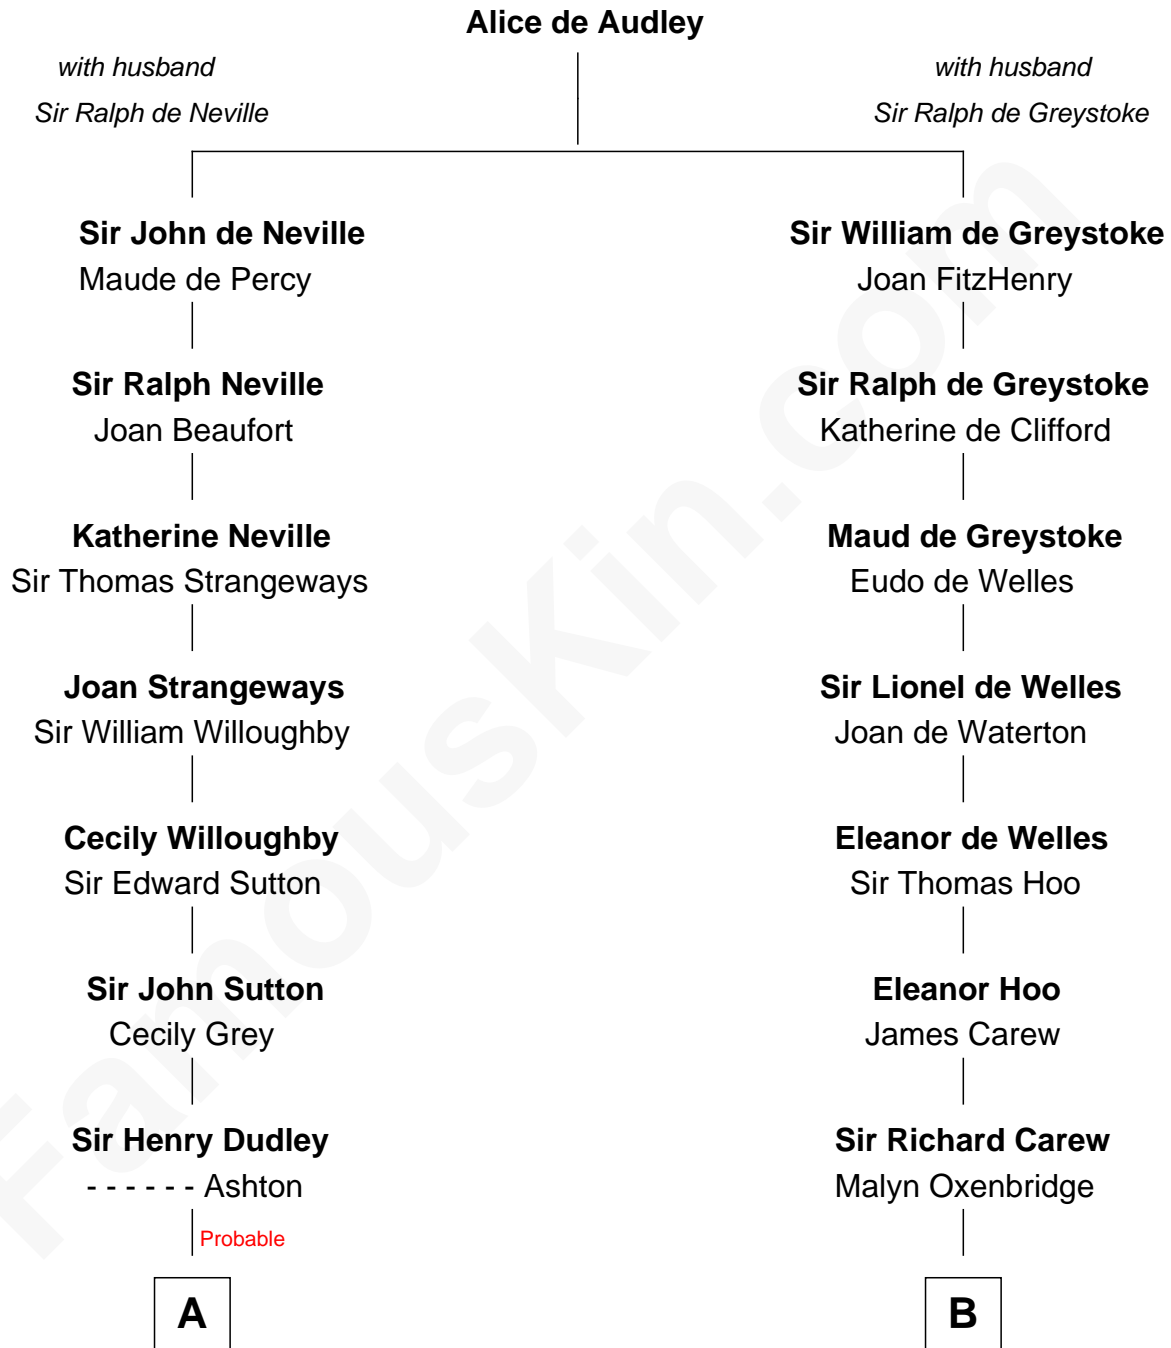

# FamousKin.com

## Relationship Chart of

### John Cena

Movie Actor and WWE Pro Wrestler

18th cousin 3 times removed of

**Olivia De Havilland**  
Movie Actress

**C**

**Charles H. Nichols**

Martha Emma Dix

**Charles Nichols**