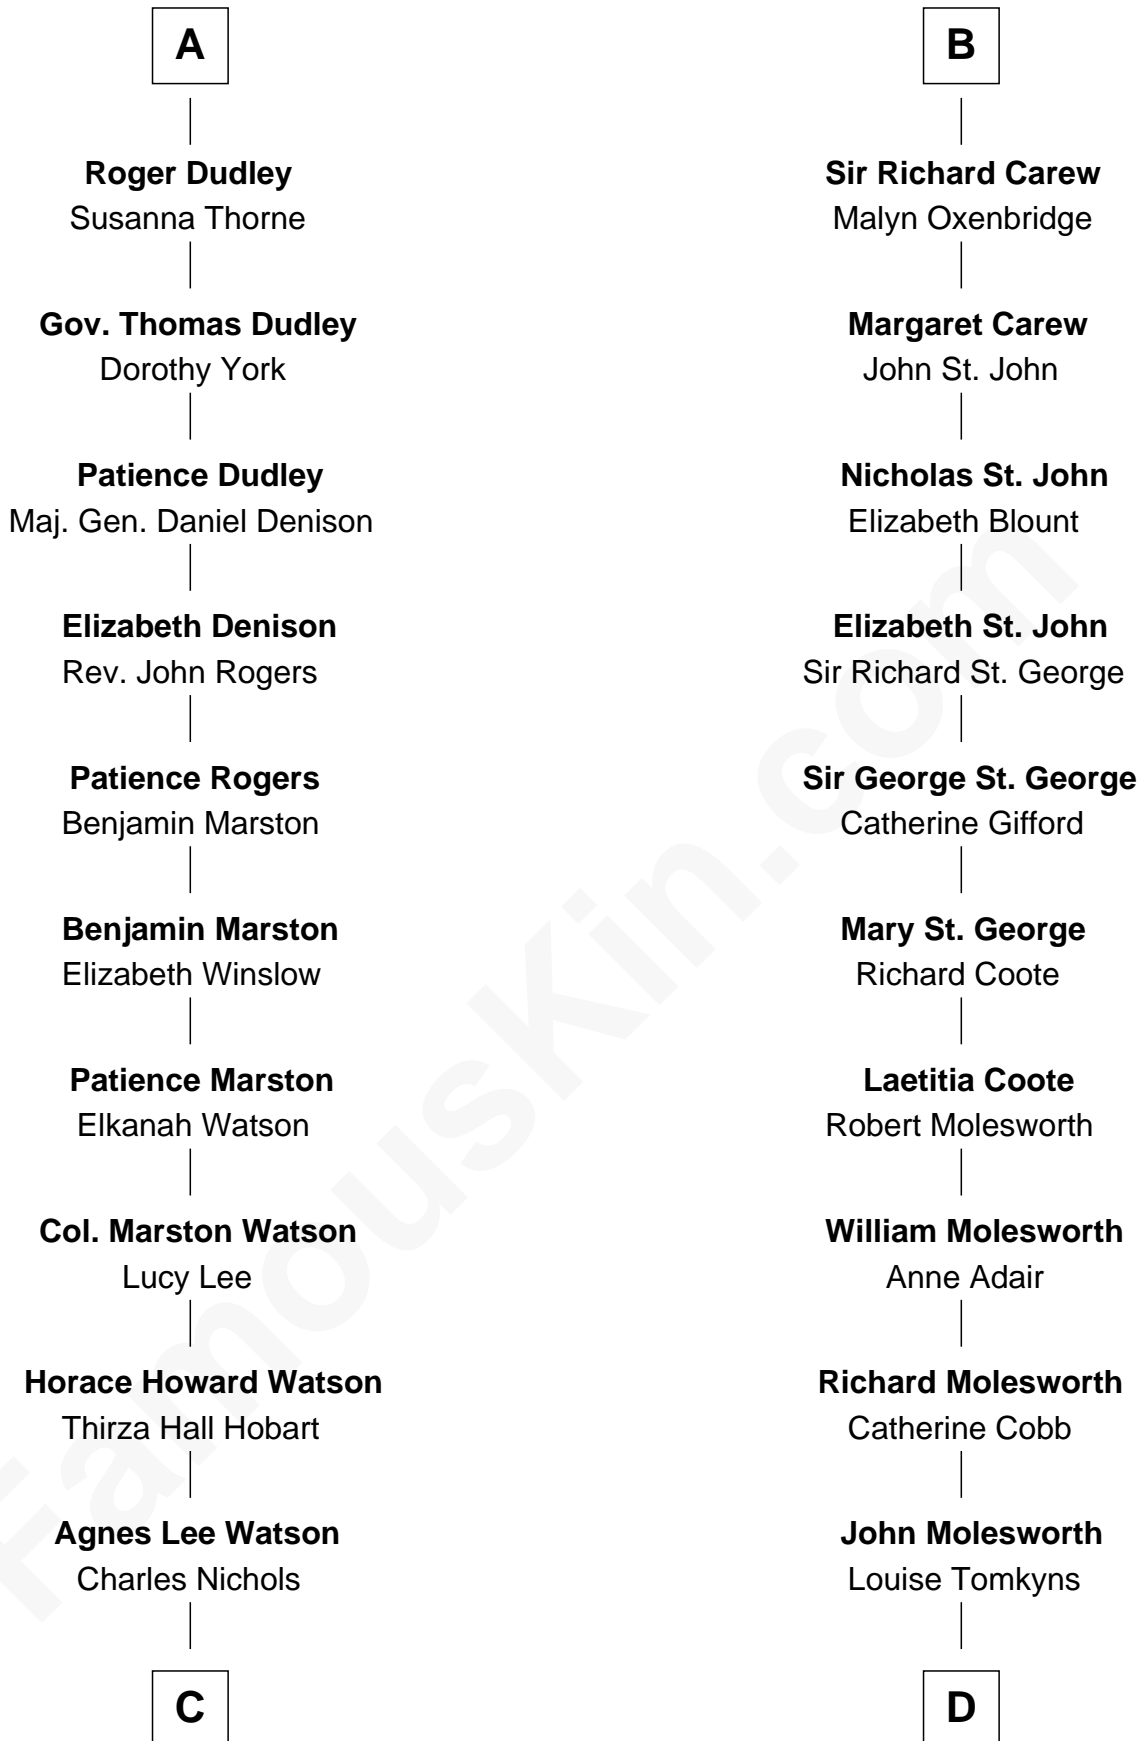

FamousKin.com

Relationship Chart of

John Cena

Movie Actor and WWE Pro Wrestler

19th cousin 2 times removed of

Olivia De Havilland

Movie Actress

Sir Maurice de Berkeley

Eudo de Welles

Sir Lionel de Welles

Joan de Waterton

Eleanor de Welles

Sir Thomas Hoo

Eleanor Hoo

James Carew

B