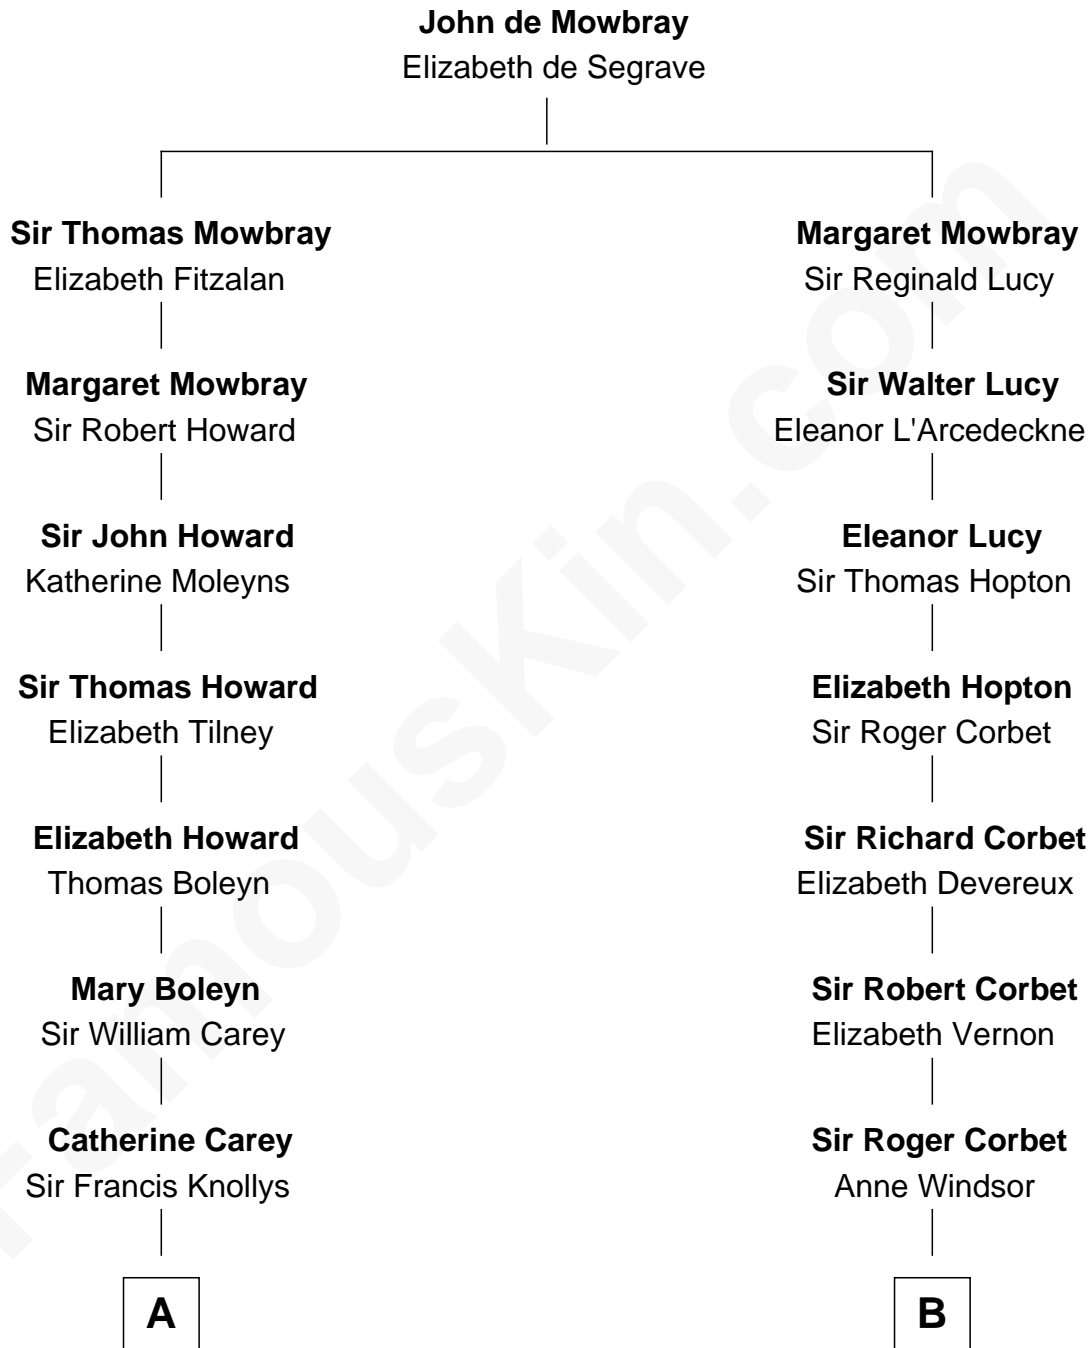

FamousKin.com

Relationship Chart of

John Cena

Movie Actor and WWE Pro Wrestler

17th cousin 4 times removed of

Joan Fontaine
Movie Actress

C

—
Charles H. Nichols

Martha Emma Dix

—
Charles Nichols

Julia Ellen Skelton

—
Natalie Nichols

Ulysses John Lupien

—
Carol Frances Lupien

John Joseph Cena

—
John Cena