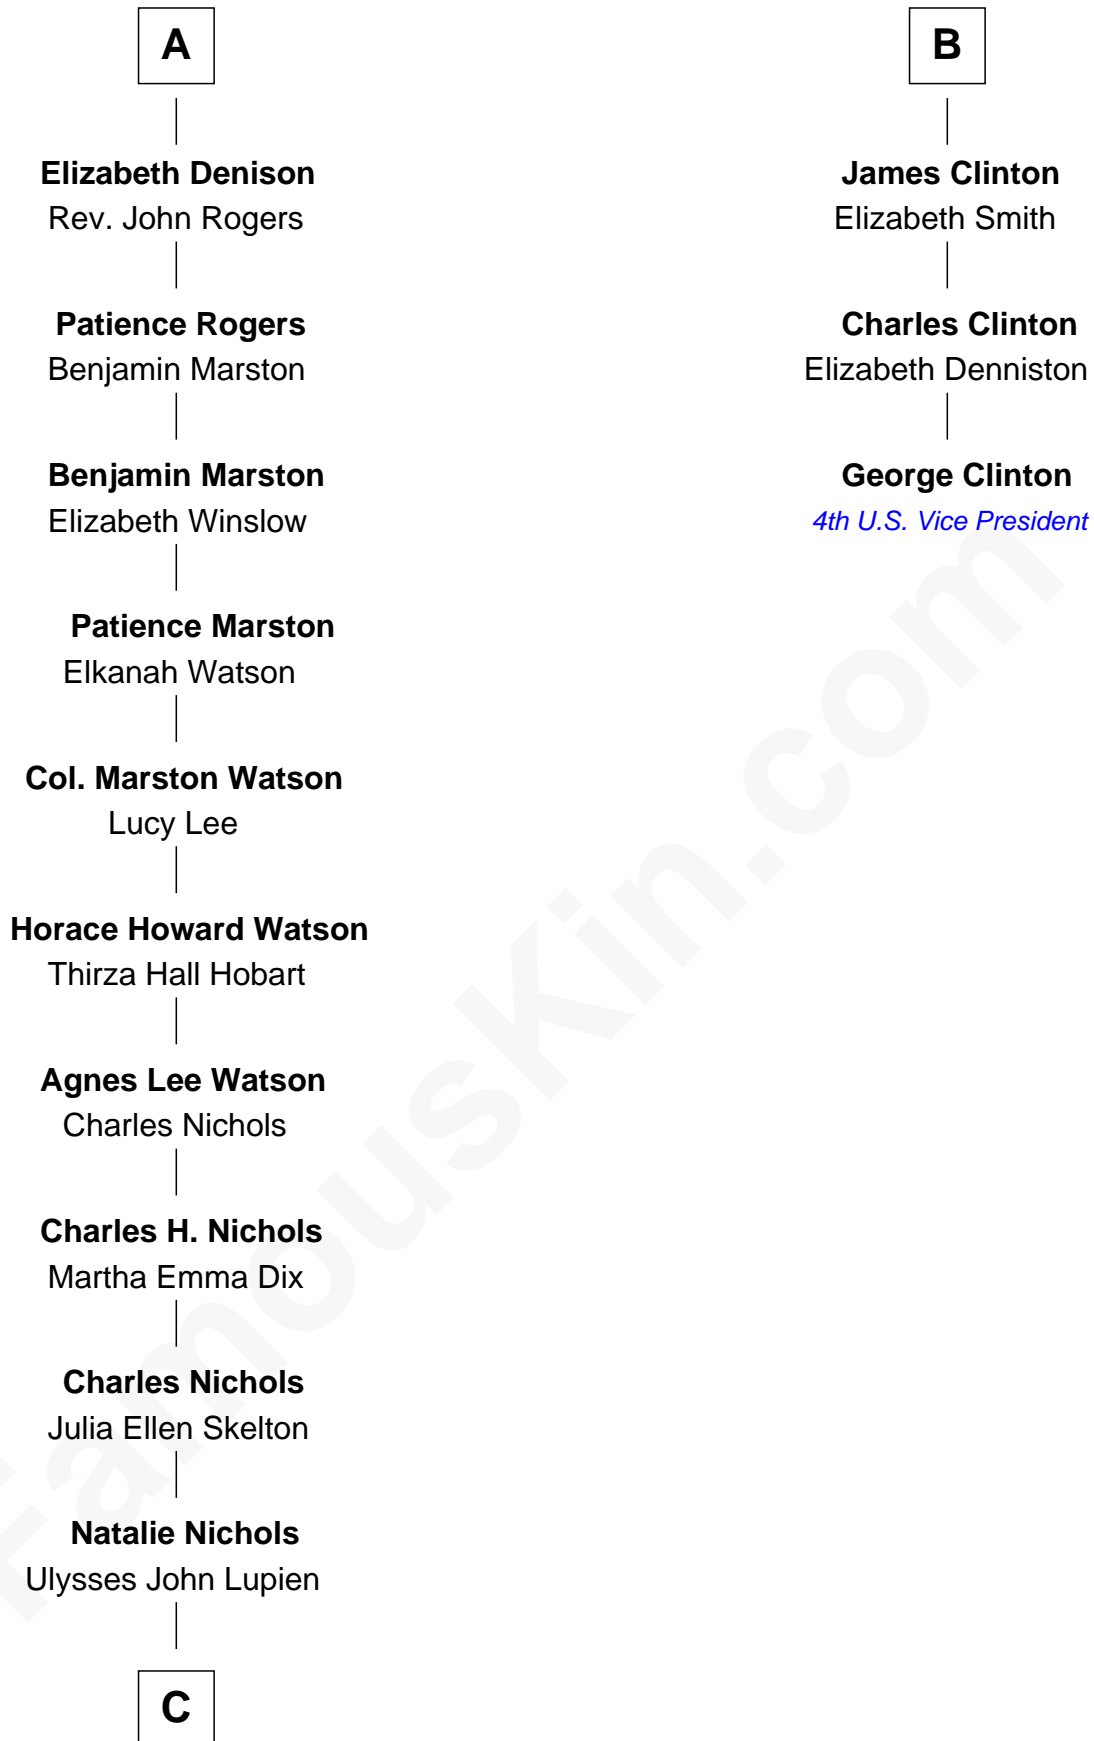

FamousKin.com

Relationship Chart of

John Cena

Movie Actor and WWE Pro Wrestler

9th cousin 9 times removed of

George Clinton

4th U.S. Vice President

C