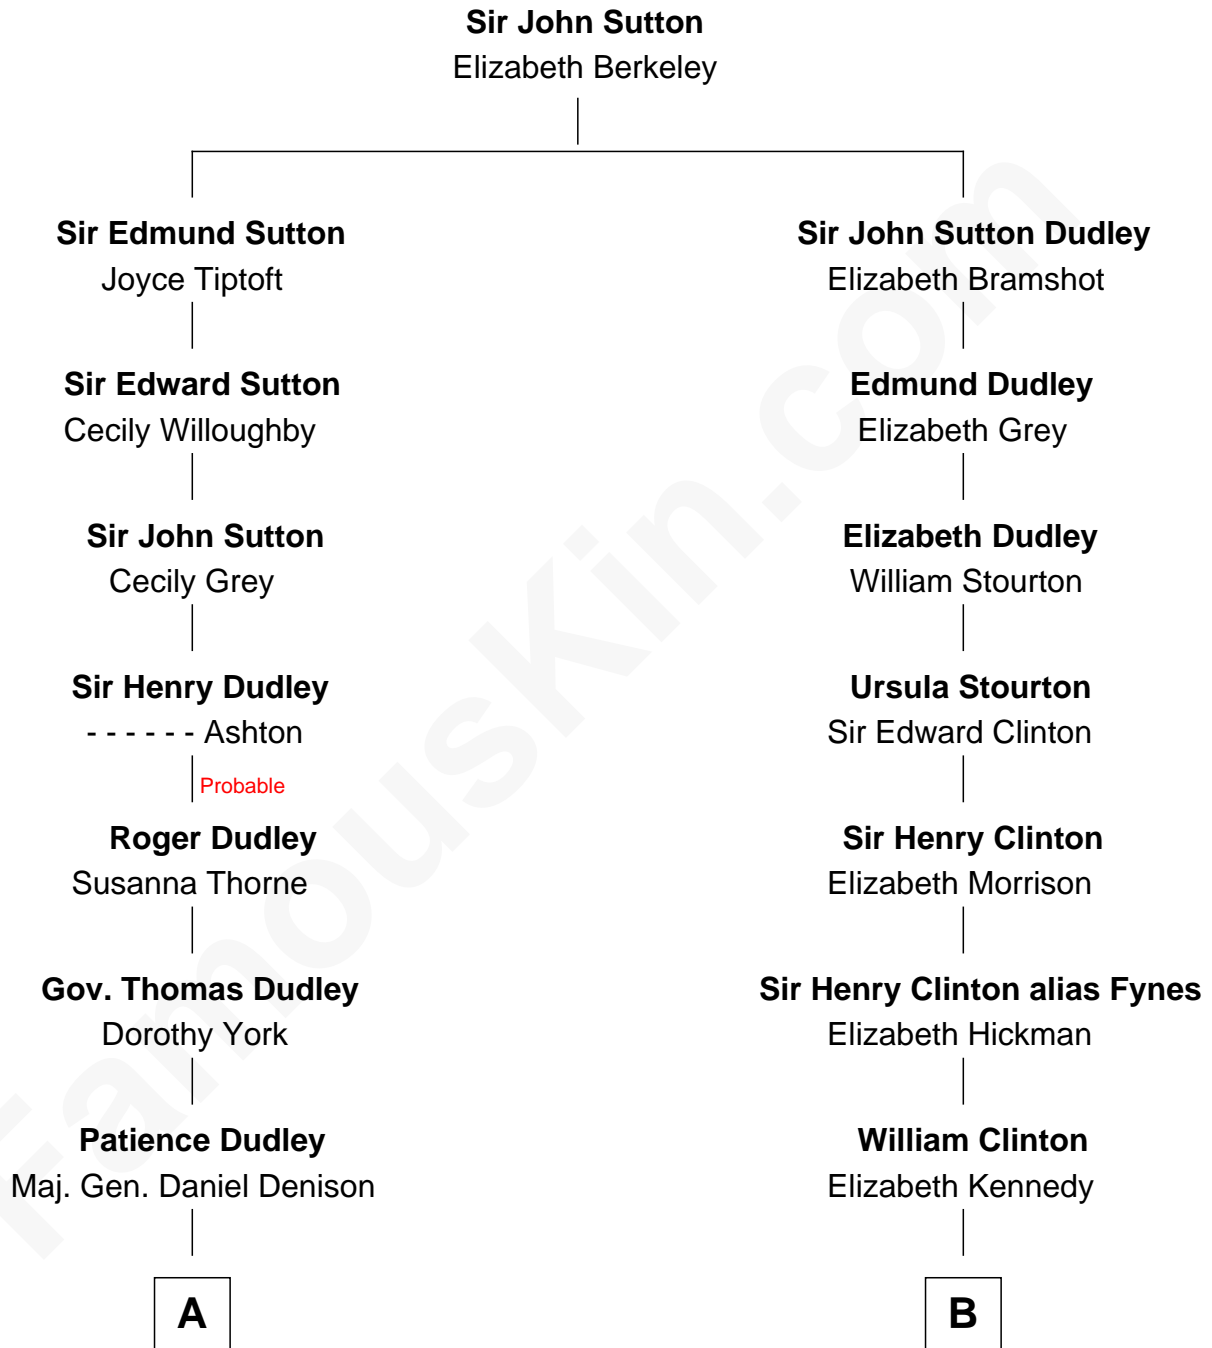

FamousKin.com

Relationship Chart of

John Cena

Movie Actor and WWE Pro Wrestler

9th cousin 9 times removed of

George Clinton

4th U.S. Vice President

C

—
Carol Frances Lupien

John Joseph Cena

—
John Cena

Actor and Pro Wrestler

FamousKin.com