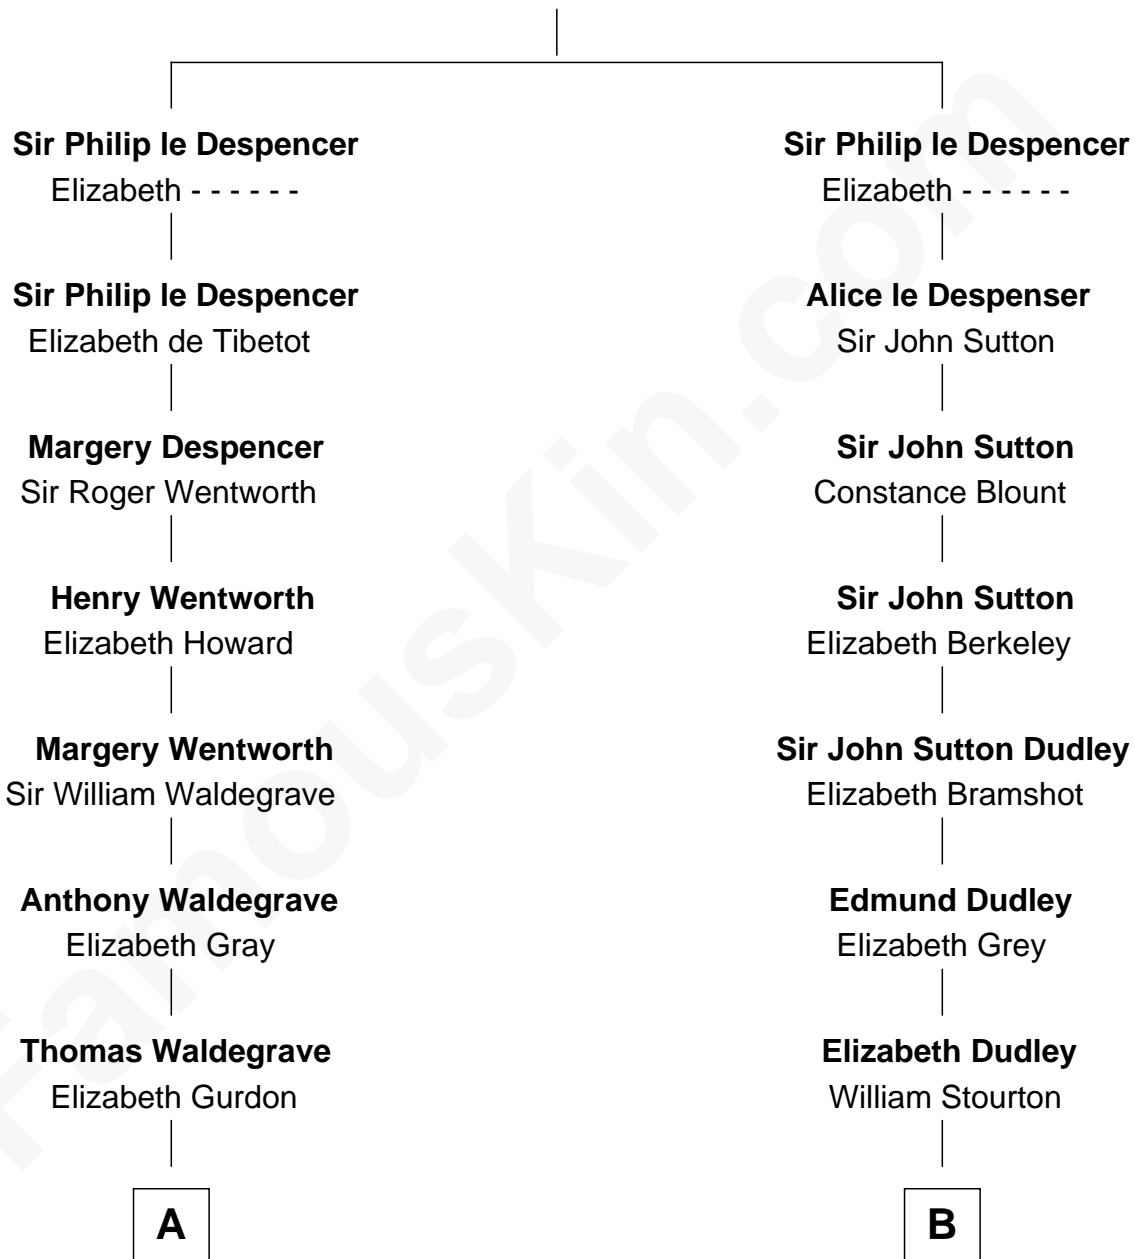

Sir Philip le Despencer

Joan de Cobham