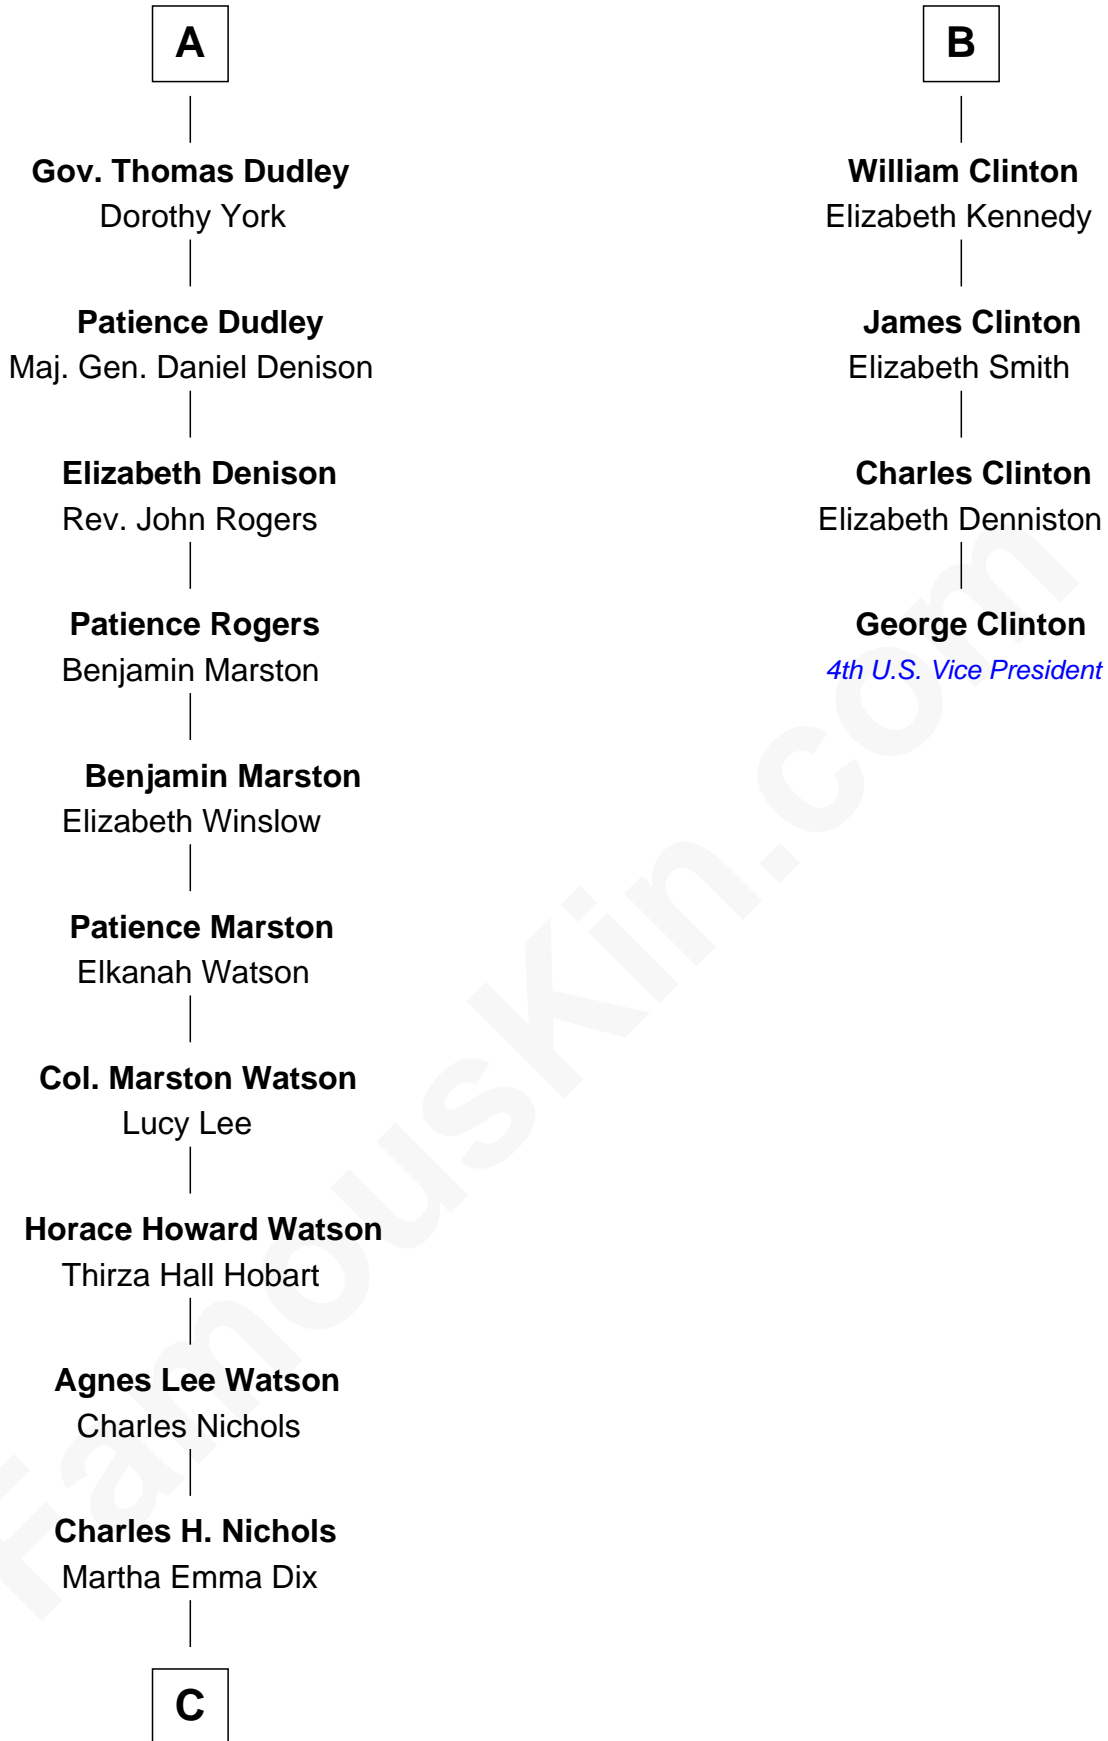

## Relationship Chart of

### John Cena

Movie Actor and WWE Pro Wrestler

10th cousin 10 times removed of

### George Clinton

4th U.S. Vice President

**Sir Reynold Grey**

Margaret de Ros

**C**

—  
**Charles Nichols**  
Julia Ellen Skelton

—  
**Natalie Nichols**  
Ulysses John Lupien

—  
**Carol Frances Lupien**  
John Joseph Cena