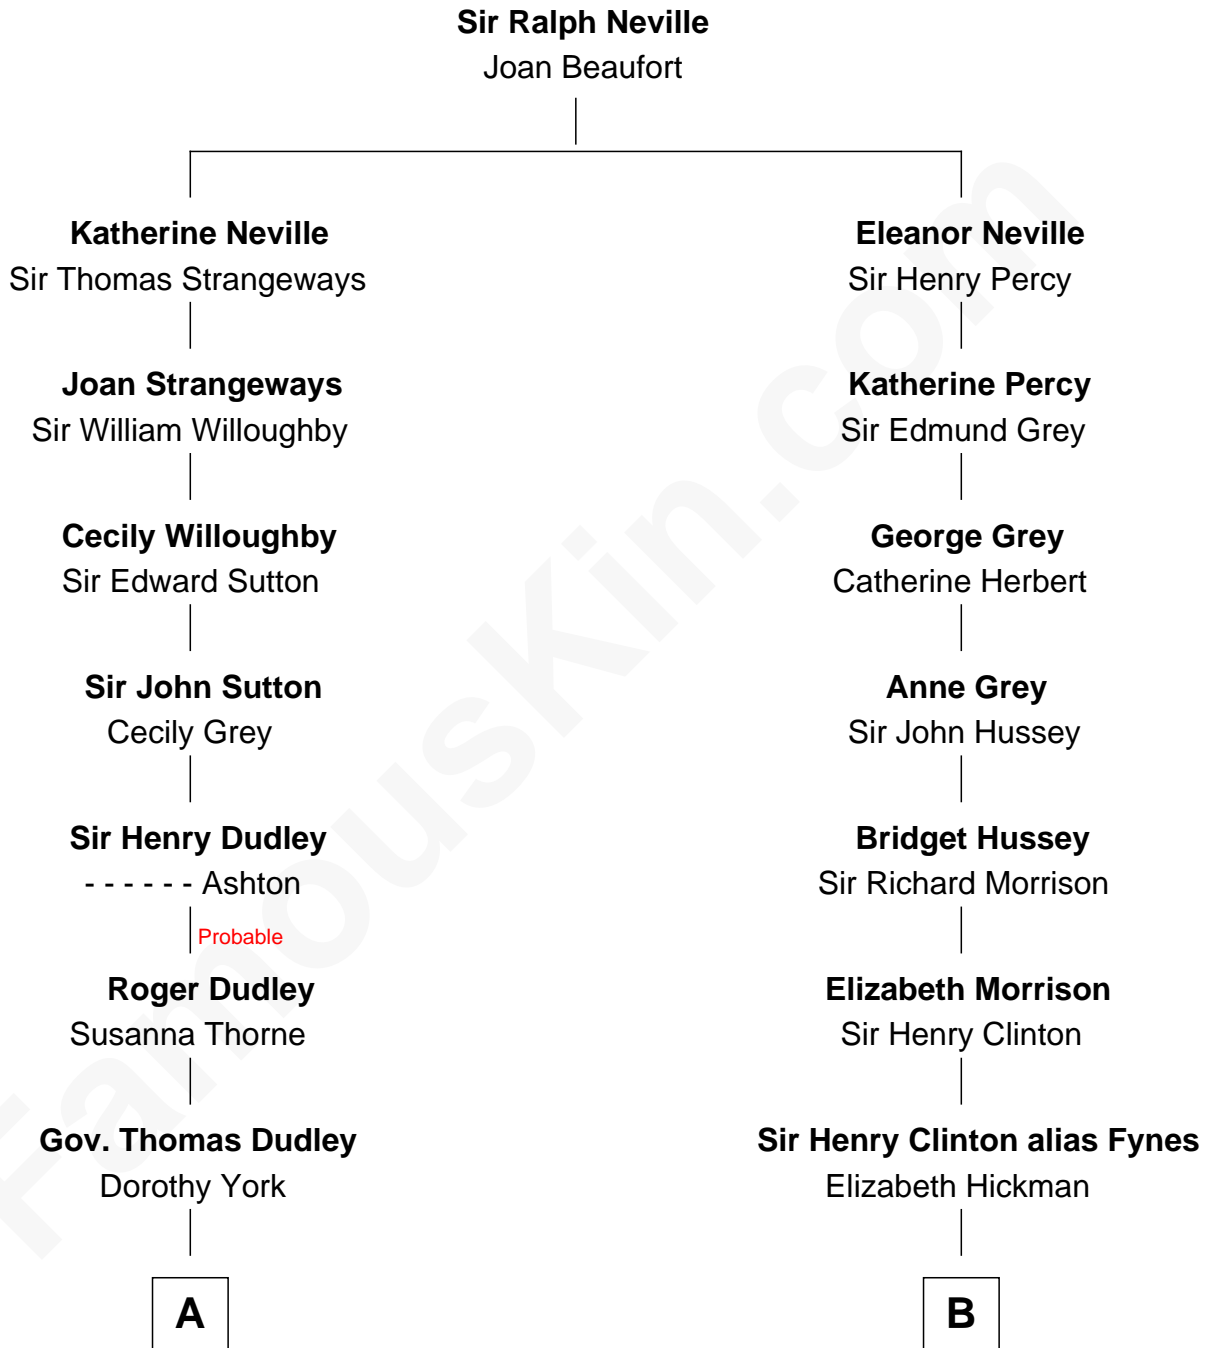

## Relationship Chart of

### John Cena

Movie Actor and WWE Pro Wrestler

10th cousin 9 times removed of

### George Clinton

4th U.S. Vice President

**C**

**Natalie Nichols**  
Ulysses John Lupien

**Carol Frances Lupien**  
John Joseph Cena

**John Cena**  
*Actor and Pro Wrestler*

FamousKin.com