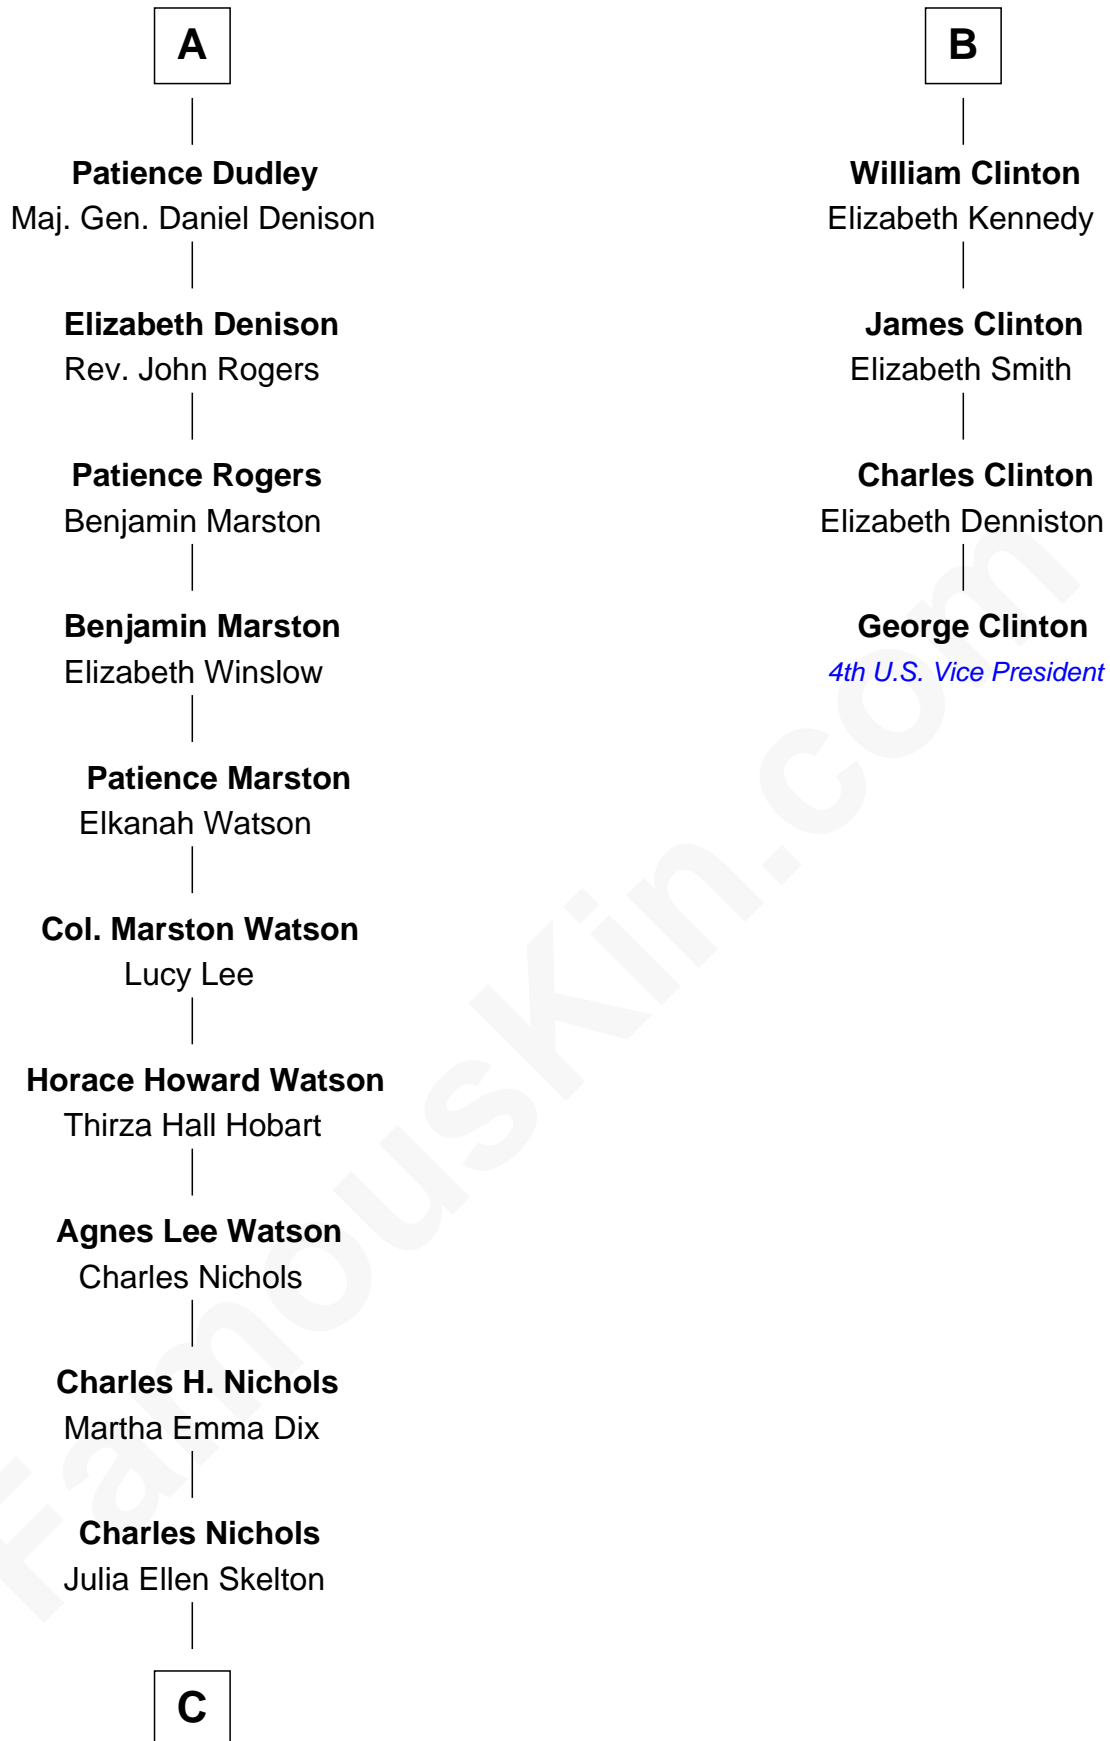

## Relationship Chart of

### John Cena

Movie Actor and WWE Pro Wrestler

10th cousin 9 times removed of

### George Clinton

4th U.S. Vice President

**C**

**Natalie Nichols**  
Ulysses John Lupien

**Carol Frances Lupien**  
John Joseph Cena

**John Cena**  
*Actor and Pro Wrestler*

FamousKin.com