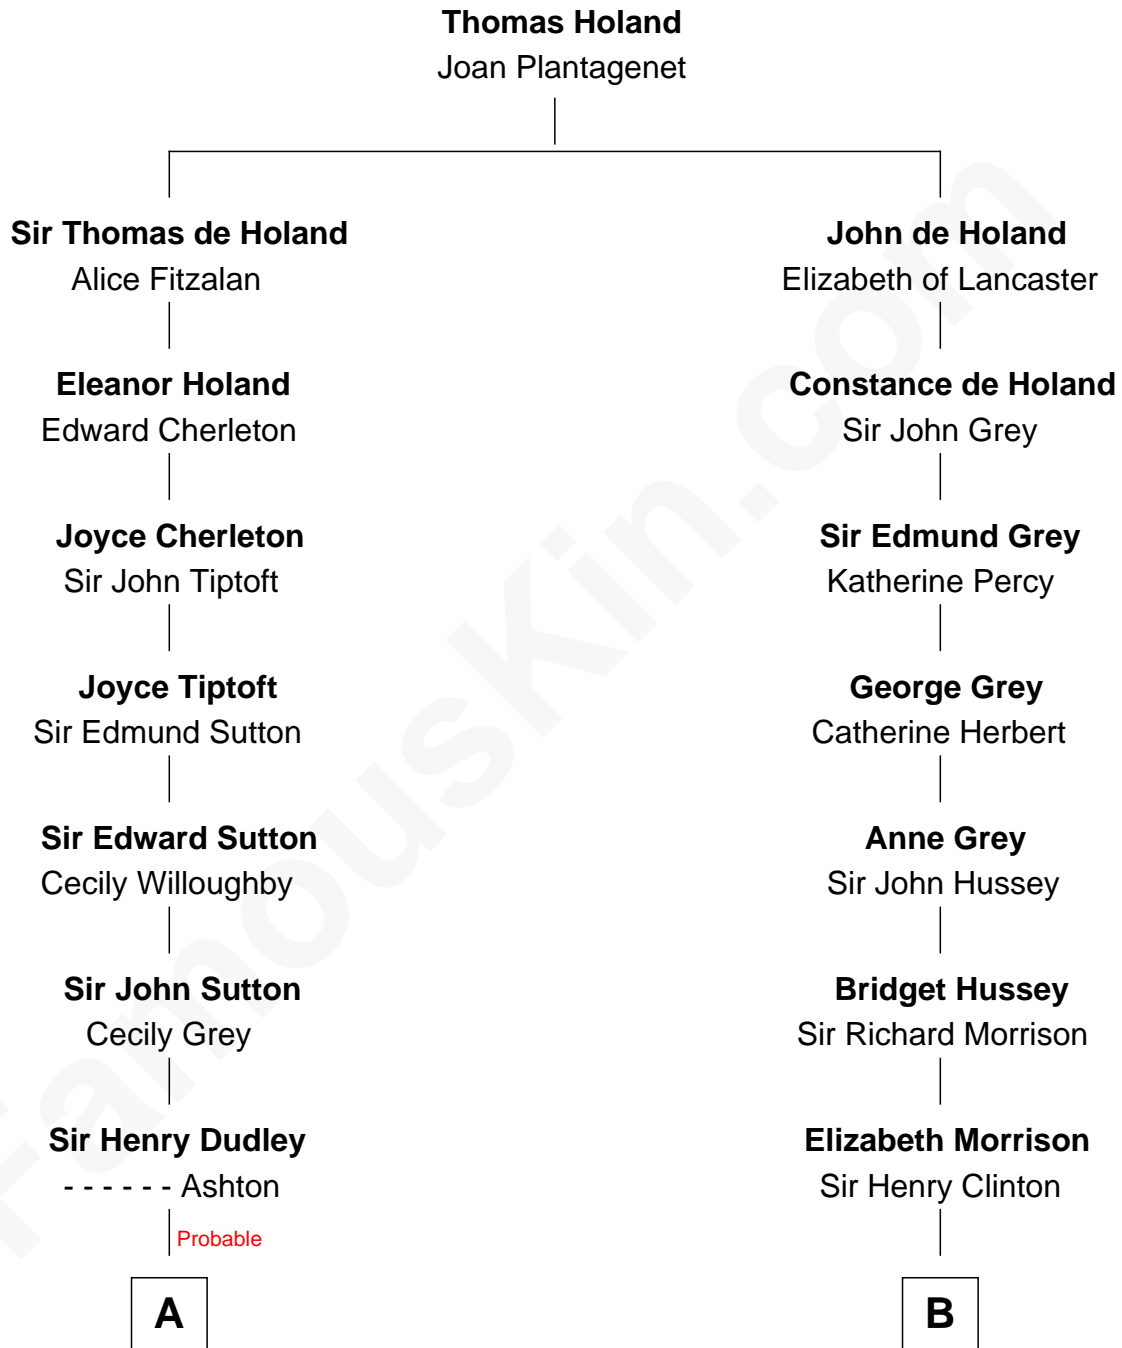

FamousKin.com

Relationship Chart of

John Cena

Movie Actor and WWE Pro Wrestler

11th cousin 10 times removed of

George Clinton

4th U.S. Vice President

C