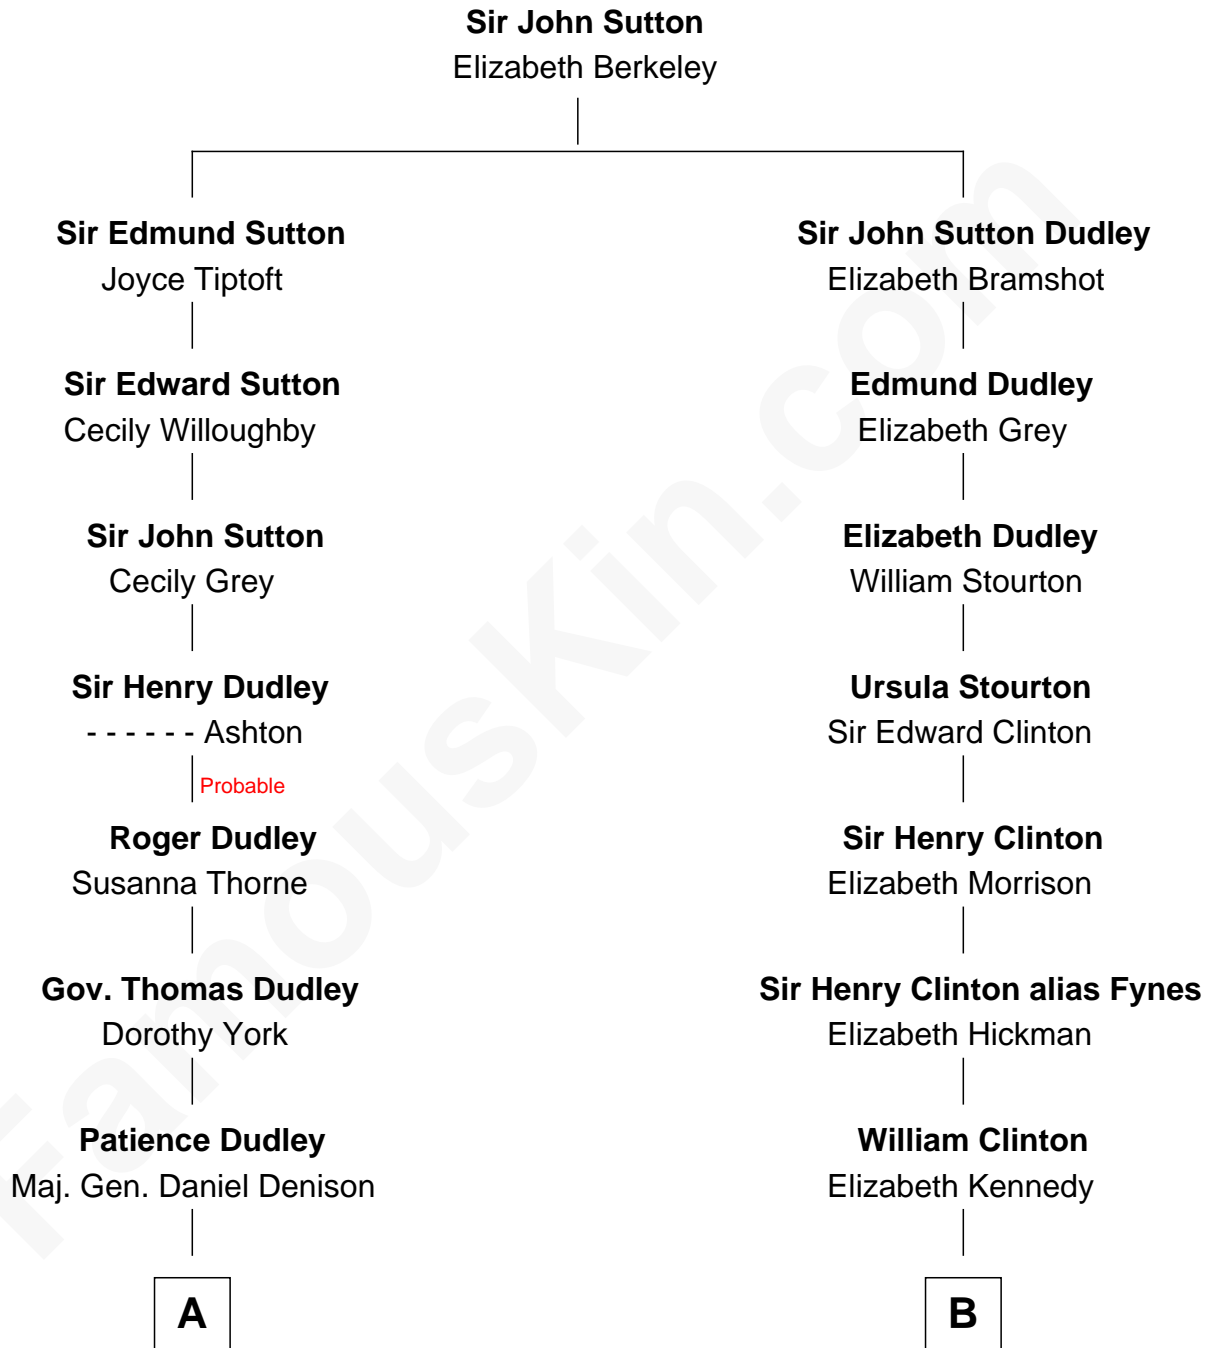

FamousKin.com

Relationship Chart of

John Cena

Movie Actor and WWE Pro Wrestler

10th cousin 8 times removed of

DeWitt Clinton

6th Governor of New York

C

—
Carol Frances Lupien

John Joseph Cena

—
John Cena

Actor and Pro Wrestler

FamousKin.com