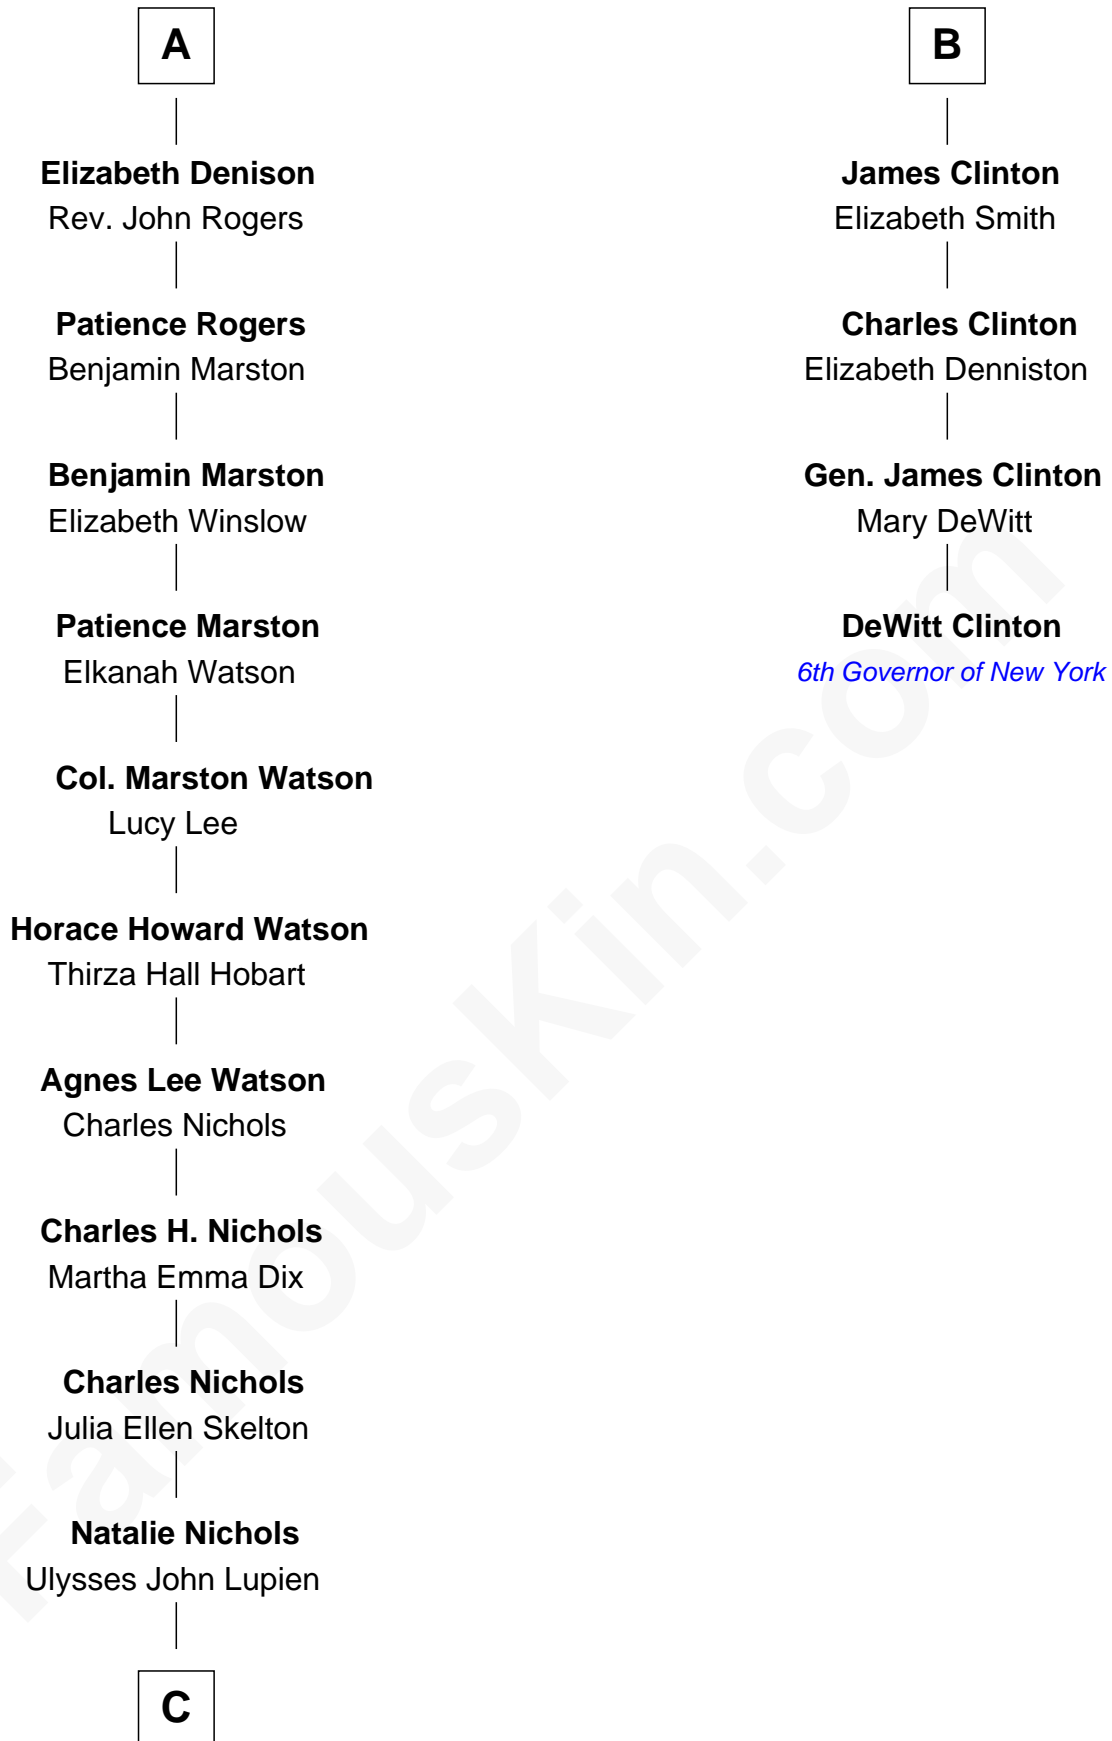

FamousKin.com

Relationship Chart of

John Cena

Movie Actor and WWE Pro Wrestler

10th cousin 8 times removed of

DeWitt Clinton

6th Governor of New York

C