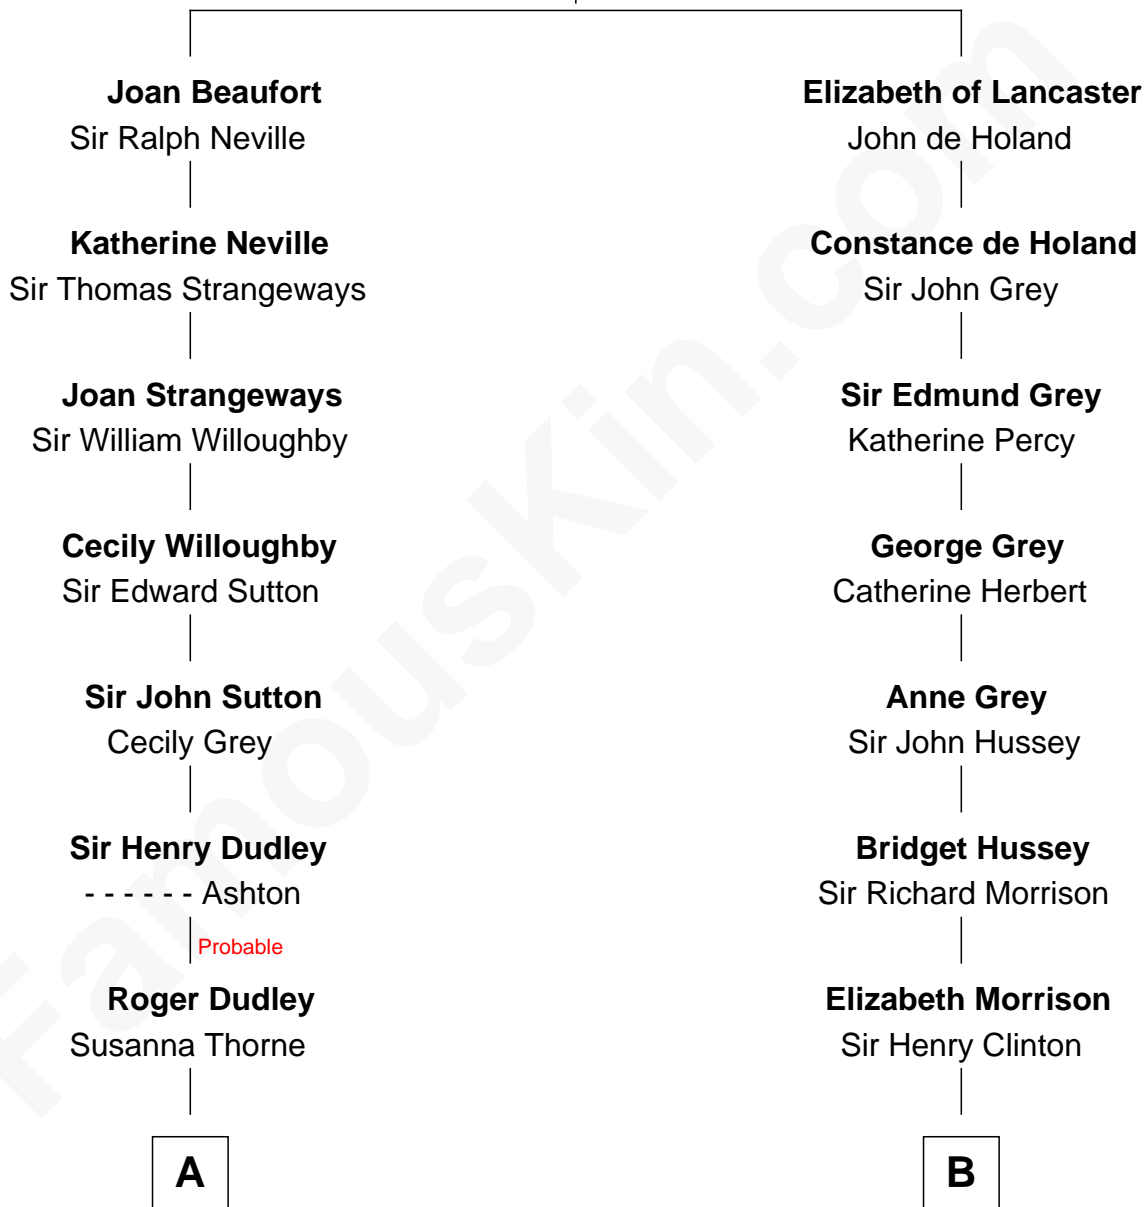

### DeWitt Clinton

6th Governor of New York

#### John of Gaunt

with wife  
Katherine Roet

with wife  
Blanche of Lancaster

**C**

—  
**Charles Nichols**  
Julia Ellen Skelton

—  
**Natalie Nichols**  
Ulysses John Lupien

—  
**Carol Frances Lupien**  
John Joseph Cena