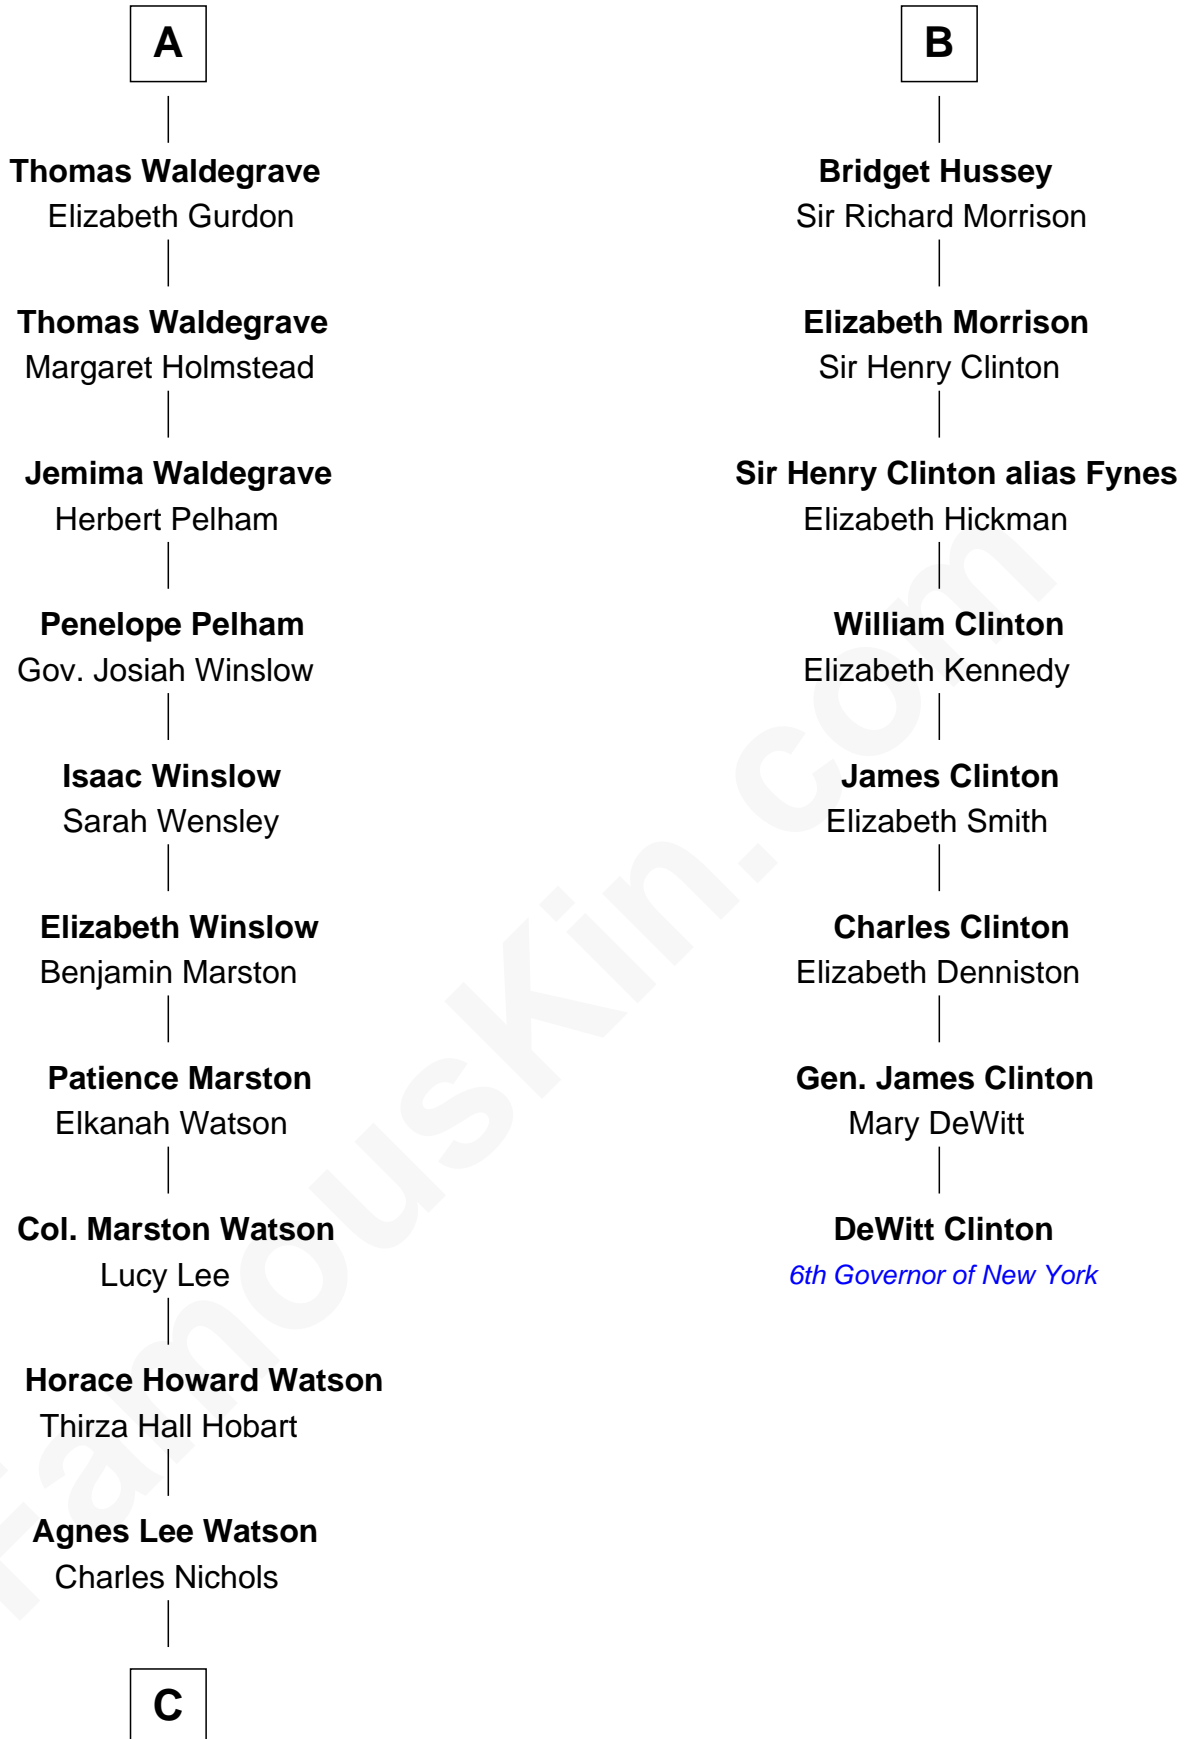

FamousKin.com

Relationship Chart of

John Cena

Movie Actor and WWE Pro Wrestler

14th cousin 7 times removed of

DeWitt Clinton

6th Governor of New York

Bartholomew de Badlesmere

Sir Edmund Grey

Katherine Percy

George Grey

Catherine Herbert

Anne Grey

Sir John Hussey

B

C