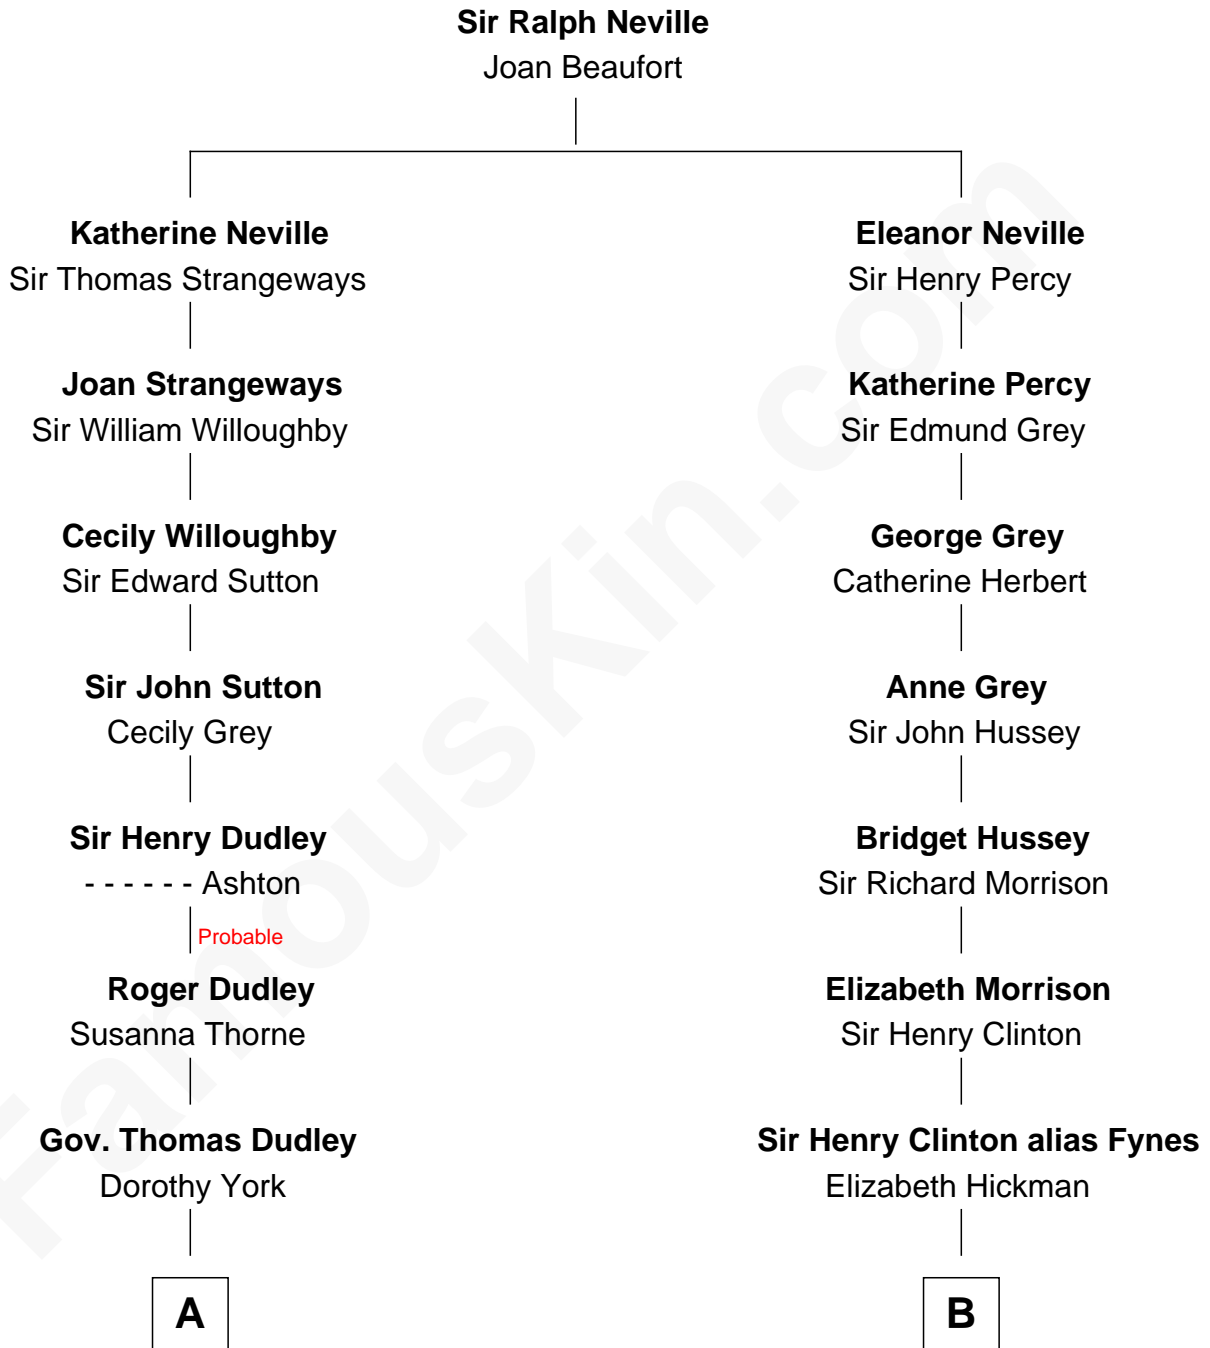

FamousKin.com

Relationship Chart of

John Cena

Movie Actor and WWE Pro Wrestler

11th cousin 8 times removed of

DeWitt Clinton

6th Governor of New York

C

Natalie Nichols
Ulysses John Lupien

Carol Frances Lupien
John Joseph Cena

John Cena
Actor and Pro Wrestler

FamousKin.com