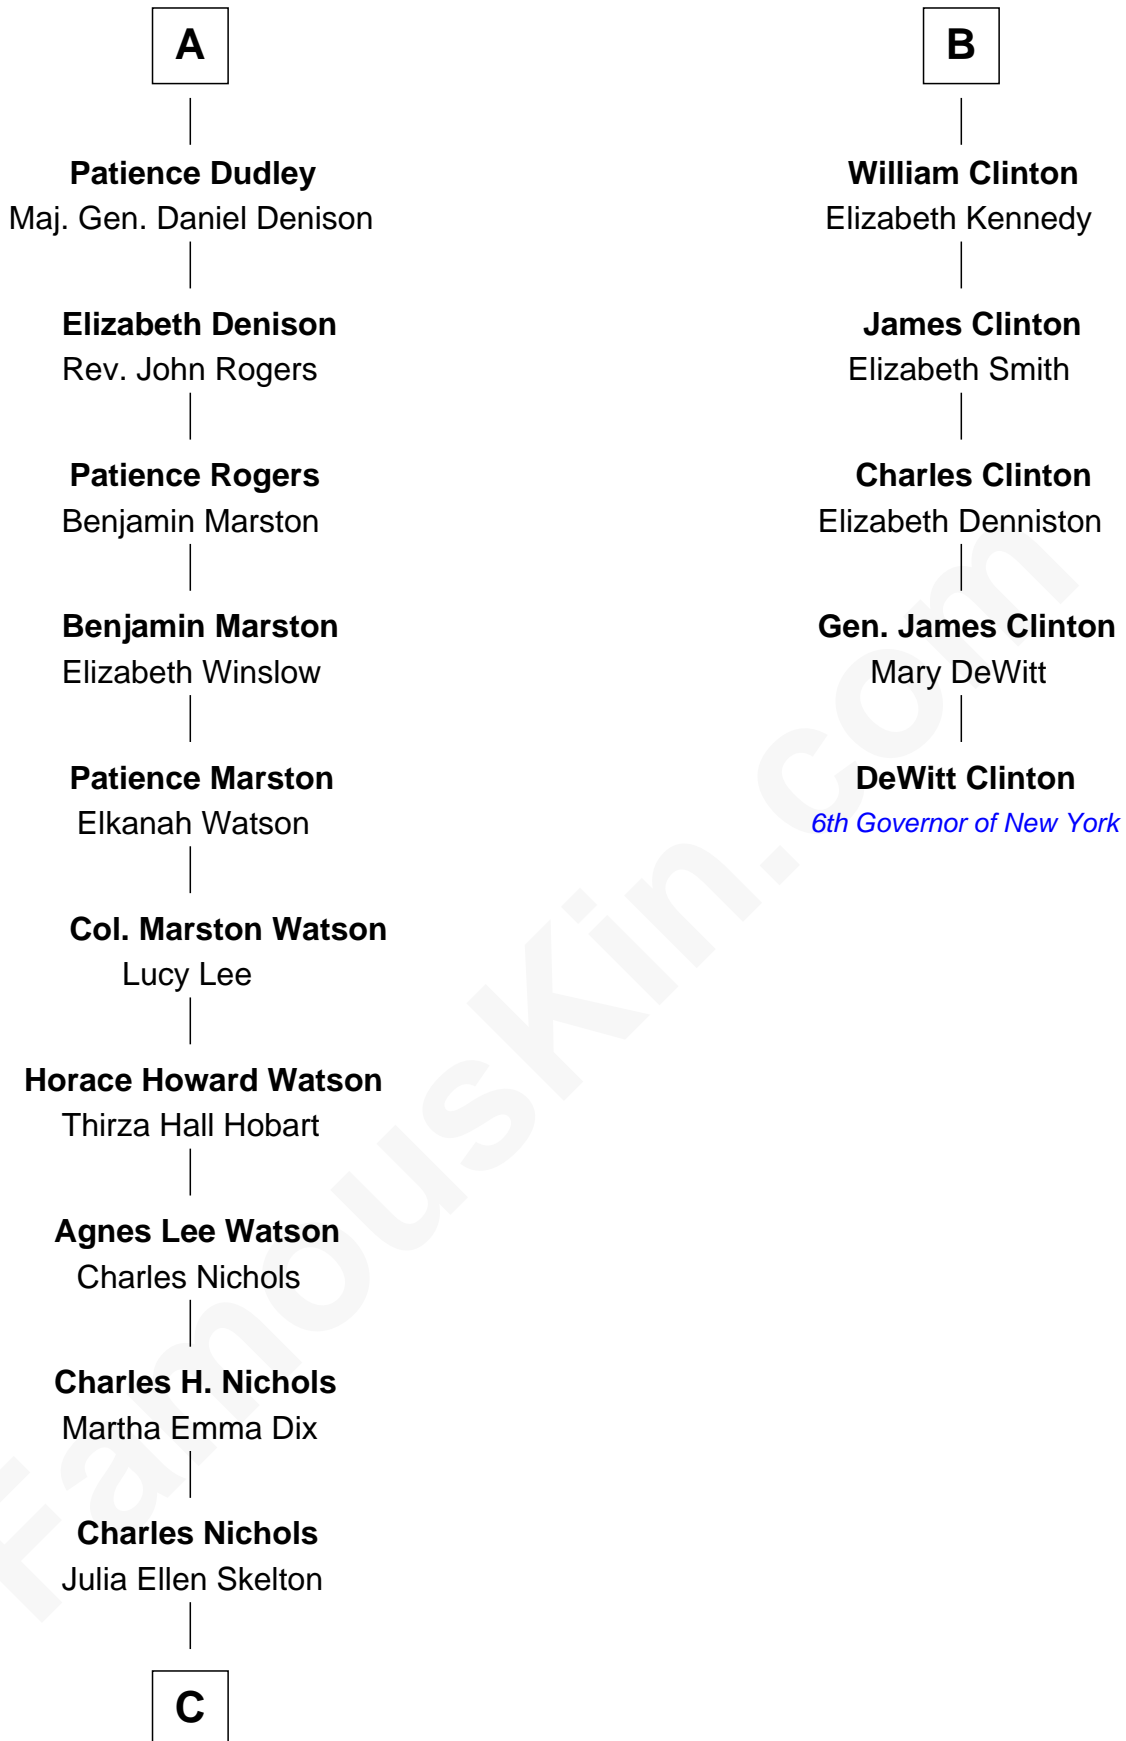

FamousKin.com

Relationship Chart of

John Cena

Movie Actor and WWE Pro Wrestler

11th cousin 8 times removed of

DeWitt Clinton

6th Governor of New York

C