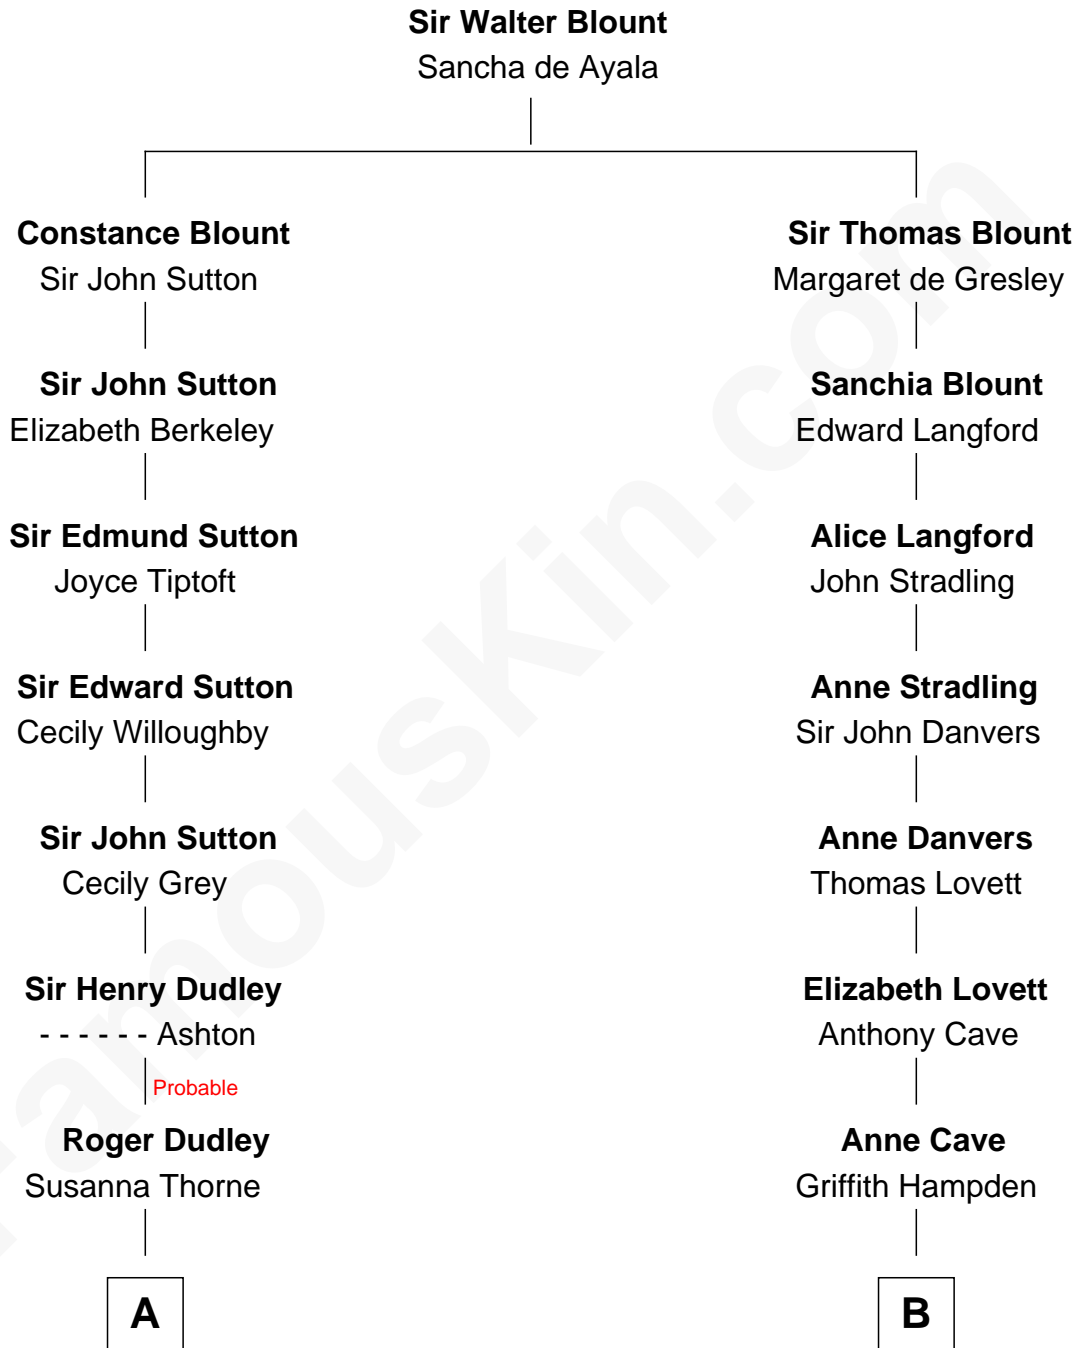

FamousKin.com

Relationship Chart of

John Cena

Movie Actor and WWE Pro Wrestler

15th cousin 5 times removed of

Lt. Gen. James Brudenell

Leader of the "Charge of the Light Brigade"

C