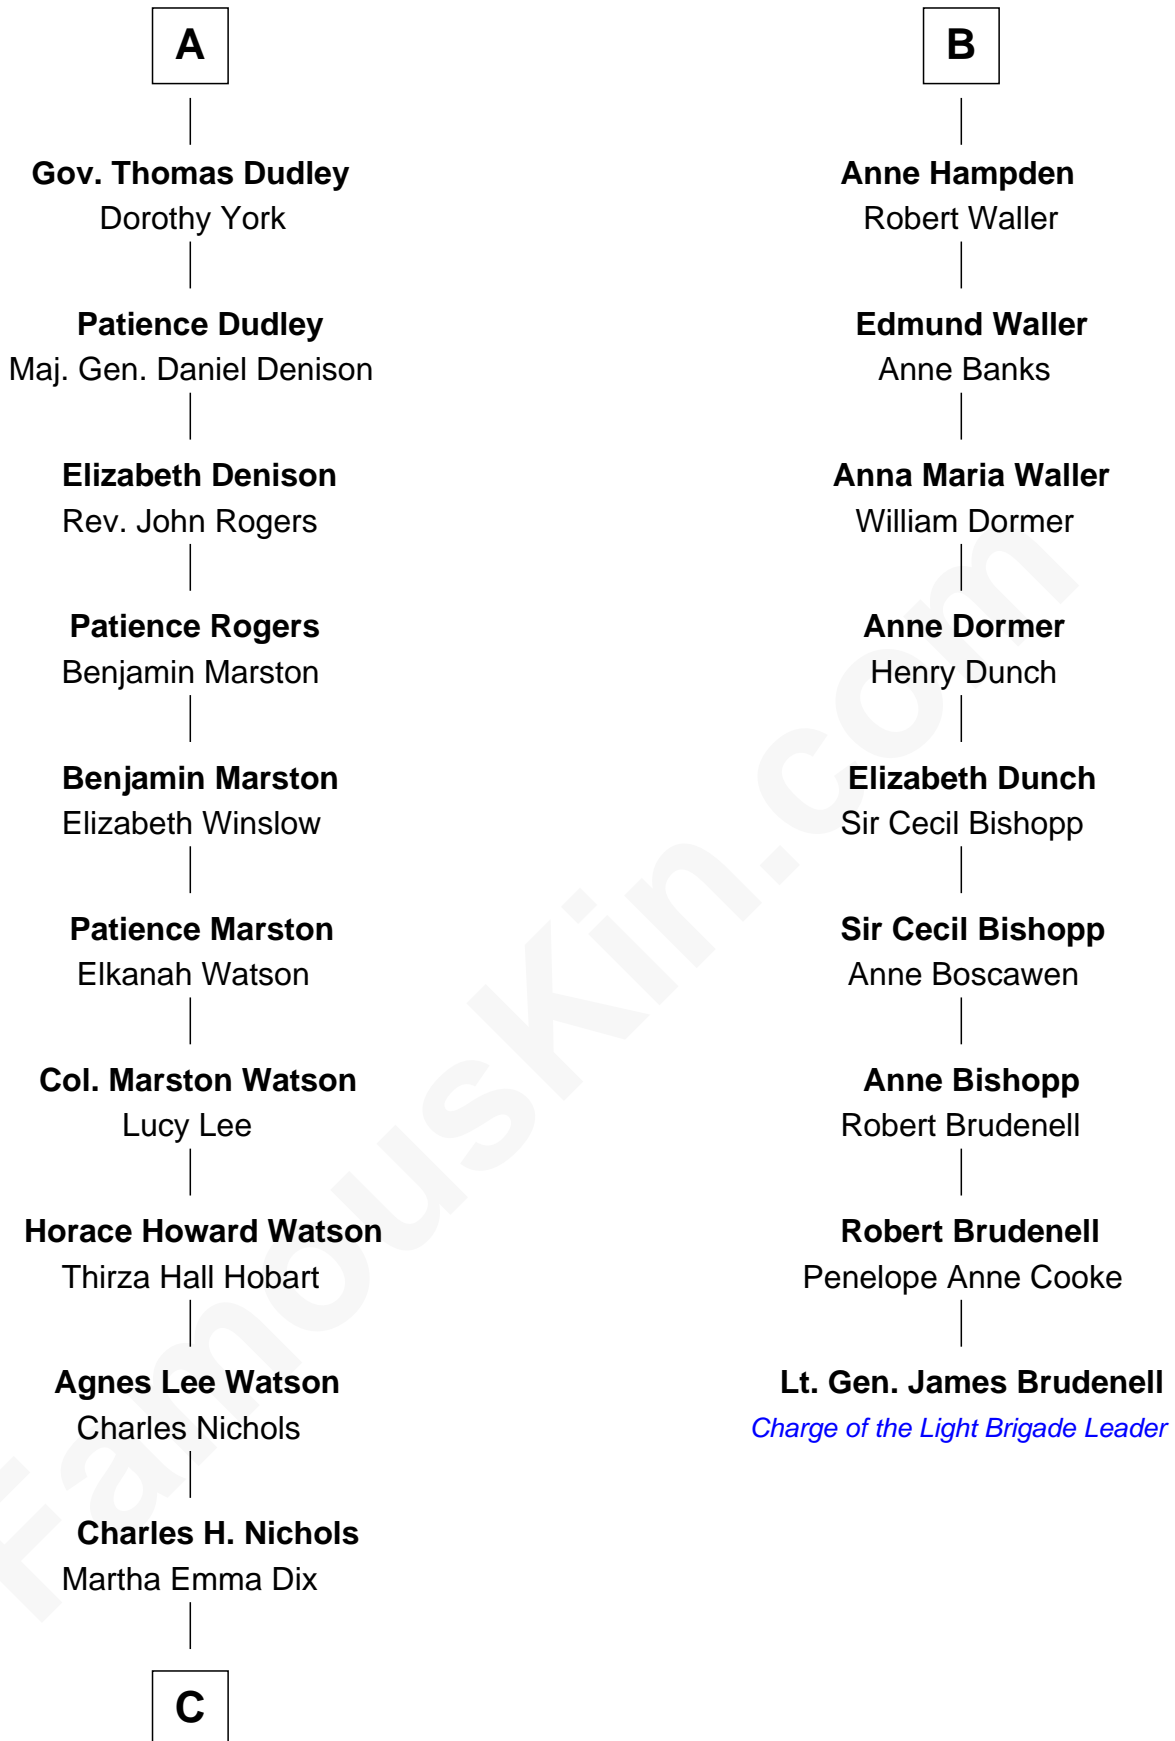

FamousKin.com

Relationship Chart of

John Cena

Movie Actor and WWE Pro Wrestler

15th cousin 5 times removed of

Lt. Gen. James Brudenell

Leader of the "Charge of the Light Brigade"

C