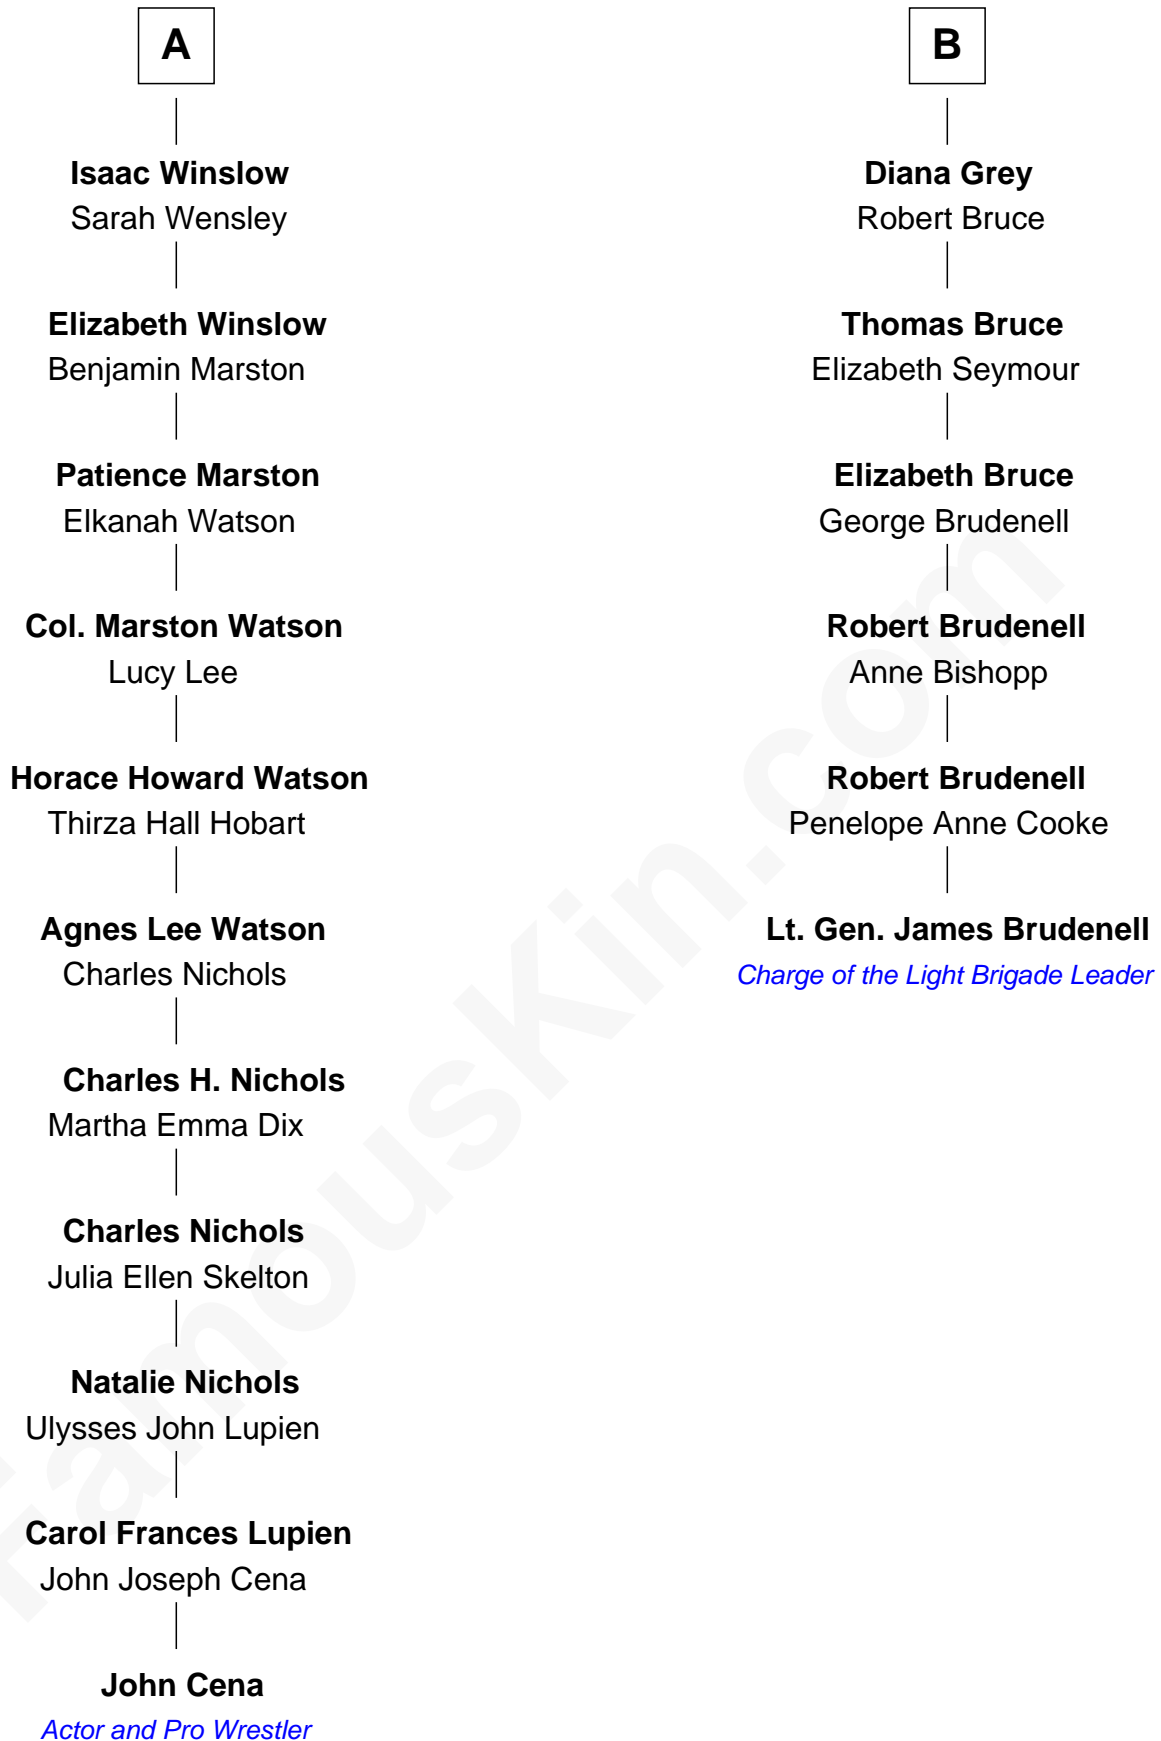

FamousKin.com

Relationship Chart of

John Cena

Movie Actor and WWE Pro Wrestler

12th cousin 5 times removed of

Lt. Gen. James Brudenell

Leader of the "Charge of the Light Brigade"

John Cena photo by [Edward Joseph Hersom II](#)