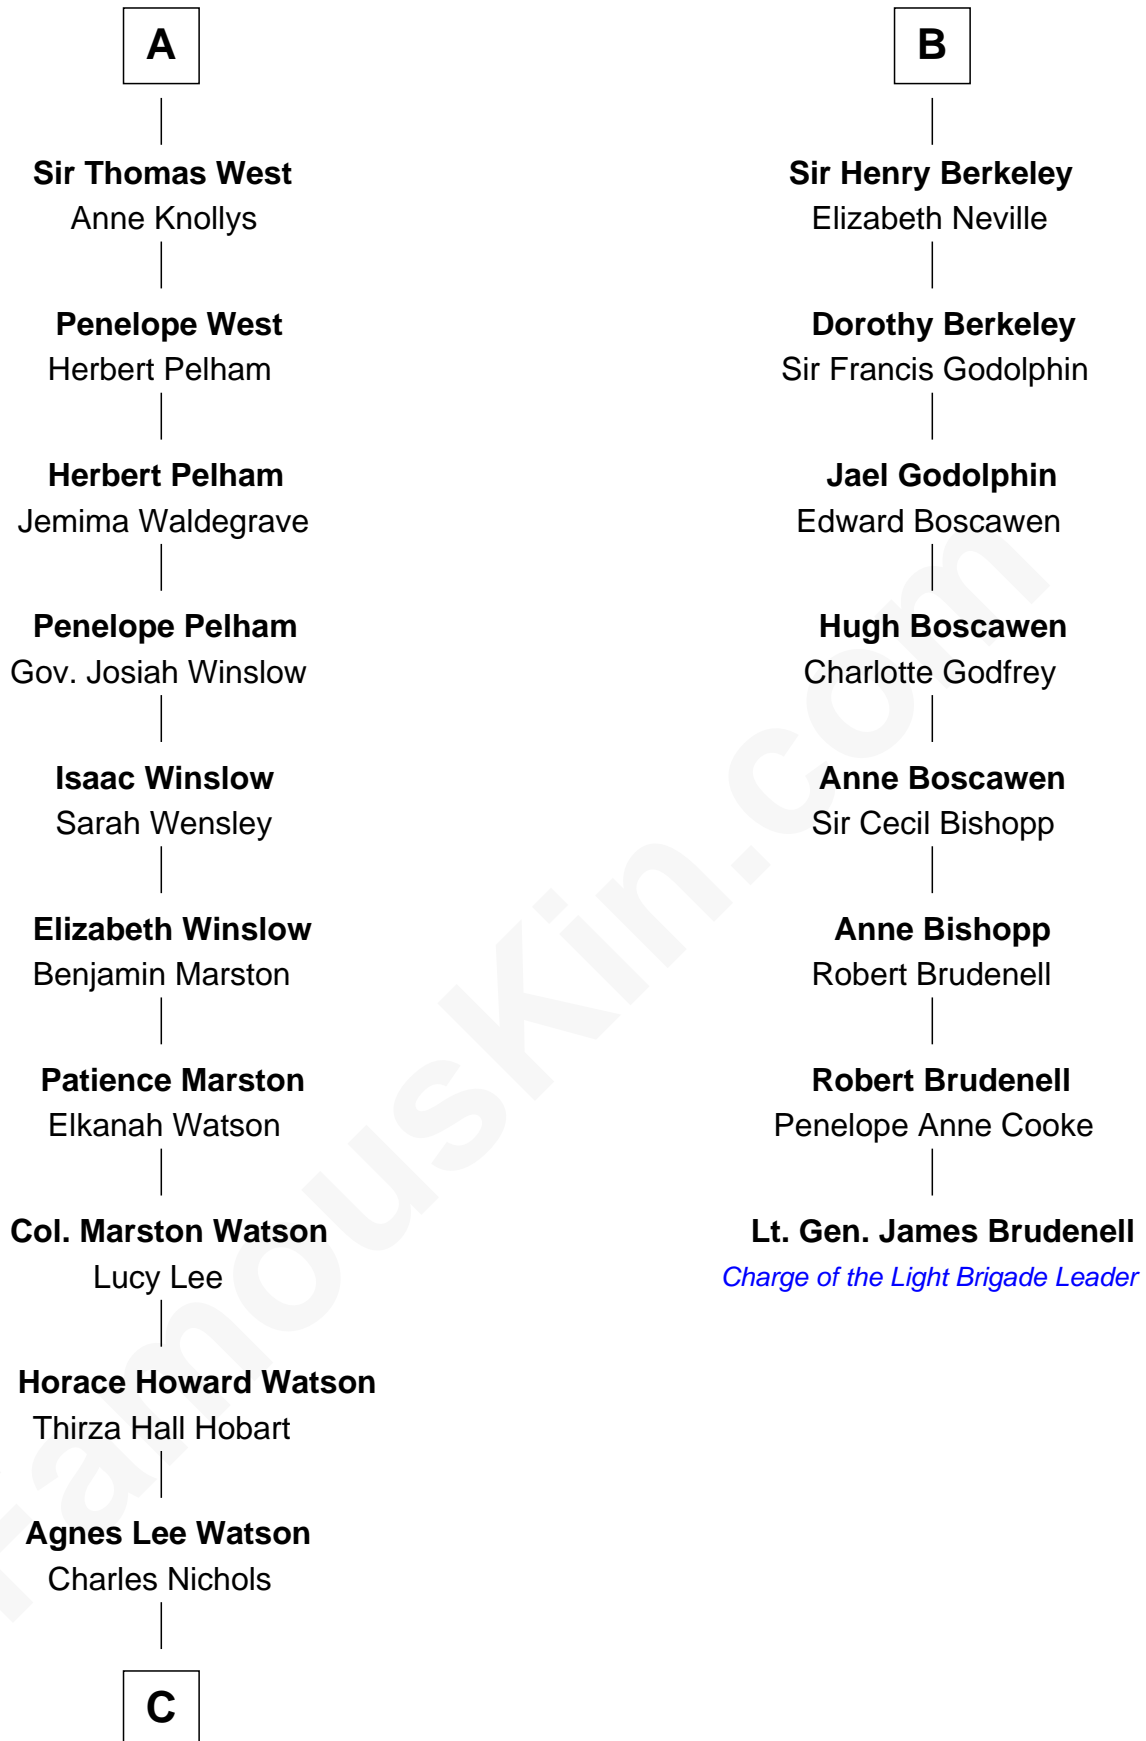

FamousKin.com

Relationship Chart of

John Cena

Movie Actor and WWE Pro Wrestler

14th cousin 7 times removed of

Lt. Gen. James Brudenell

Leader of the "Charge of the Light Brigade"

C