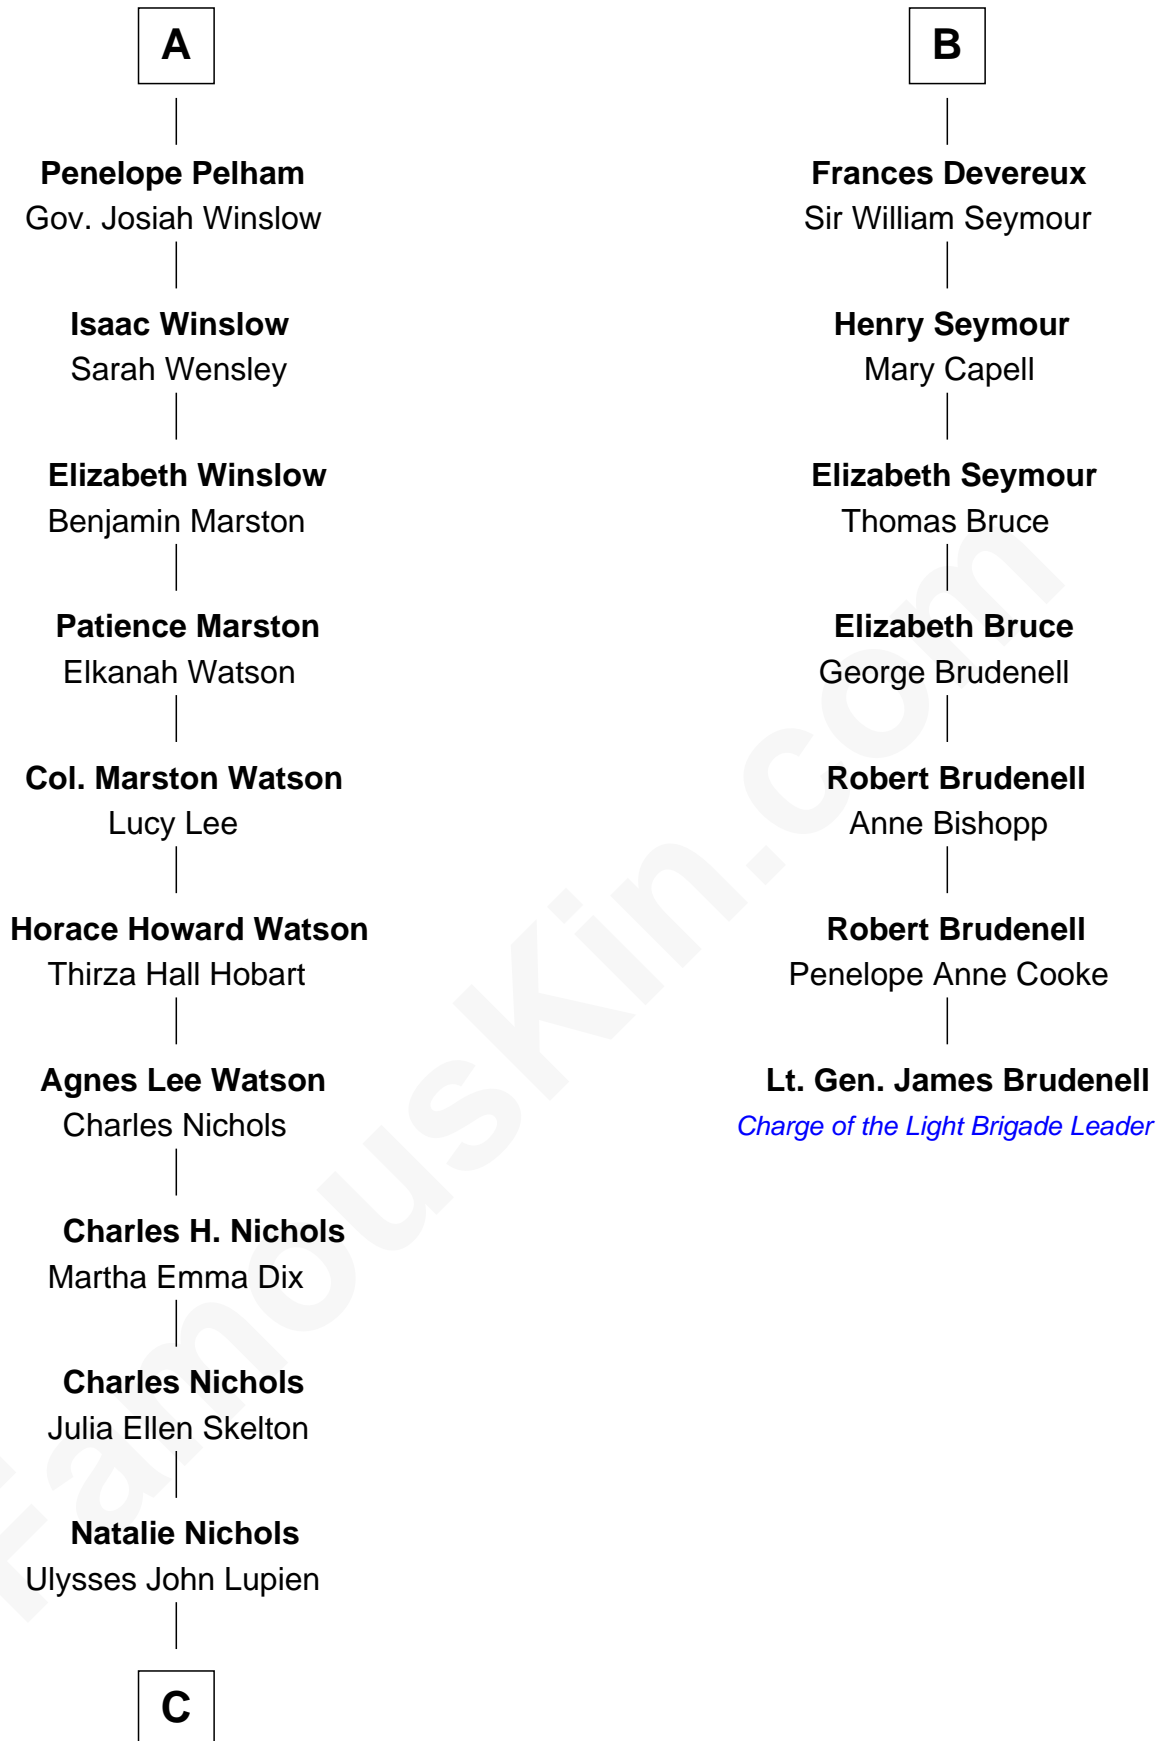

## Relationship Chart of

### John Cena

Movie Actor and WWE Pro Wrestler

13th cousin 5 times removed of

**Lt. Gen. James Brudenell**

Leader of the "Charge of the Light Brigade"

**C**

—  
**Carol Frances Lupien**

John Joseph Cena