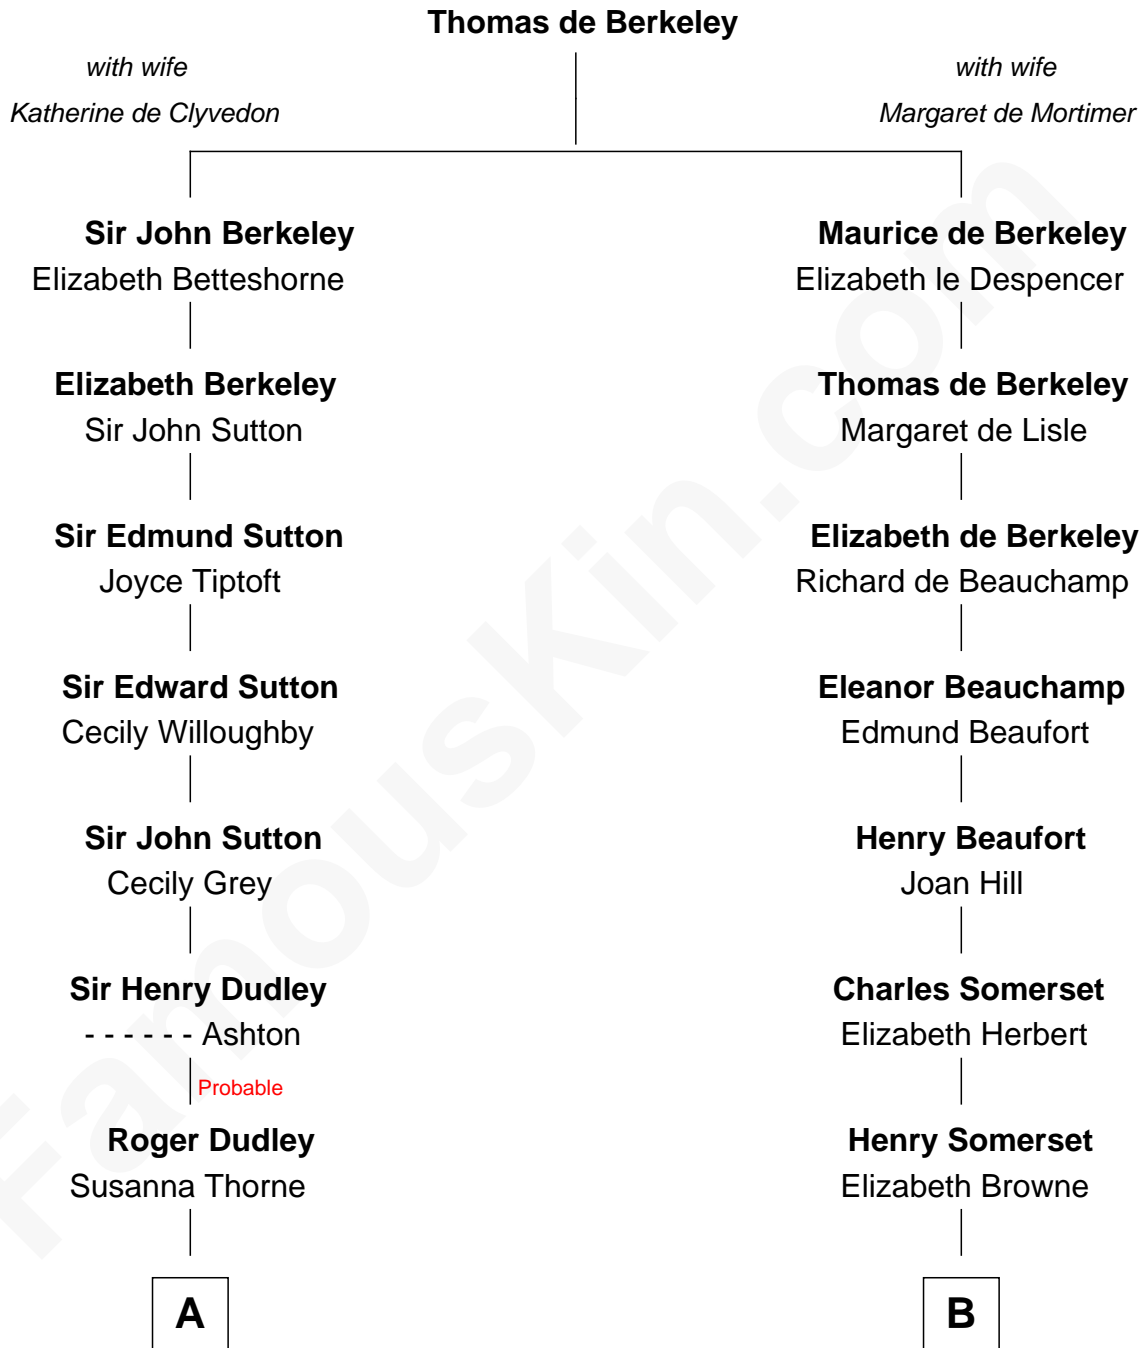

FamousKin.com

Relationship Chart of

John Cena

Movie Actor and WWE Pro Wrestler

16th cousin 4 times removed of

Lt. Gen. James Brudenell

Leader of the "Charge of the Light Brigade"

C