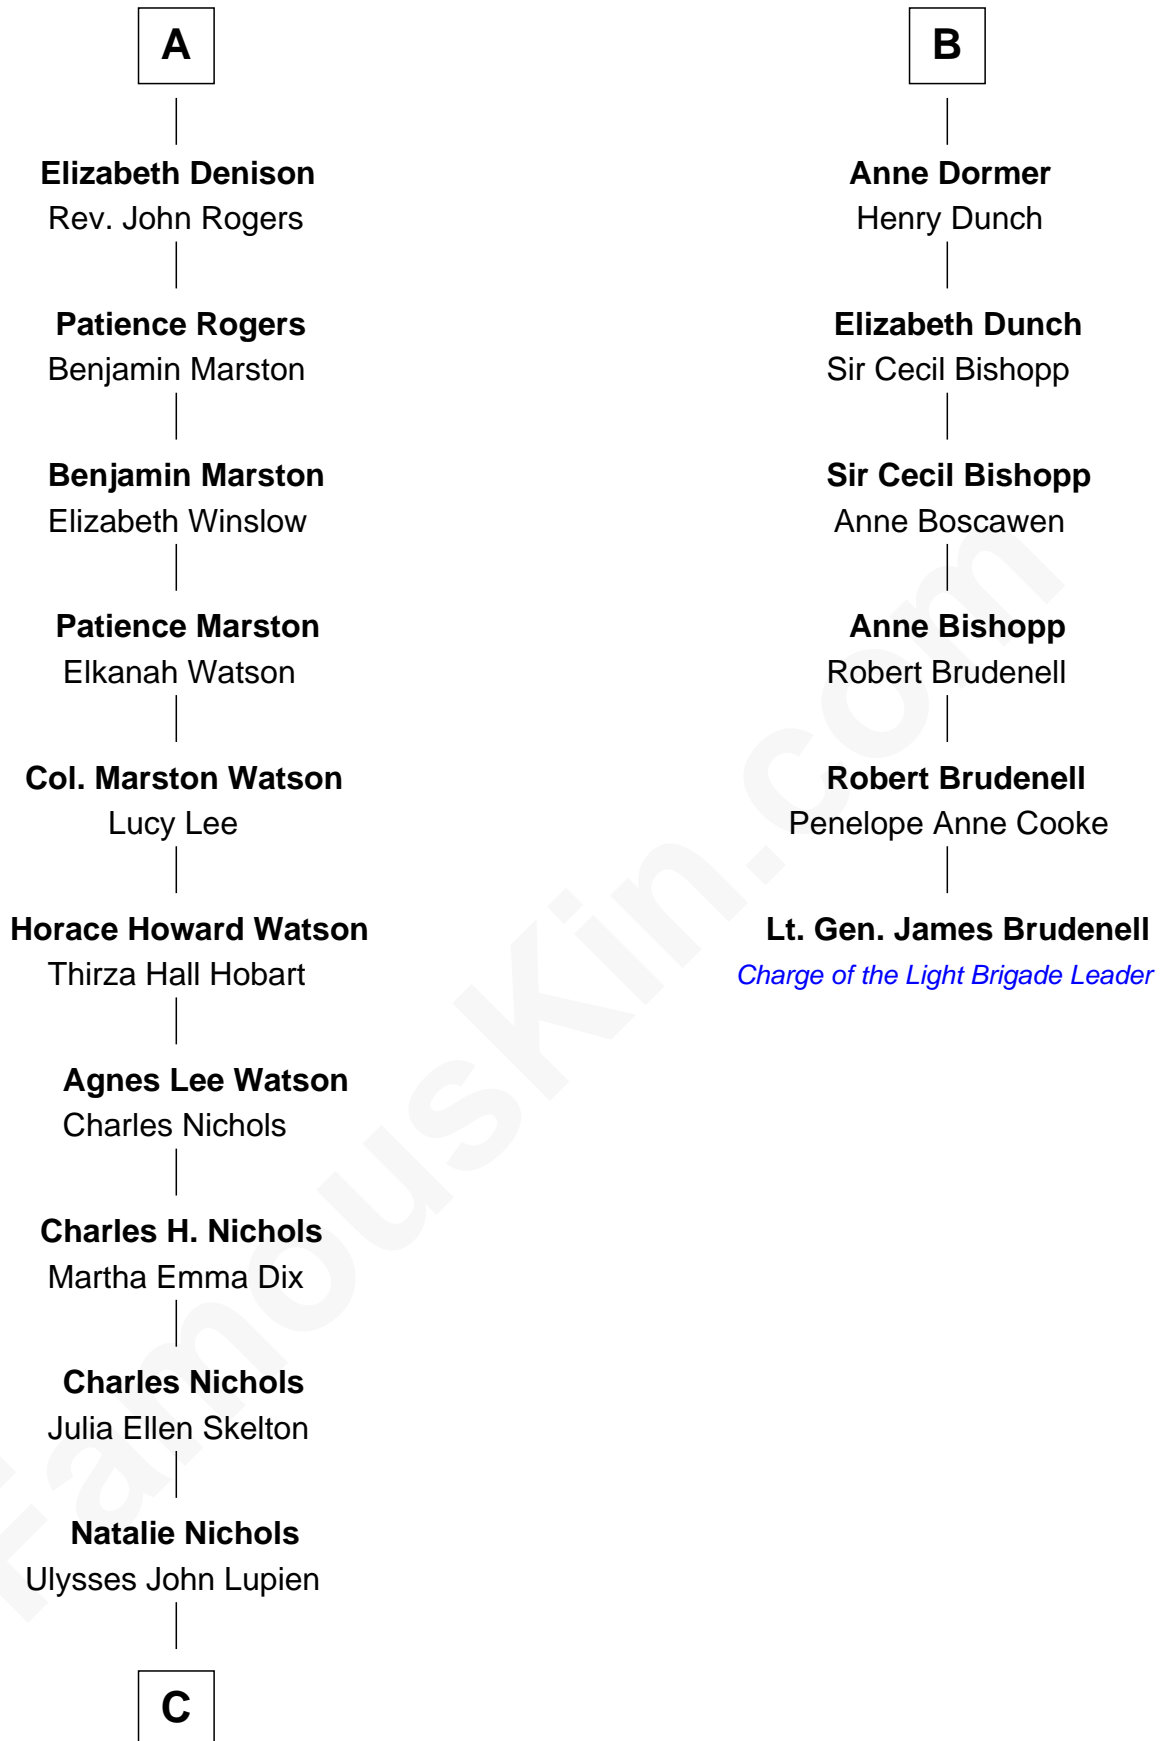

FamousKin.com

Relationship Chart of

John Cena

Movie Actor and WWE Pro Wrestler

12th cousin 6 times removed of

Lt. Gen. James Brudenell

Leader of the "Charge of the Light Brigade"

C